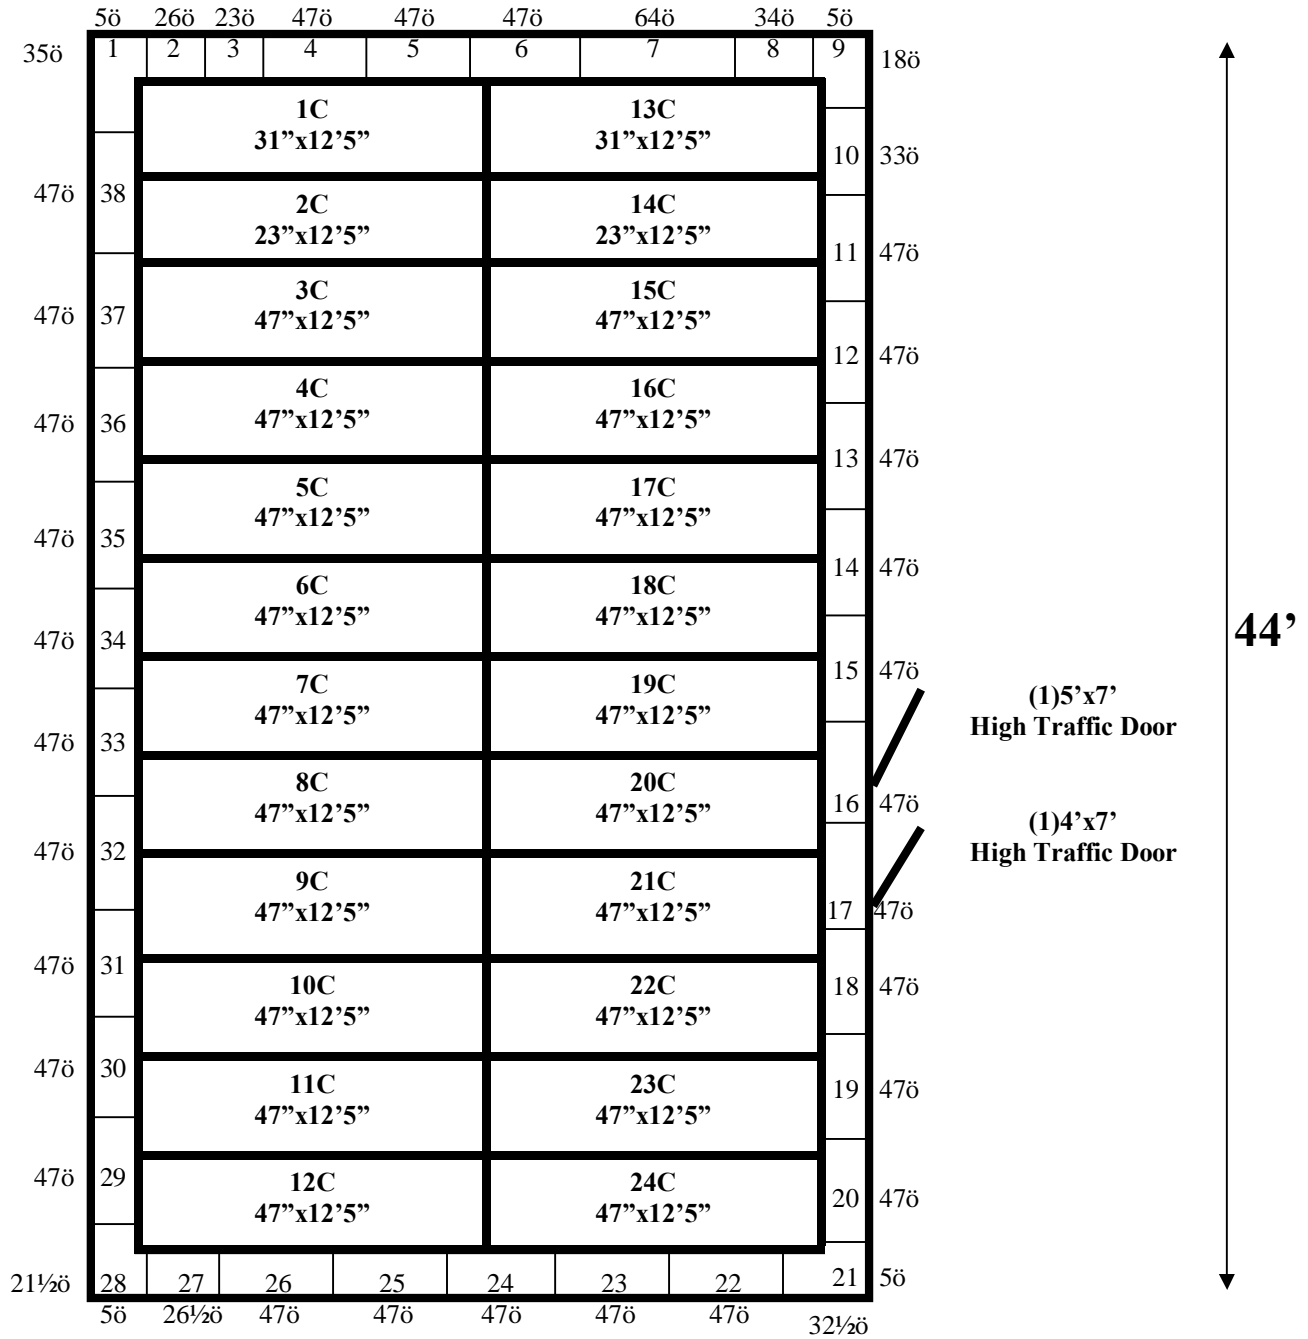

25'

**25' x 44' x 8'6" H  
Walk-In Cooler  
Wall and Ceiling Panels Diagram**

8-2014  
No Color

**25' x 44' x 8'6" H  
Walk-In Cooler**

**8-2014  
No Color**