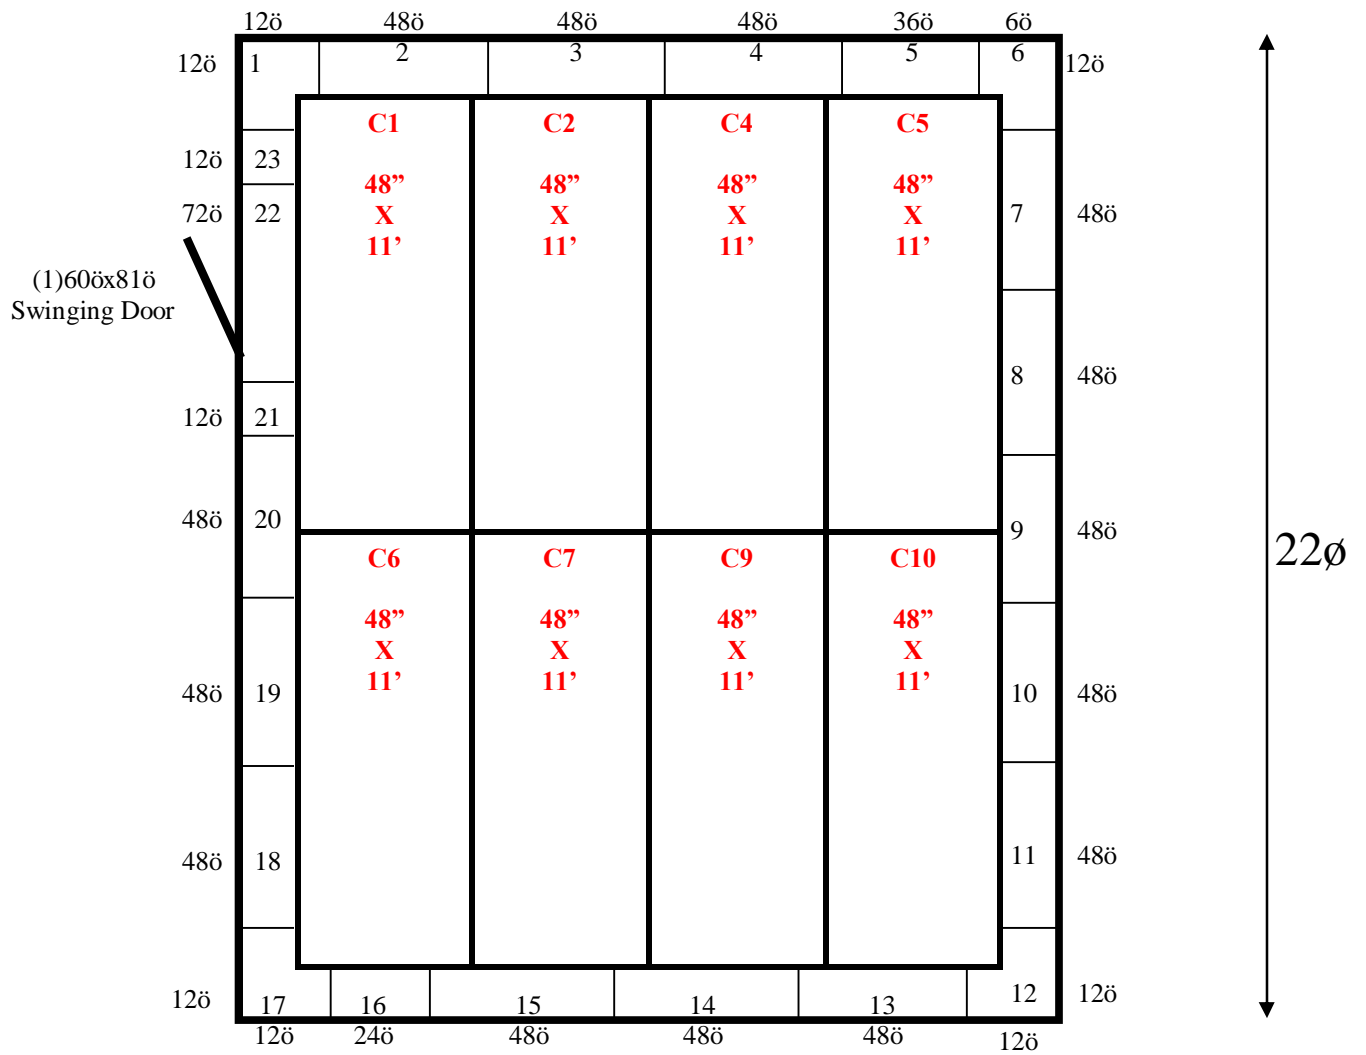

16ø

16' x 22' x 8'4" H
Walk-In Cooler
Wall & Ceiling Panels Diagram

16-2014
Pink
Not drawn to scale.

**16' x 22' x 8'4" H
Walk-In Cooler**

**16-2014
Pink**