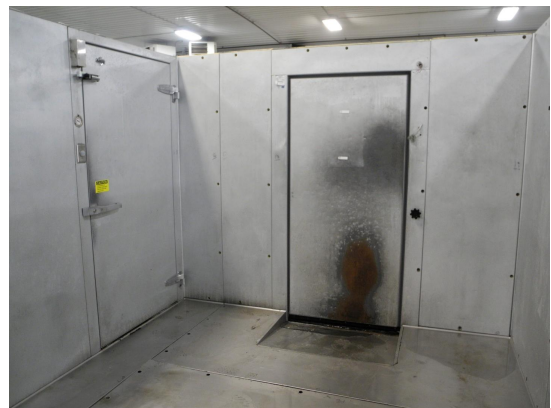

15'5" x 18'4" x 7'6" H
Walk-In Combination Cooler / Freezer
Wall, Ceiling & Floor Panel Diagrams

19-2014
Lt Blue
Not drawn to scale.

15'5" x 18'4" x 7'6" H
Walk-In Combination Cooler / Freezer

19-2014
Lt Blue

15'5" x 18'4" x 7'6" H
Walk-In Combination Cooler / Freezer

19-2014
Lt Blue