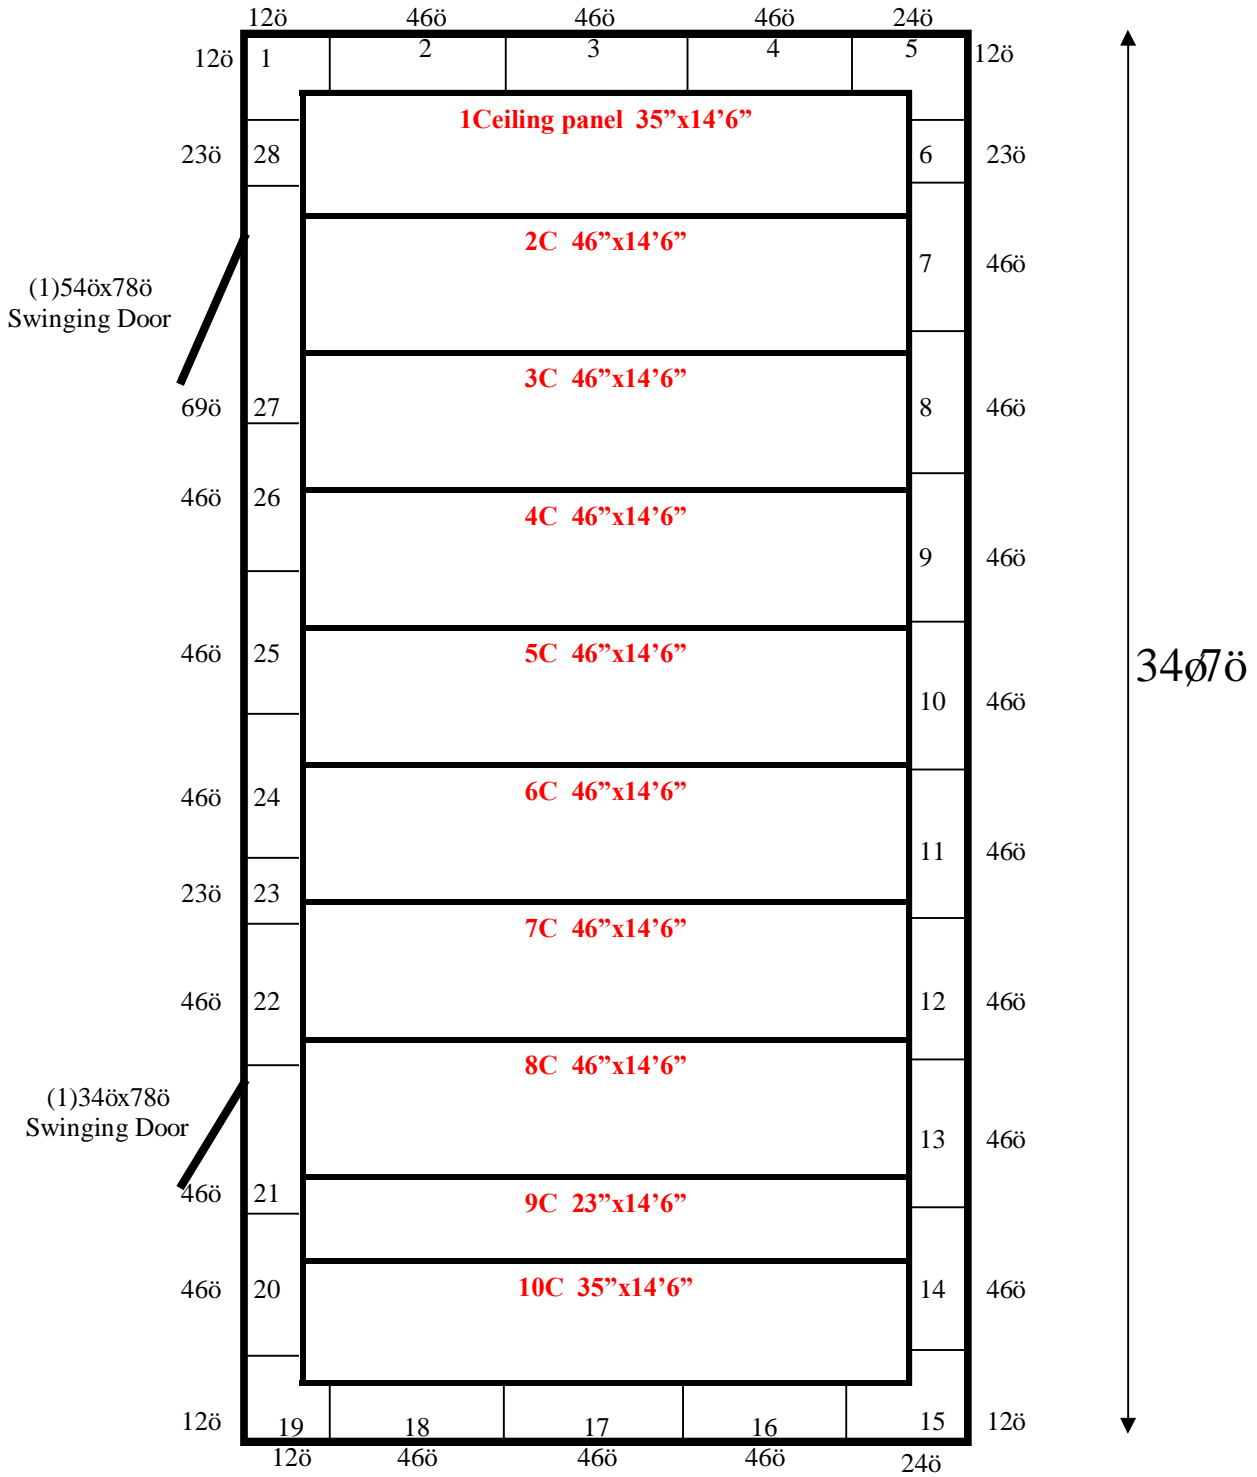

14ø6ö

14'6" x 34'7" x 8'5" H
 Walk-In Cooler or Freezer
 Wall & Ceiling Panels Diagram

10-2014
 Blue
 Not drawn to scale.

**14'6" x 34'7" x 8'5" H
Walk-In Cooler or Freezer**

**10-2014
Blue**