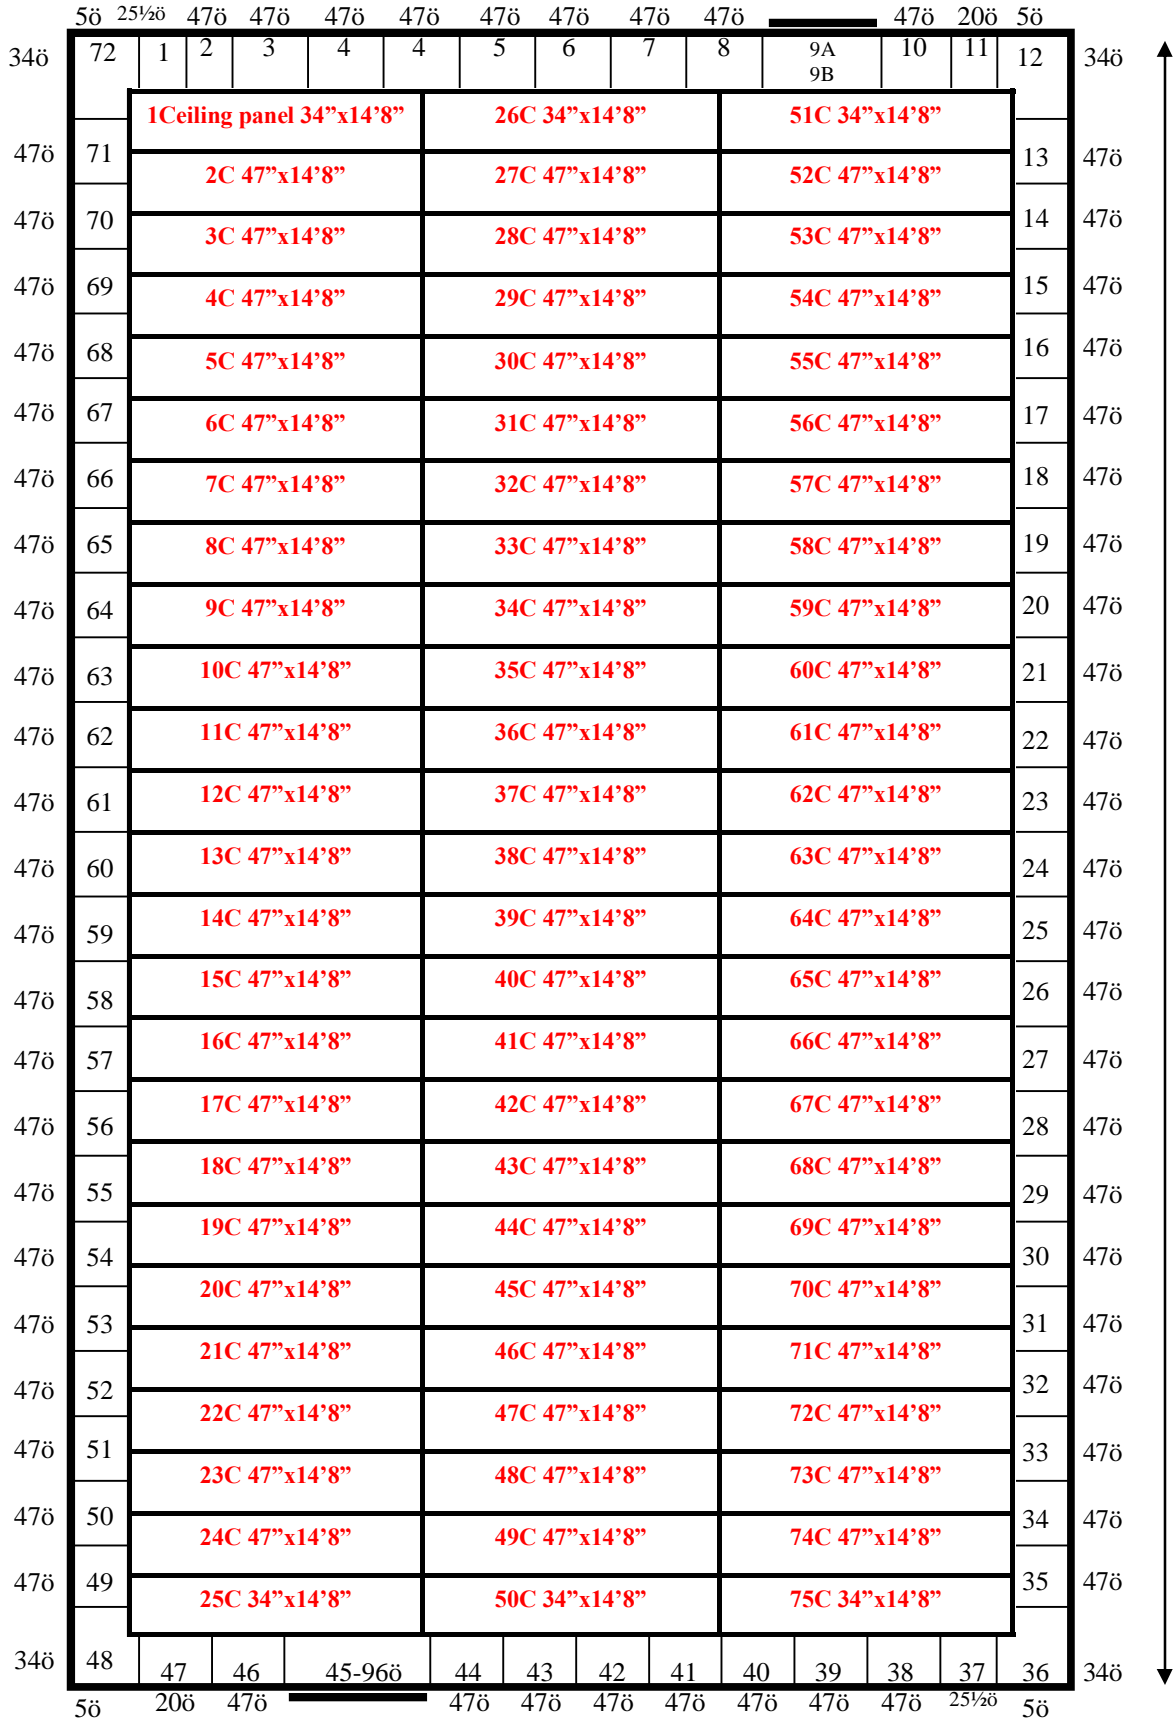

44ø

(1)96øx96ø Electric Sliding Door

(1)96øx96ø Electric Sliding Door

44' x 96' x 14'6" H
Drive-In Cooler or Freezer
Wall & Ceiling Panels Diagram

191-13
Red Black Blue
Not drawn to scale.

**44' x 96' x 14'6" H
Drive-In Cooler or Freezer**

**191-13
Red Black Blue**

44' x 96' x 14'6" H
Drive-In Cooler or Freezer

191-13
Red Black Blue