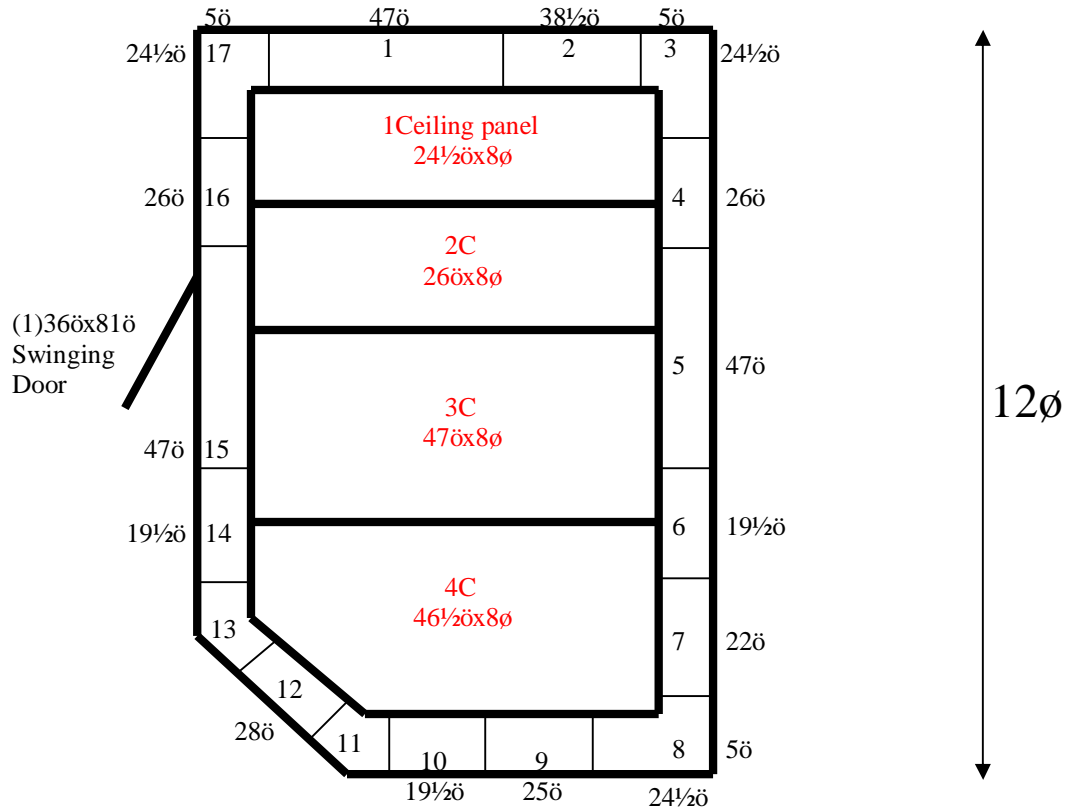

8ø

8' x 12' x 8'6" H
Walk-In Cooler or Freezer
Wall & Ceiling Panels Diagram

11-2014
Green
Not drawn to scale.

**8' x 12' x 8'6" H
Walk-In Cooler or Freezer**

**11-2014
Green**