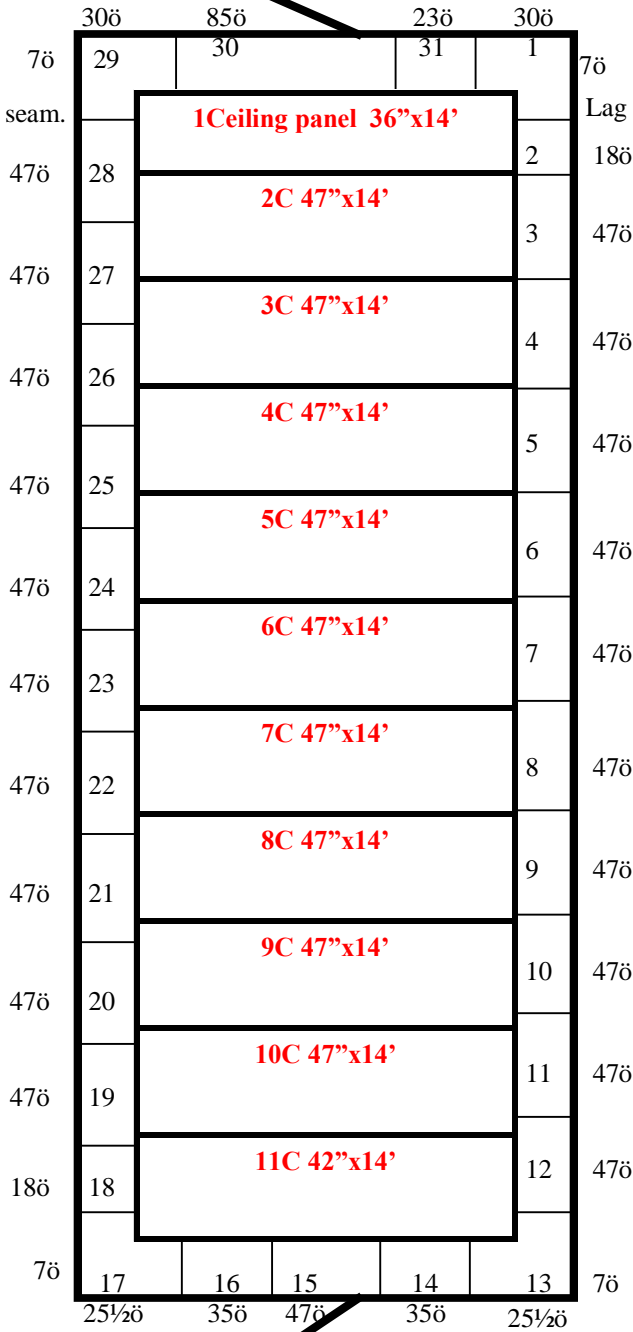

← 14ø →

(1)6øx9ø
Swinging Door

Lag bolt corner #28 to #29 & flash seam.

Lag bolt corner #1 to #2 & flash seam.

42ø

(1)36øx84ø
Swinging Door

Ceiling lag bolts down.

**14' x 42' x 12' H
Walk-In Cooler or Freezer
Wall & Ceiling Panels Diagram**

**5-2014
Silver
Not drawn to scale.**

**14' x 42' x 12' H
Walk-In Cooler or Freezer**

**5-2014
Silver**