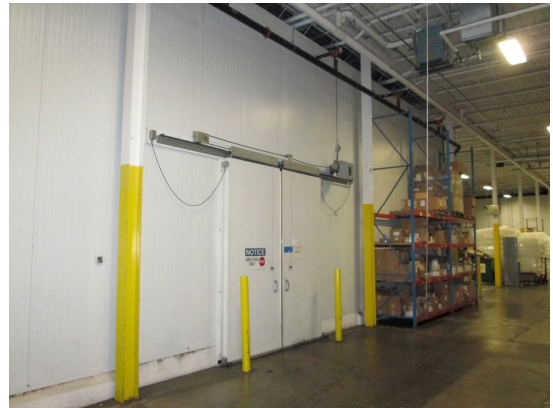

**61'10" x 78' x 18'6" H
Drive-In Cooler or Freezer**

**173-13
Orange**