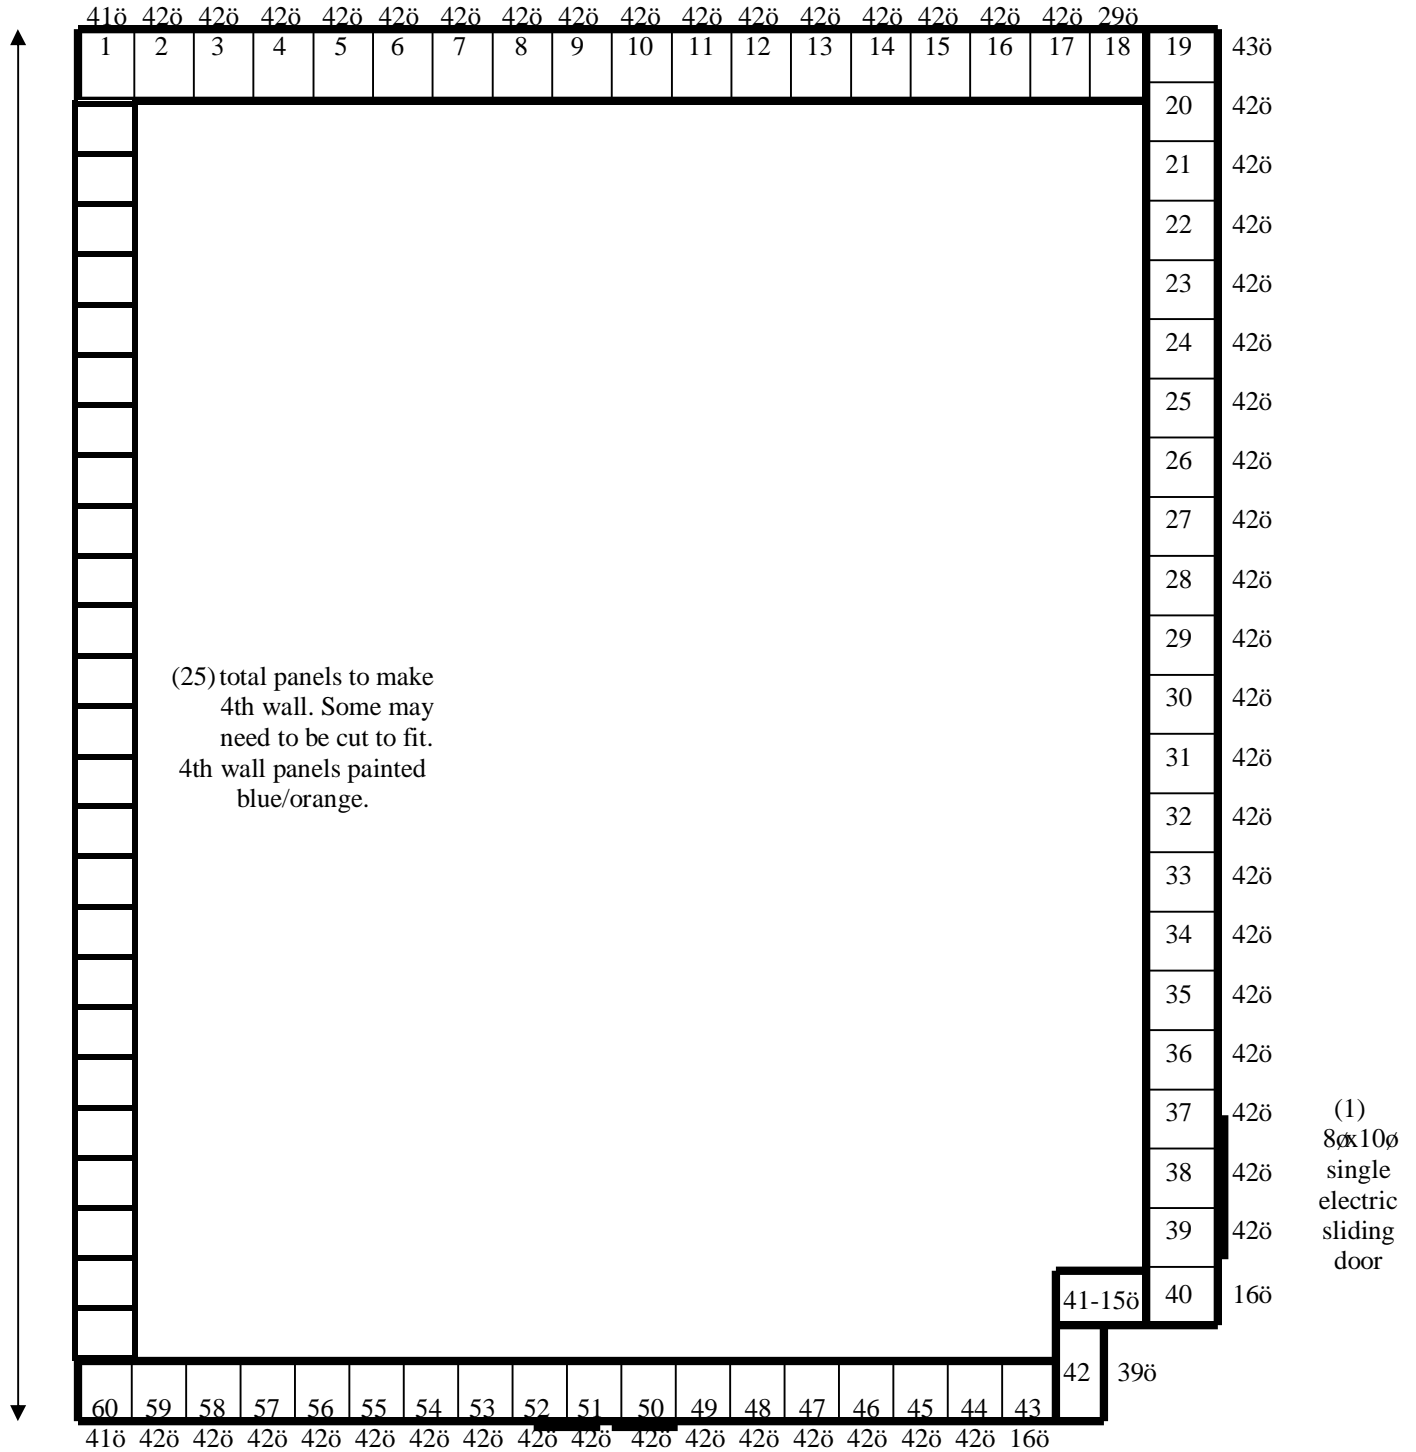

61'10"

78'

(25) total panels to make
4th wall. Some may
need to be cut to fit.
4th wall panels painted
blue/orange.

(1)
8ø10ø
single
electric
sliding
door

(1)8ø10ø
electric bi-parting door

61'10" x 78' x 18'6" H
Drive-In Cooler or Freezer
Wall Panels Diagram

173-13
orange
Not drawn to scale.

61'10"

78'

C92 21"x15'5"	C69 21"x15'6"	C46 21"x15'6"	C23 21"x15'5"
C91 42"x15'5"	C68 42"x15'6"	C45 42"x15'6"	C22 42"x15'5"
C90 42"x15'5"	C67 42"x15'6"	C44 42"x15'6"	C21 42"x15'5"
C89 42"x15'5"	C66 42"x15'6"	C43 42"x15'6"	C20 42"x15'5"
C88 42"x15'5"	C65 42"x15'6"	C42 42"x15'6"	C19 42"x15'5"
C87 42"x15'5"	C64 42"x15'6"	C41 42"x15'6"	C18 42"x15'5"
C86 42"x15'5"	C63 42"x15'6"	C40 42"x15'6"	C17 42"x15'5"
C85 42"x15'5"	C62 42"x15'6"	C39 42"x15'6"	C16 42"x15'5"
C84 42"x15'5"	C61 42"x15'6"	C38 42"x15'6"	C15 42"x15'5"
C83 42"x15'5"	C60 42"x15'6"	C37 42"x15'6"	C14 42"x15'5"
C82 42"x15'5"	C59 42"x15'6"	C36 42"x15'6"	C13 42"x15'5"
C81 42"x15'5"	C58 42"x15'6"	C35 42"x15'6"	C12 42"x15'5"
C80 42"x15'5"	C57 42"x15'6"	C34 42"x15'6"	C11 42"x15'5"
C79 42"x15'5"	C56 42"x15'6"	C33 42"x15'6"	C10 42"x15'5"
C78 42"x15'5"	C55 42"x15'6"	C32 42"x15'6"	C9 42"x15'5"
C77 42"x15'5"	C54 42"x15'6"	C31 42"x15'6"	C8 42"x15'5"
C76 42"x15'5"	C53 42"x15'6"	C30 42"x15'6"	C7 42"x15'5"
C75 42"x15'5"	C52 42"x15'6"	C29 42"x15'6"	C6 42"x15'5"
C74 42"x15'5"	C51 42"x15'6"	C28 42"x15'6"	C5 42"x15'5"
C73 42"x15'5"	C50 42"x15'6"	C27 42"x15'6"	C4 42"x15'5"
C72 42"x15'5"	C49 42"x15'6"	C26 42"x15'6"	C3 42"x15'5"
C71 42"x15'5"	C48 42"x15'6"	C25 42"x15'6"	C2 42"
C70 33"x15'5"	C47 33"x15'6"	C24 33"x15'6"	C1 33"

(1)
8ø10ø
single
electric
sliding
door

(1)8ø10ø
electric bi-parting door

61'10" x 78' x 18'6" H
Drive-In Cooler or Freezer
Ceiling Panels Diagram

173-13
orange
Not drawn to scale.

**61'10" x 78' x 18'6" H
Drive-In Cooler or Freezer**

**173-13
Orange**

**61'10" x 78' x 18'6" H
Drive-In Cooler or Freezer**

**173-13
Orange**

**61'10" x 78' x 18'6" H
Drive-In Cooler or Freezer**

**173-13
Orange**