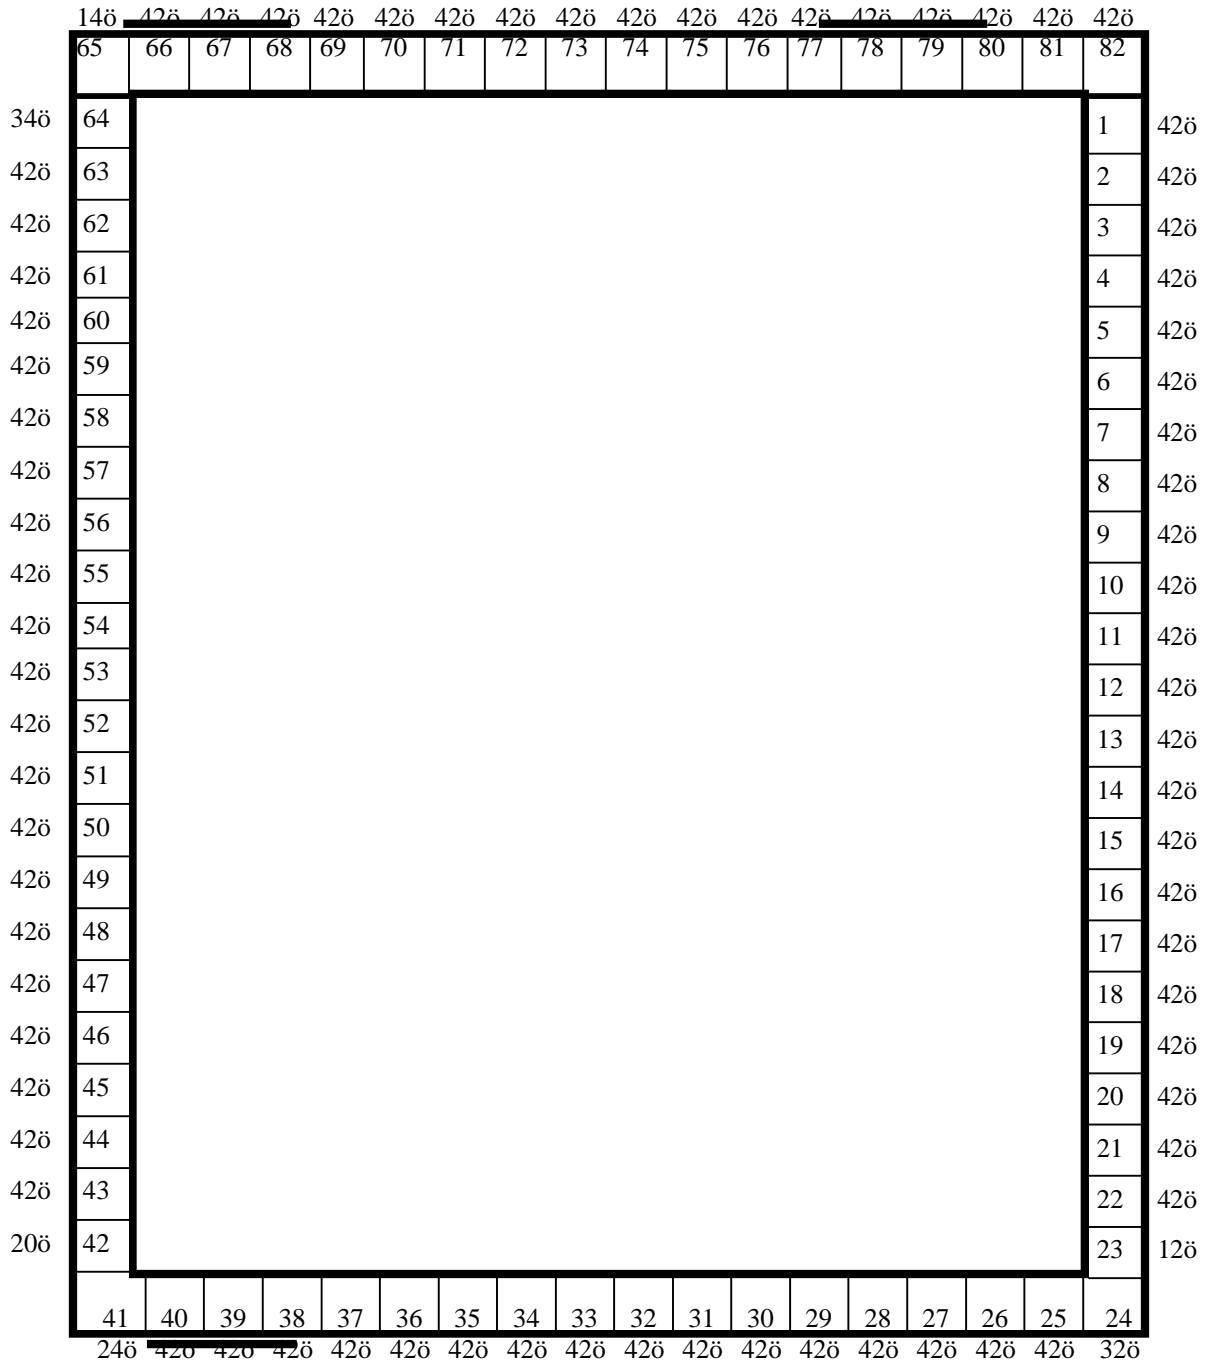

60ø8ö

(1)8ø10øelectric  
bi-parting door

(1)8ø10øelectric  
sliding door

78ø

(1)8ø10øelectric  
bi-parting door

**60'8" x 78' x 19'6" H**  
**Drive-In Cooler or Freezer**  
**Wall Panels Diagram**

**173-13**  
**Green**  
**Not drawn to scale.**