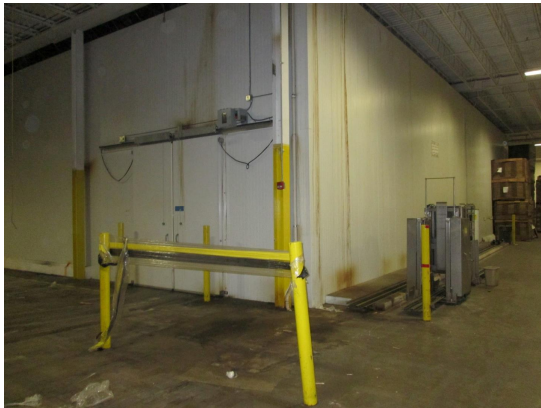

**60'8" x 78' x 19'6" H
Drive-In Cooler or Freezer**

**173-13
Green**