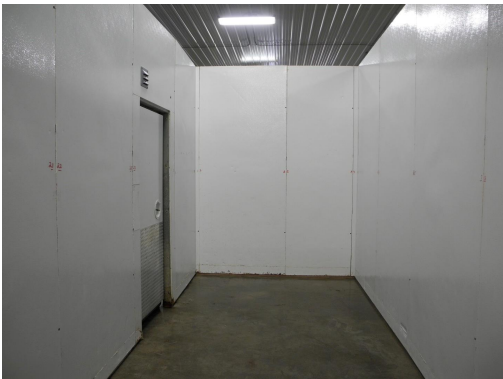

8ø

8' x 32' x 10' H
Walk-In Cooler or Freezer
Wall & Ceiling Panels Diagram

175-13
Pink
Not drawn to scale.

**8' x 32' x 10' H
Walk-In Cooler or Freezer**

**175-13
Pink**