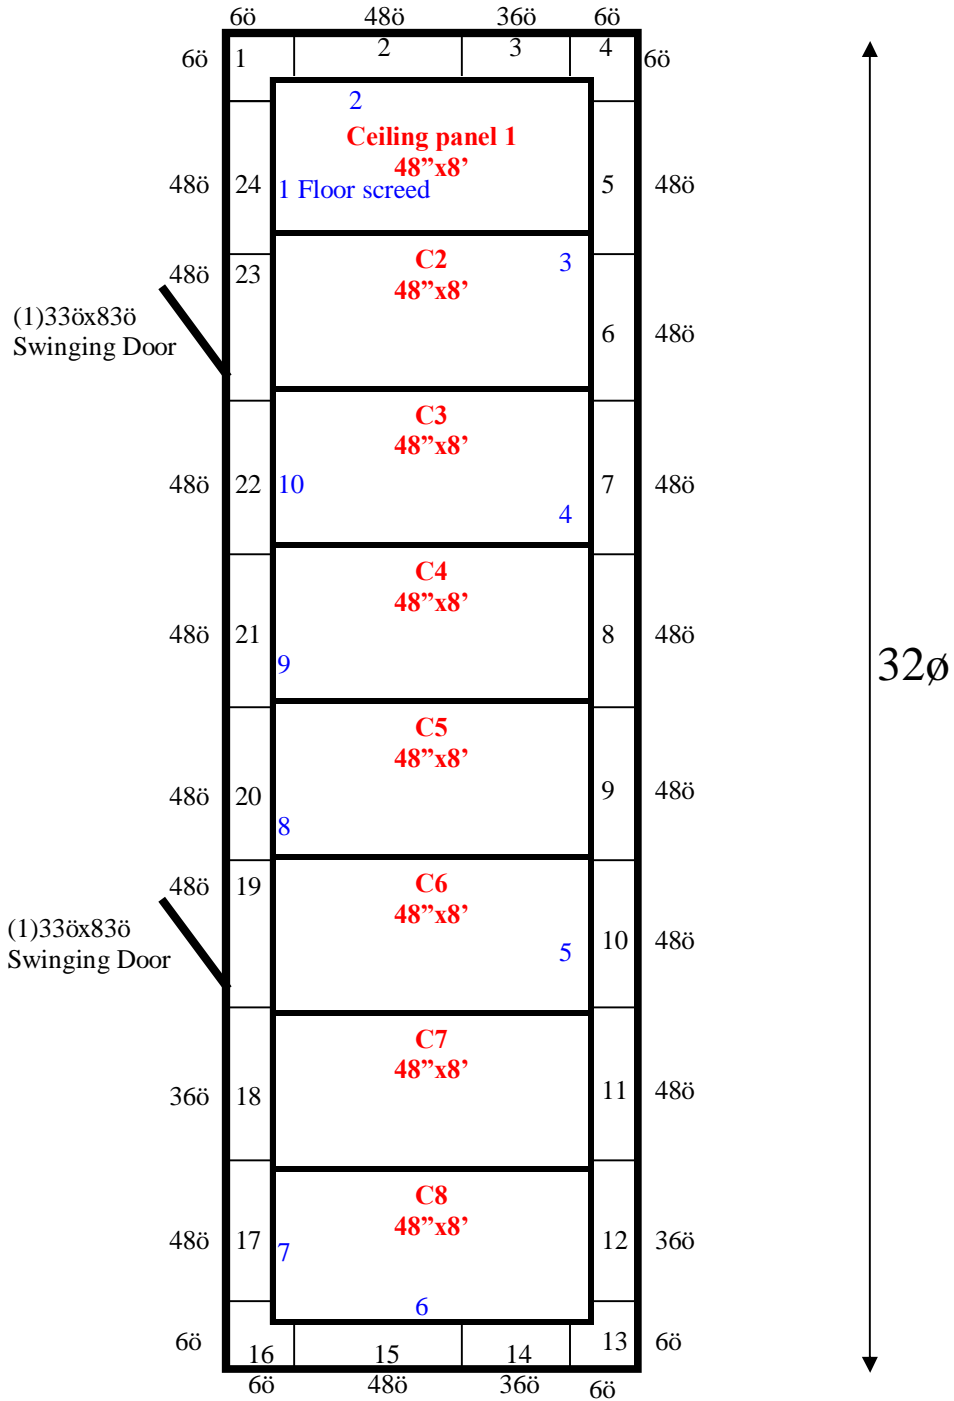

8ø

8' x 32' x 10' H
Walk-In Cooler or Freezer
Wall & Ceiling Panels Diagram

175-13
Pink
Not drawn to scale.

**8' x 32' x 10' H
Walk-In Cooler or Freezer**

**175-13
Pink**