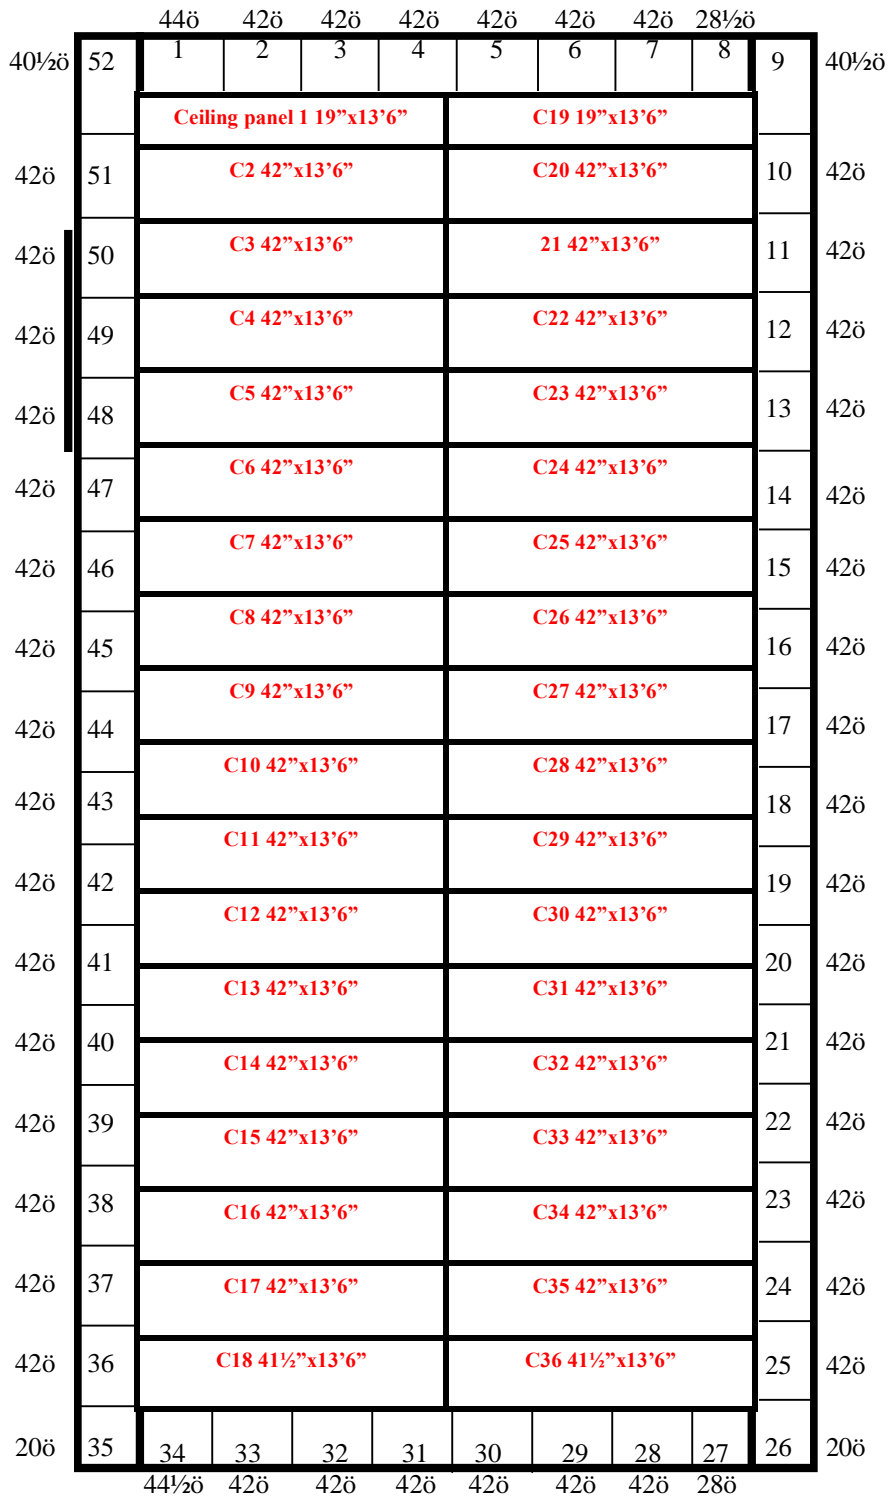

← 27øö →

(1)8øx10ø
Manual Sliding
Door

61øö

27'1" x 61'1" x 18'6" H
Drive-In Cooler or Freezer
Wall & Ceiling Panels Diagram

173-13
Red
Not drawn to scale.

**27'1" x 61'1" x 18'6" H
Drive-In Cooler or Freezer**

**173-13
Red**

27'1" x 61'1" x 18'6" H
Drive-In Cooler or Freezer

173-13
Red

27'1" x 61'1" x 18'6" H
Drive-In Cooler or Freezer

173-13
Red