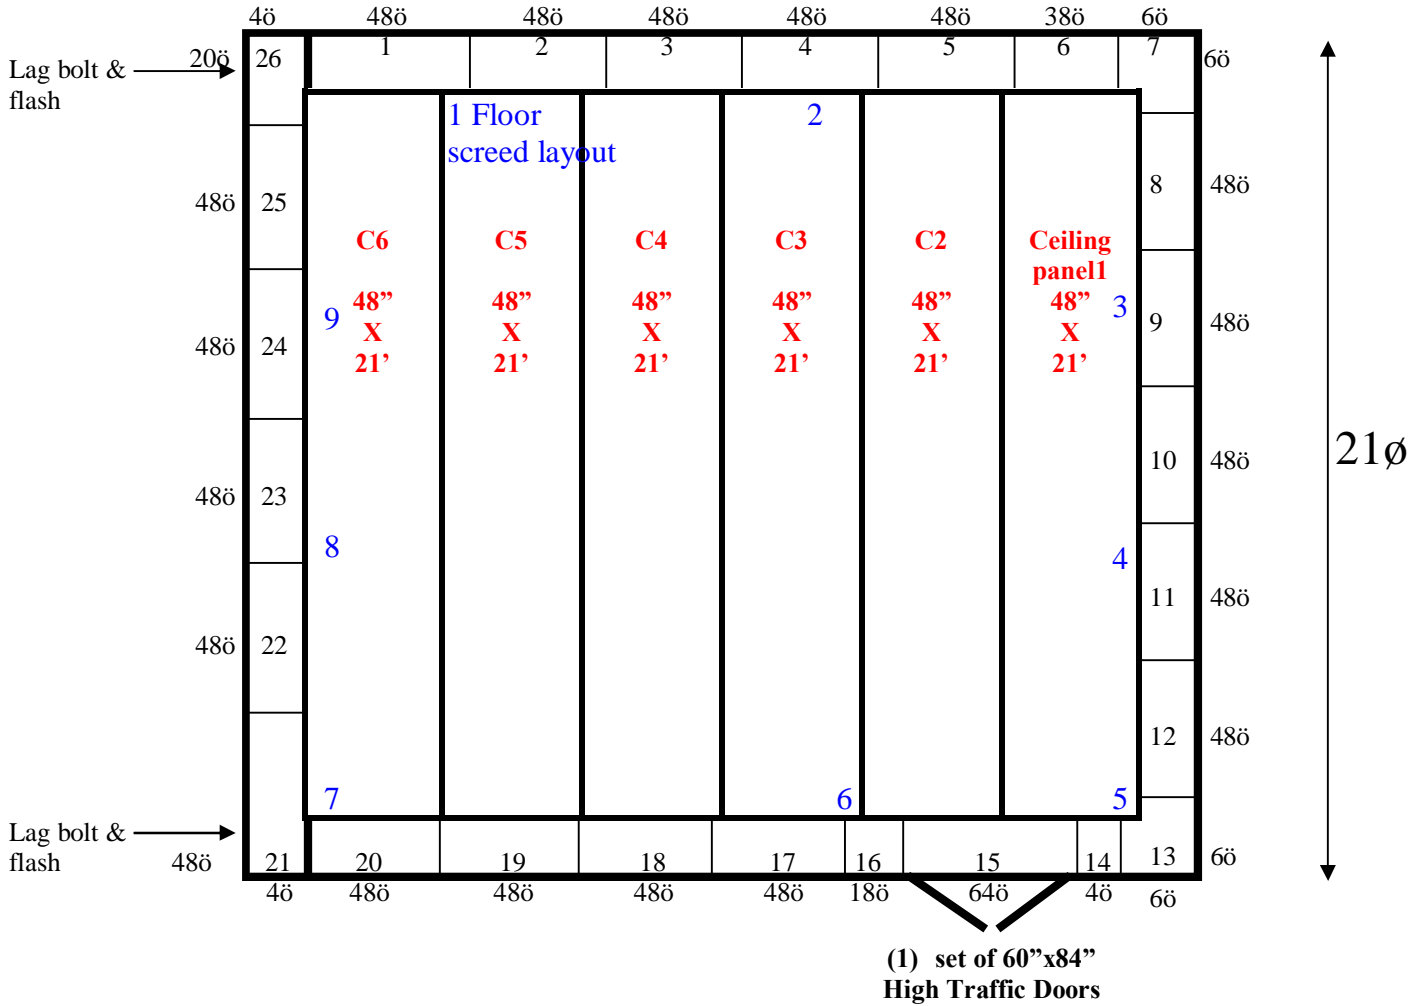

24ø

21' x 24' x 10' H
Walk-In Cooler or Freezer
Wall & Ceiling Panels Diagram

175-13
Blue
Not drawn to scale.

**21' x 24' x 10' H
Walk-In Cooler or Freezer**

**175-13
Blue**