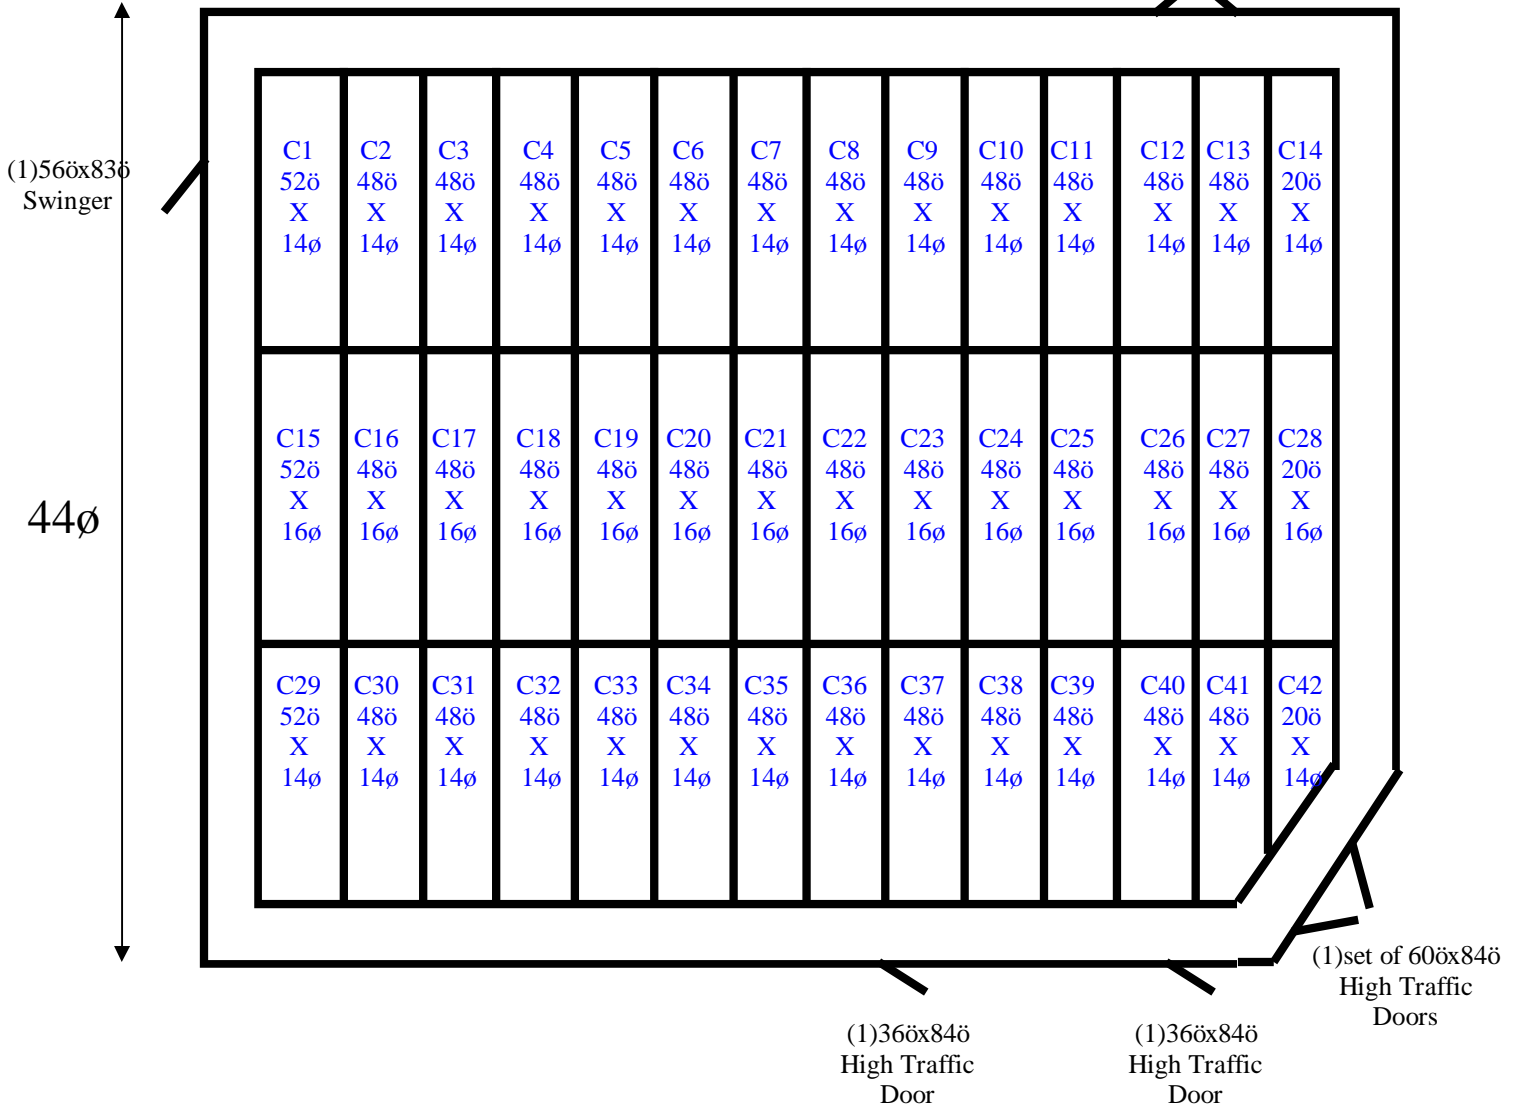

54ø

(1) set of 60øx84ø  
High Traffic  
Doors

Ceiling support:  
J-hangers & 4 H-beams

**44' x 54' x 10' H**  
**Drive-In Cooler or Freezer**  
**Ceiling Panels Diagram**

**176-13**  
**Blue**  
**Not drawn to scale.**

**44' x 54' x 10' H**  
**Drive-In Cooler or Freezer**

**176-13**  
**Blue**

**44' x 54' x 10' H**  
**Drive-In Cooler or Freezer**

**176-13**  
**Blue**

**44' x 54' x 10' H**  
**Drive-In Cooler or Freezer**

**176-13**  
**Blue**