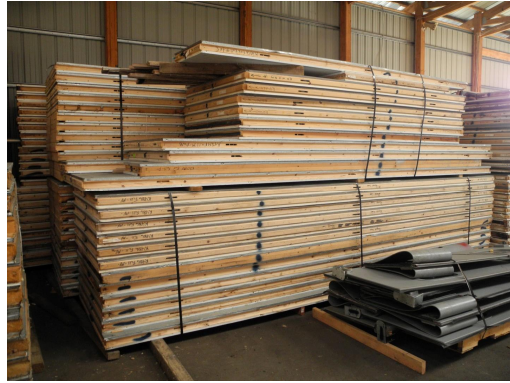

54ø

(1) set of 60øx84ø  
High Traffic  
Doors

Ceiling support:  
J-hangers & 4 H-beams

**44' x 54' x 10' H**  
**Drive-In Cooler or Freezer**  
**Ceiling Panels Diagram**

**176-13**  
**Blue**  
**Not drawn to scale.**

**44' x 54' x 10' H**  
**Drive-In Cooler or Freezer**

**176-13**  
**Blue**

**44' x 54' x 10' H**  
**Drive-In Cooler or Freezer**

**176-13**  
**Blue**

**44' x 54' x 10' H**  
**Drive-In Cooler or Freezer**