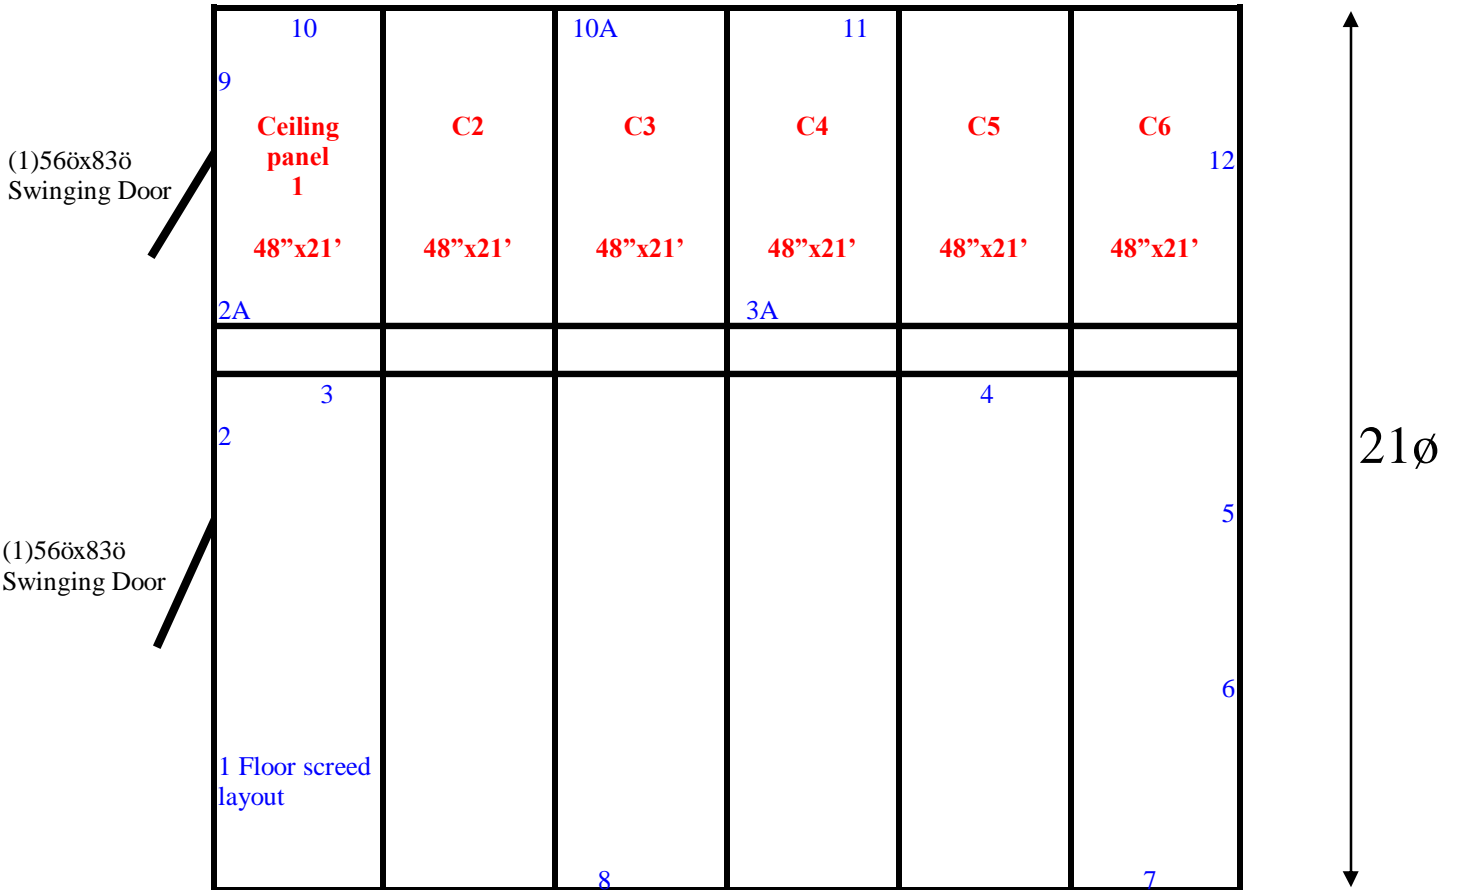

**21' x 24' x 10' H  
Combination Walk-In Cooler / Freezer  
Wall Panels Diagram**

**176-13  
Black  
Not drawn to scale.**

24 $\phi$

Ceiling lag bolts down to walls.

21' x 24' x 10' H  
Combination Walk-In Cooler / Freezer  
Ceiling Panels & Floor Screed Diagram

176-13  
Black  
Not drawn to scale.

**21' x 24' x 10' H  
Combination Walk-In Cooler / Freezer**

**176-13  
Black**