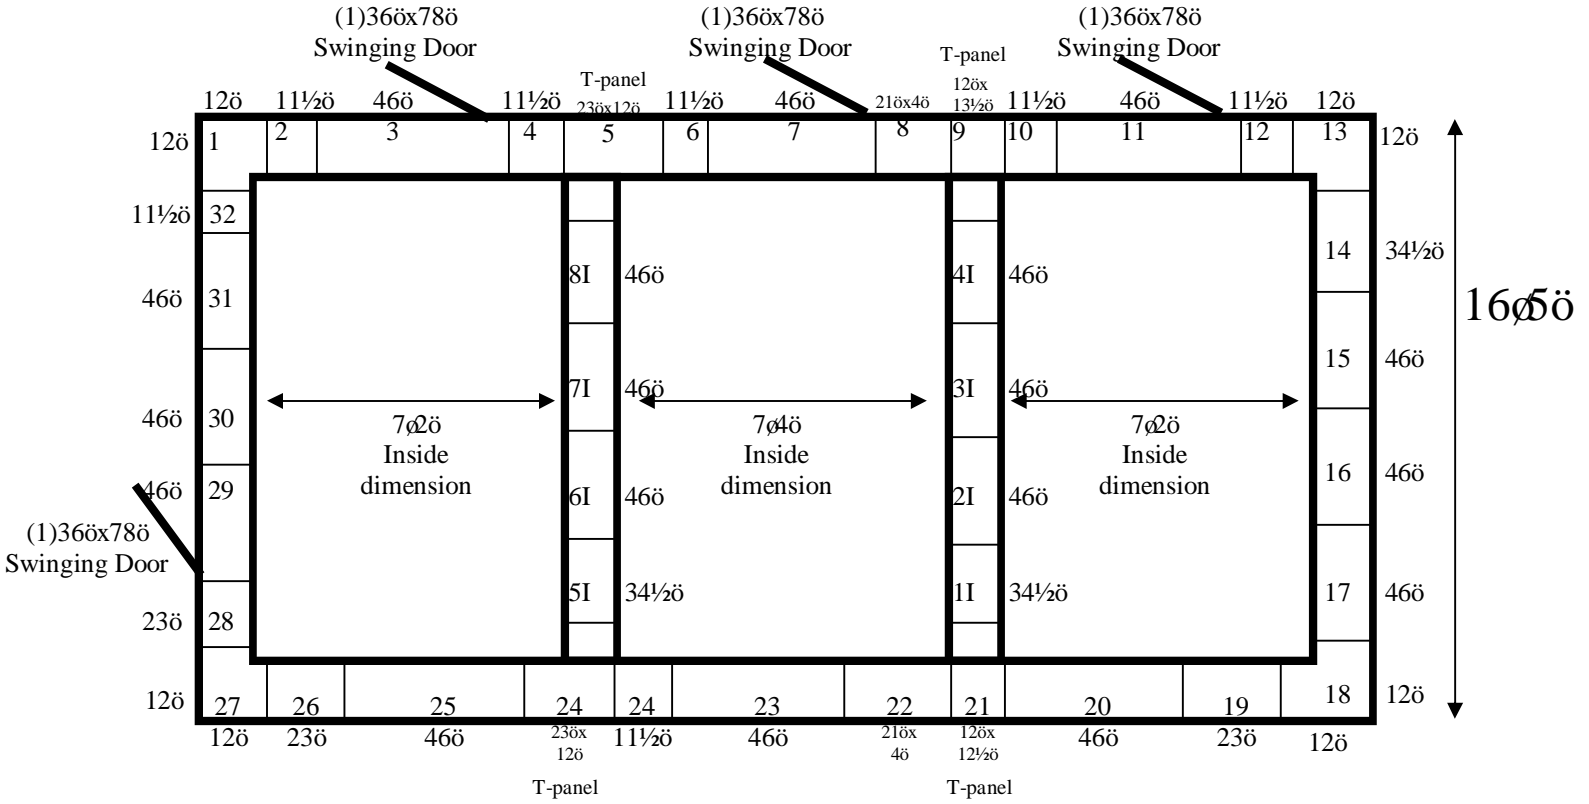

23øö

Looking at front of combo box.

Notes:  
Center room has a low section only 84ø H outside x 21ø Wide .

**16'5" x 23'1" x 8'7" H**  
**Combination Walk-In Cooler / Freezer**  
**Wall Panels Diagram**

**182-13**  
**No color**  
**Not drawn to scale.**

23øö

23øö

16'5" x 23'1" x 8'7" H  
 Combination Walk-In Cooler / Freezer  
 Ceiling & Floor Panel Diagrams

182-13  
 No color  
 Not drawn to scale.

**16'5" x 23'1" x 8'7" H**  
**Combination Walk-In Cooler / Freezer**

**182-13**  
**No color**

**16'5" x 23'1" x 8'7" H**  
**Combination Walk-In Cooler / Freezer**

**182-13**  
**No color**