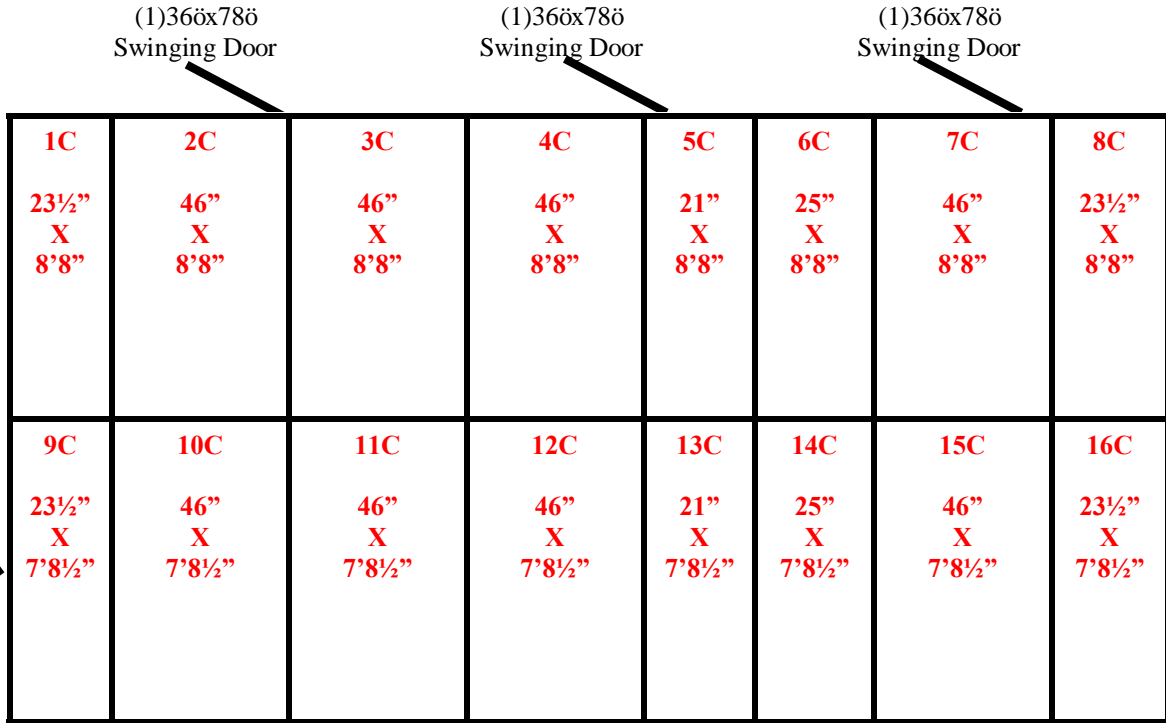

23øö

Looking at front of combo box.

Notes:  
Center room has a low section only 84ø H outside x 21ø Wide .

**16'5" x 23'1" x 8'7" H**  
**Combination Walk-In Cooler / Freezer**  
**Wall Panels Diagram**

**182-13**  
**No color**  
**Not drawn to scale.**

23øö

23øö

16'5" x 23'1" x 8'7" H  
 Combination Walk-In Cooler / Freezer  
 Ceiling & Floor Panel Diagrams

182-13  
 No color  
 Not drawn to scale.

**16'5" x 23'1" x 8'7" H**  
**Combination Walk-In Cooler / Freezer**

**182-13**  
**No color**

**16'5" x 23'1" x 8'7" H**  
**Combination Walk-In Cooler / Freezer**

**182-13**  
**No color**