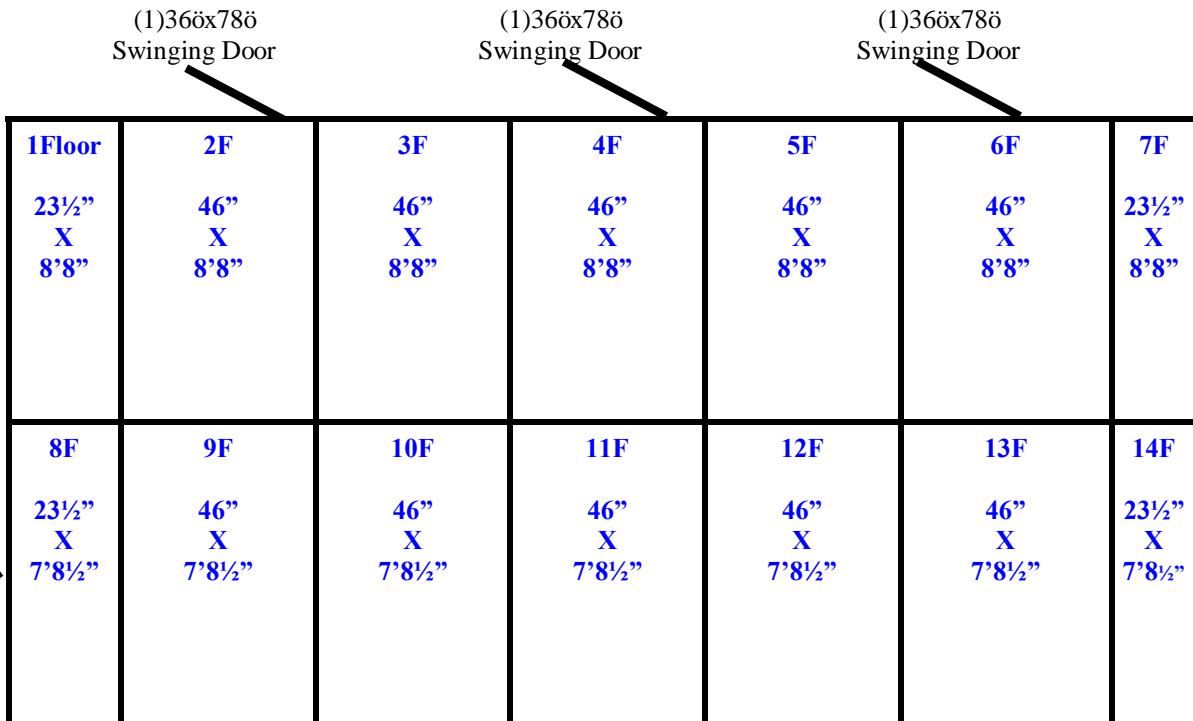

23øö

Looking at front of combo box.

Notes:  
Center room has a low section only 84ø H outside x 21ø Wide .

**16'5" x 23'1" x 8'7" H**  
**Combination Walk-In Cooler / Freezer**  
**Wall Panels Diagram**

**182-13**  
**No color**  
**Not drawn to scale.**

23øö

23øö

16'5" x 23'1" x 8'7" H  
 Combination Walk-In Cooler / Freezer  
 Ceiling & Floor Panel Diagrams

182-13  
 No color  
 Not drawn to scale.

**16'5" x 23'1" x 8'7" H**  
**Combination Walk-In Cooler / Freezer**

**182-13**  
**No color**

**16'5" x 23'1" x 8'7" H**  
**Combination Walk-In Cooler / Freezer**

**182-13**  
**No color**