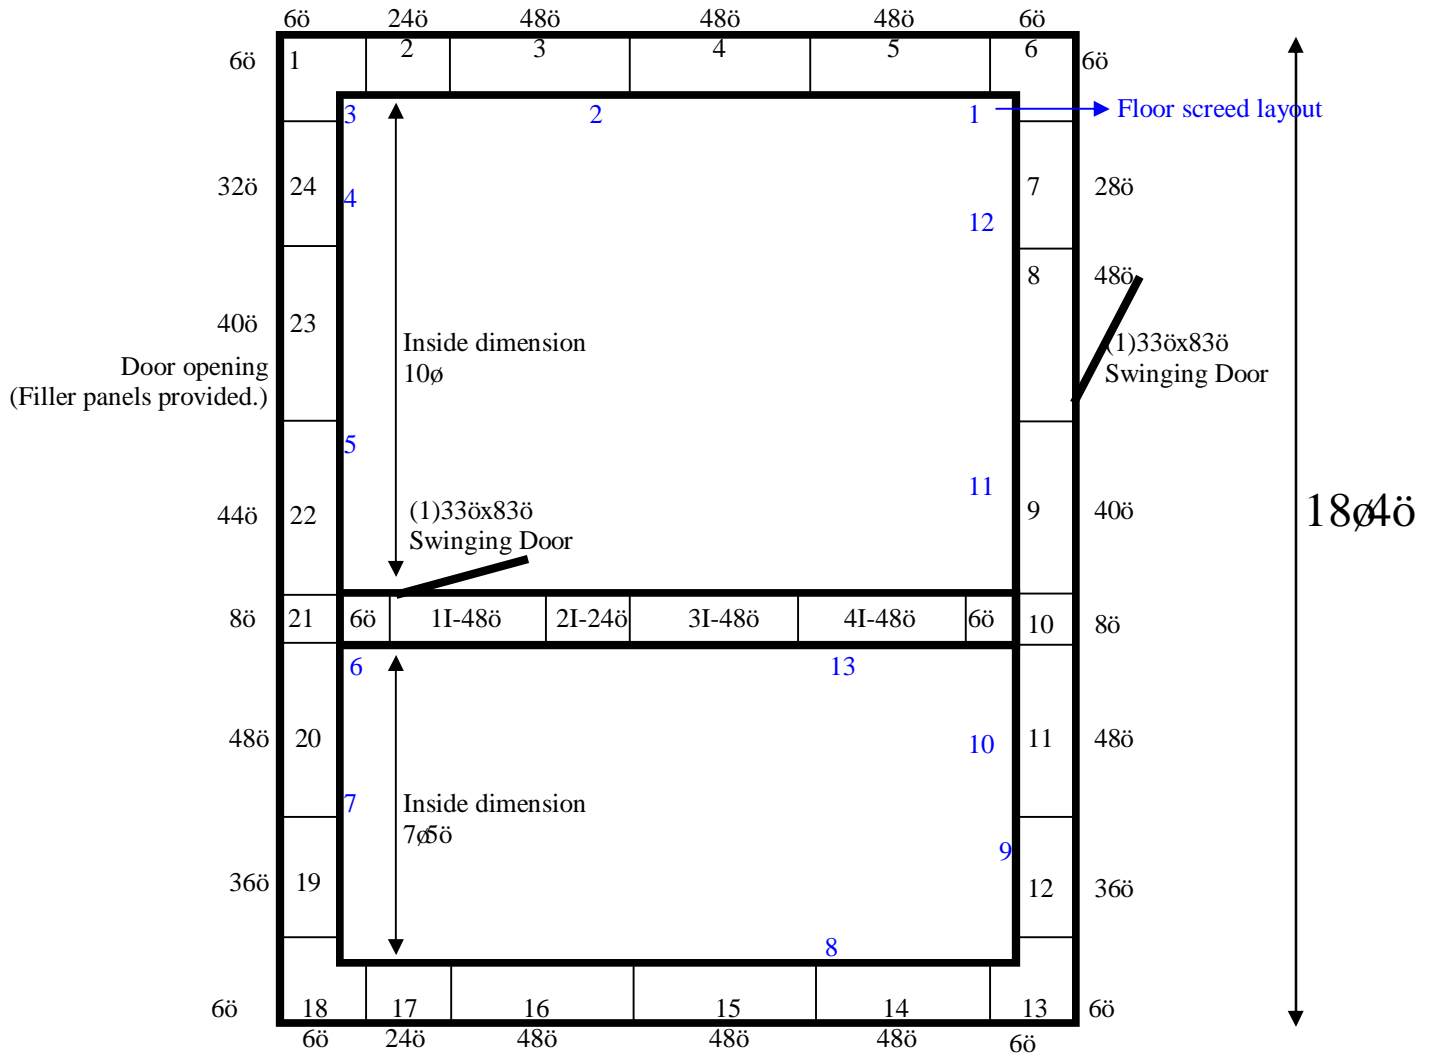

← 15ø →

*Ceiling lag bolts down to walls.*

**15' x 18'4" x 10' H  
Combination Walk-In Cooler / Freezer  
Wall Panels Diagram**

**176-13  
Red  
Not drawn to scale.**

15' x 18'4" x 10' H  
Combination Walk-In Cooler / Freezer  
Ceiling Panels Diagram

176-13  
Red  
Not drawn to scale.

**15' x 18'4" x 10' H**  
**Combination Walk-In Cooler / Freezer**

**176-13**  
**Red**