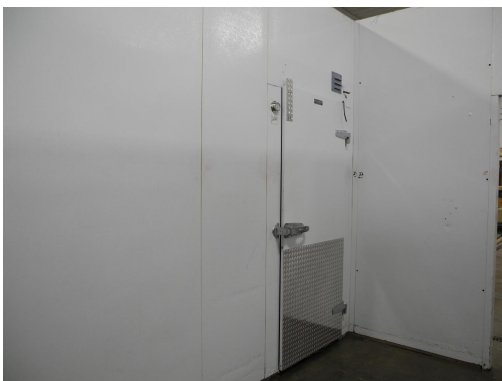

← 15ø →

*Ceiling lag bolts down to walls.*

**15' x 18'4" x 10' H  
Combination Walk-In Cooler / Freezer  
Wall Panels Diagram**

**176-13  
Red  
Not drawn to scale.**

15' x 18'4" x 10' H  
Combination Walk-In Cooler / Freezer  
Ceiling Panels Diagram

176-13  
Red  
Not drawn to scale.

**15' x 18'4" x 10' H**  
**Combination Walk-In Cooler / Freezer**

**176-13**  
**Red**