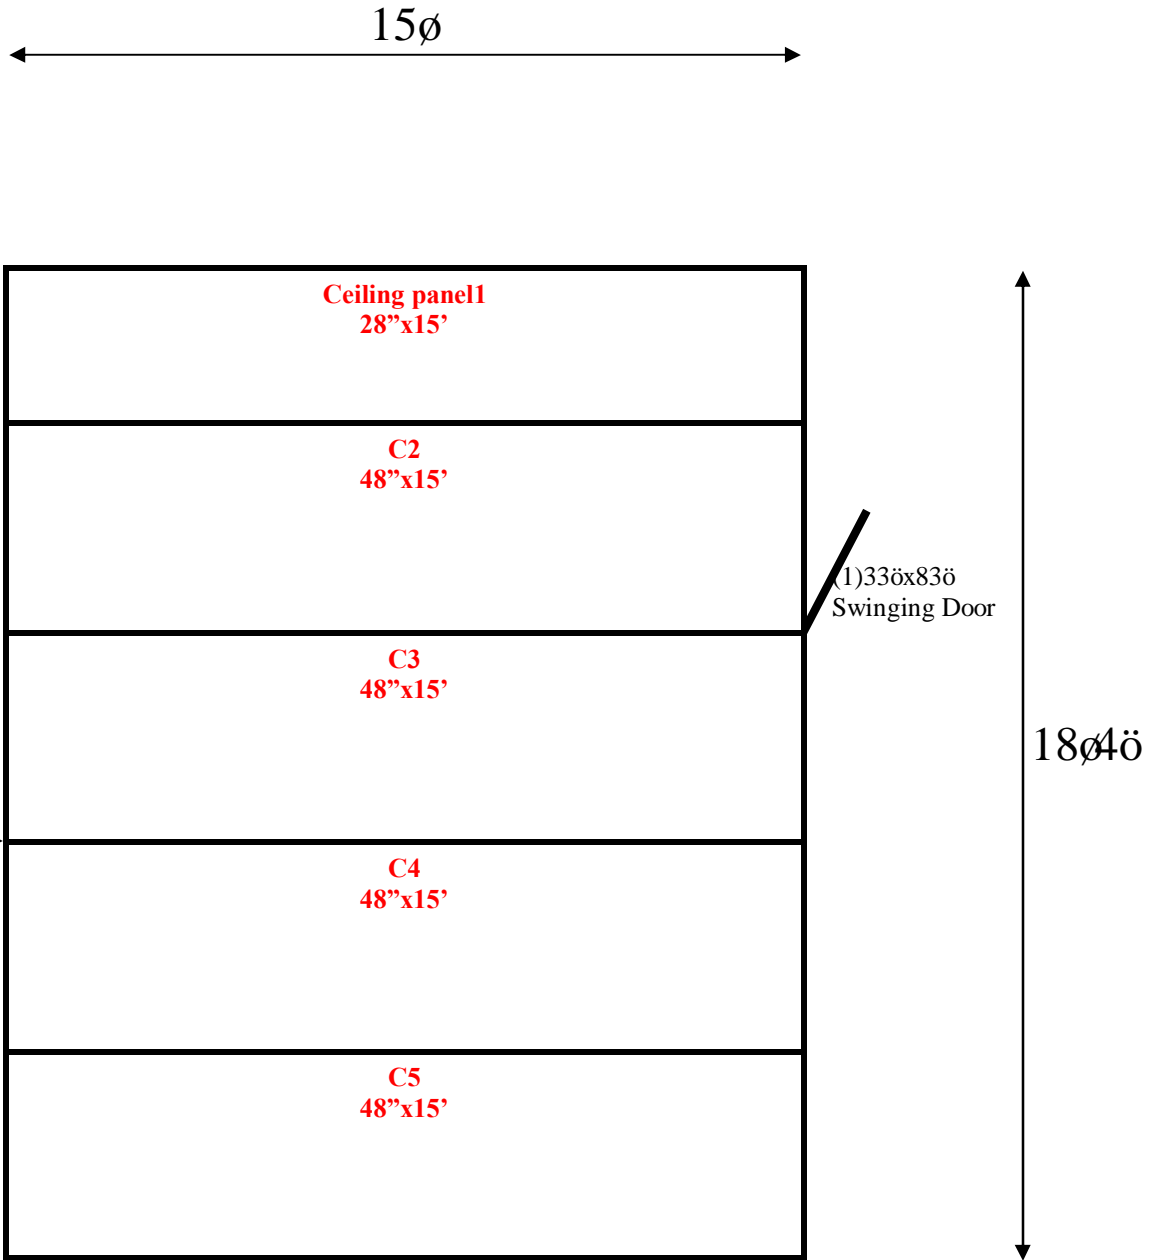

← 15ø →

*Ceiling lag bolts down to walls.*

**15' x 18'4" x 10' H  
Combination Walk-In Cooler / Freezer  
Wall Panels Diagram**

**176-13  
Red  
Not drawn to scale.**

15' x 18'4" x 10' H  
Combination Walk-In Cooler / Freezer  
Ceiling Panels Diagram

176-13  
Red  
Not drawn to scale.

**15' x 18'4" x 10' H**  
**Combination Walk-In Cooler / Freezer**

**176-13**  
**Red**