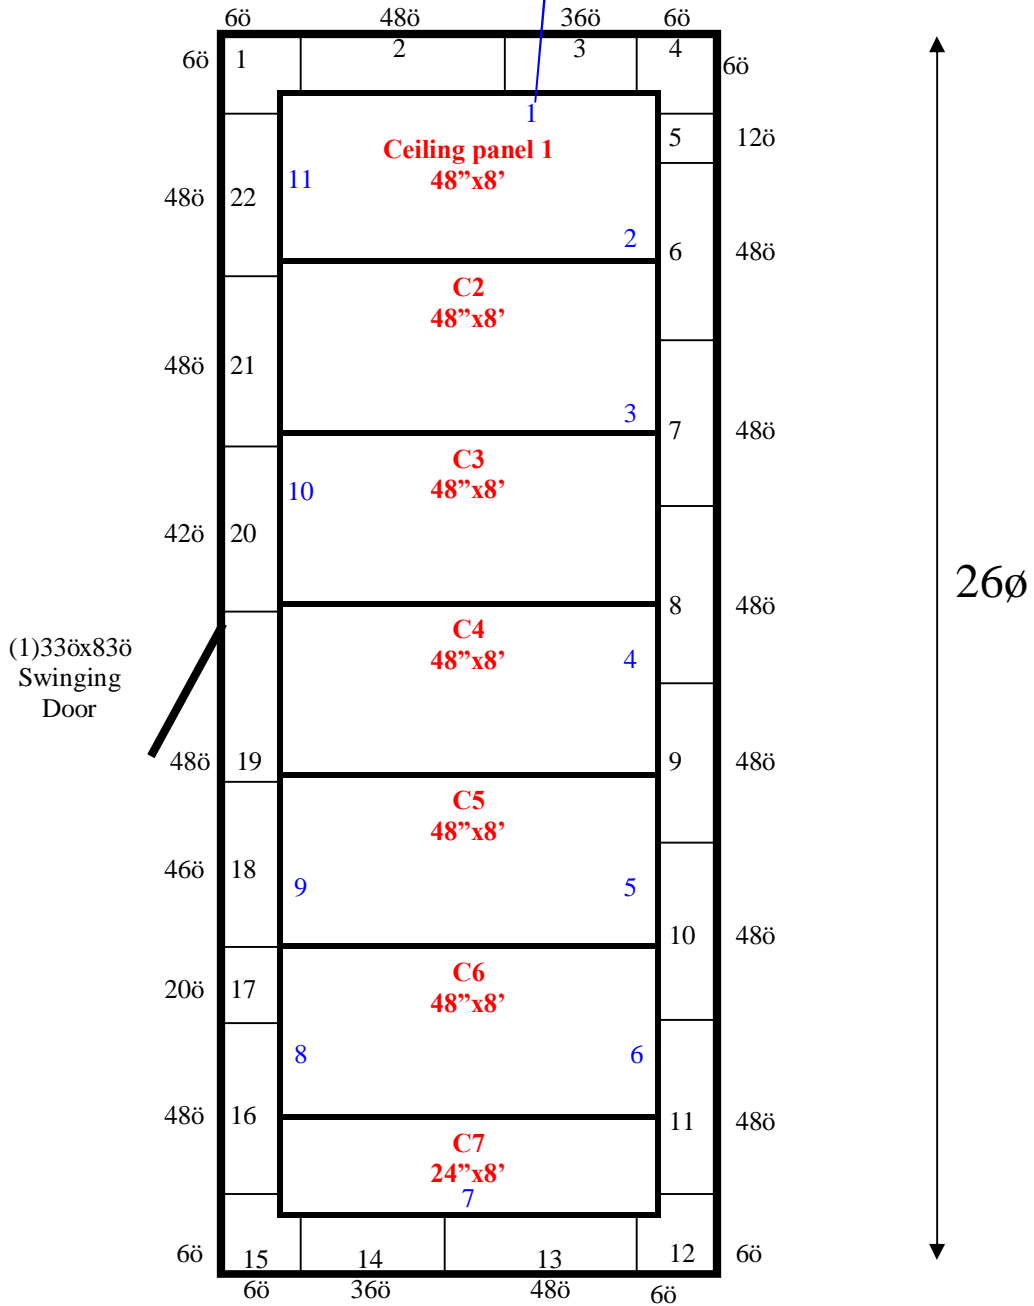

8ø

Floor screed layout

Notes:
Ceiling lag bolts down to walls.

8' x 26' x 10' H
Walk-In Cooler or Freezer
Wall & Ceiling Panels Diagram

176-13
Brown
Not drawn to scale.

8' x 26' x 10' H
Walk-In Cooler or Freezer

176-13
Brown