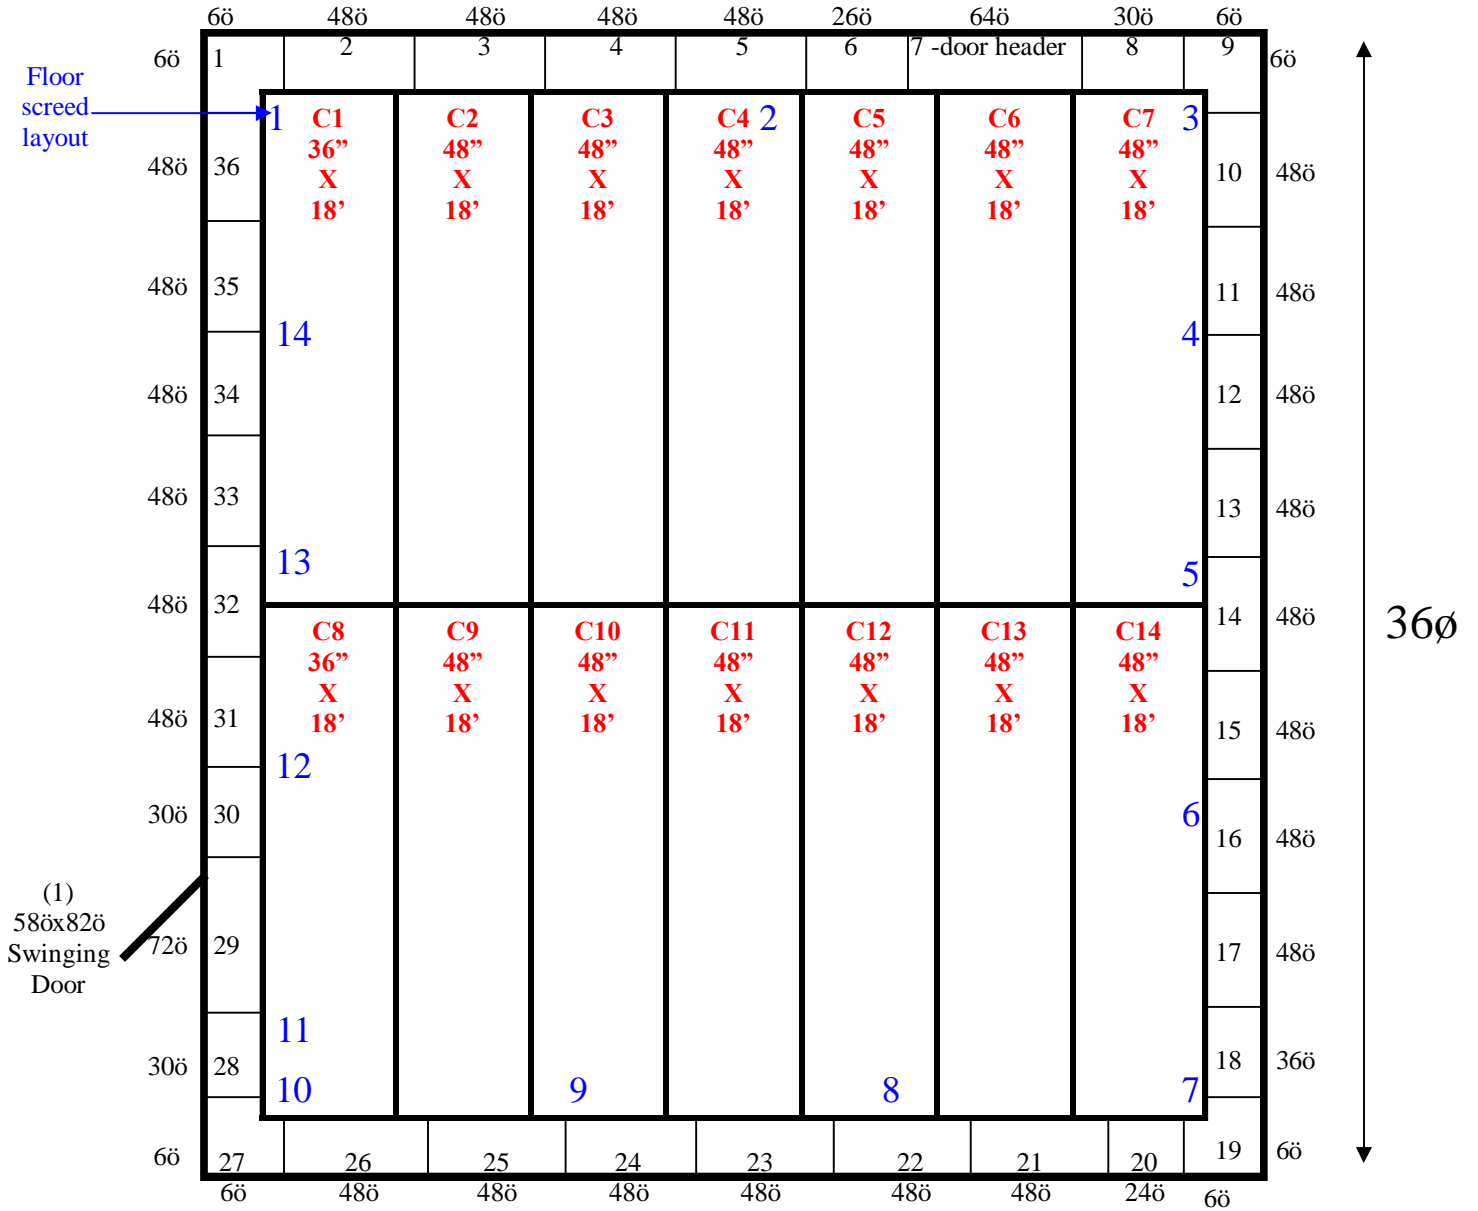

27ø

Door opening.
Filler panels provided.

27' x 36' x 10' H
Walk-In Cooler or Freezer
Wall & Ceiling Panels Diagram

176-13
Green
Not drawn to scale.

27' x 36' x 10' H
Walk-In Cooler or Freezer

176-13
Green

**27' x 36' x 10' H
Walk-In Cooler or Freezer**

**176-13
Green**

27' x 36' x 10' H
Walk-In Cooler or Freezer

176-13
Green