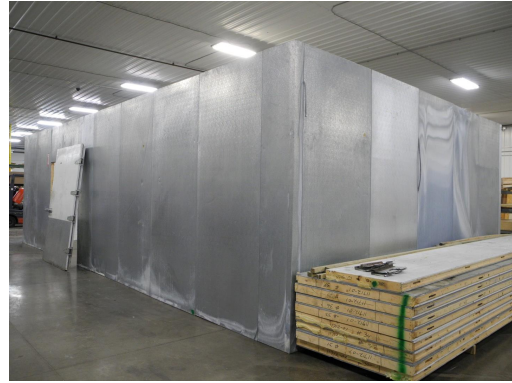

20ø

20' x 34' x 9'11" H  
Walk-In Cooler or Freezer  
Wall & Ceiling Panels Diagram

113-13  
Green  
Not drawn to scale.

**20' x 34' x 9'11" H  
Walk-In Cooler or Freezer**

**113-13  
green**