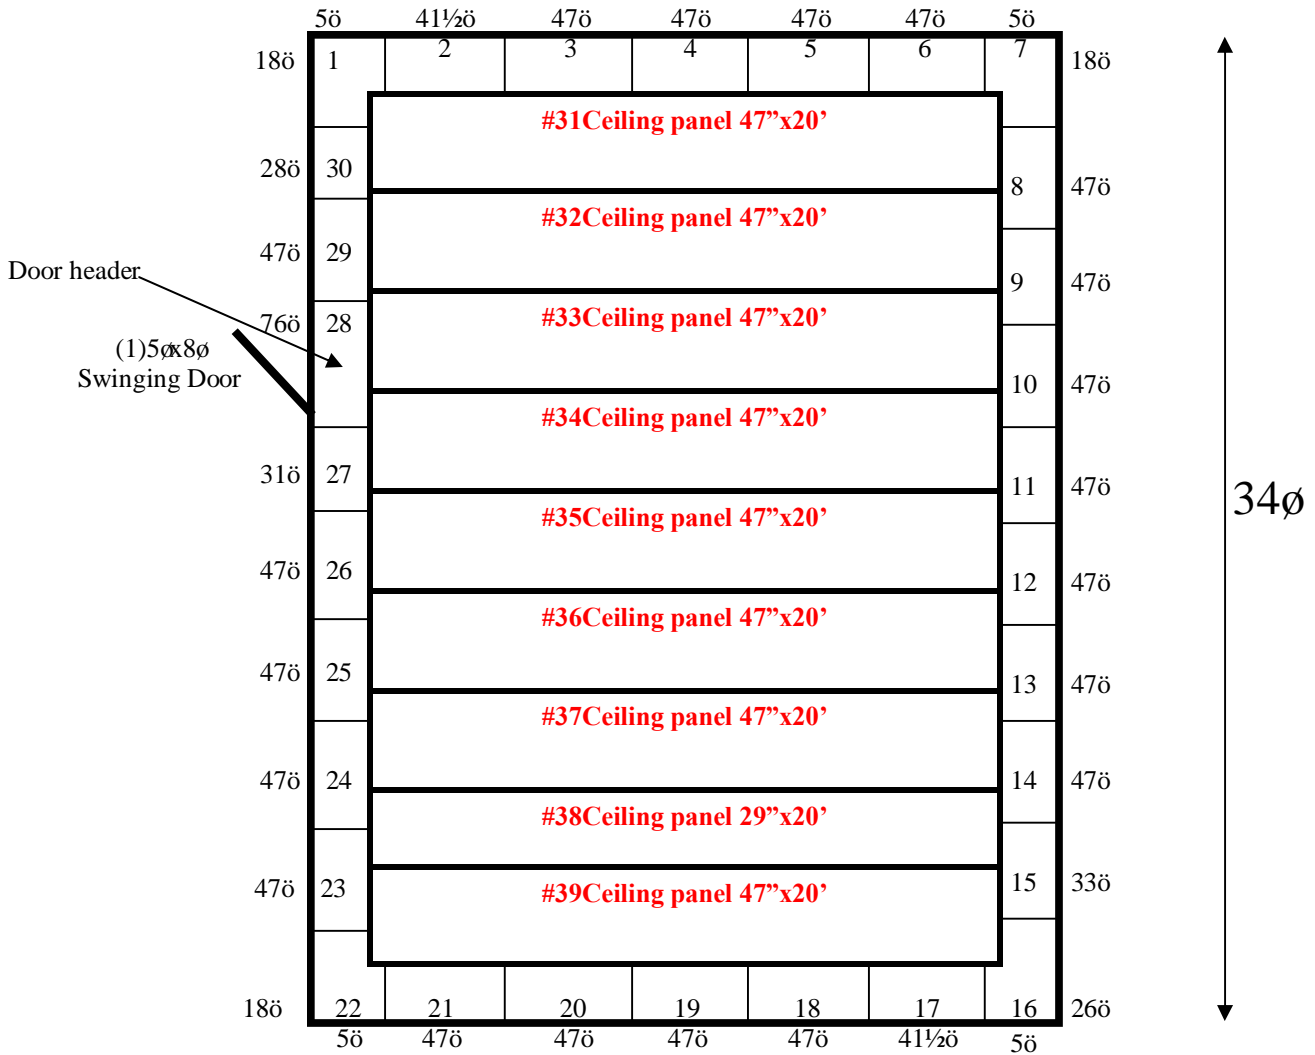

20ø

20' x 34' x 9'11" H  
Walk-In Cooler or Freezer  
Wall & Ceiling Panels Diagram

113-13  
Green  
Not drawn to scale.

**20' x 34' x 9'11" H  
Walk-In Cooler or Freezer**

**113-13  
green**