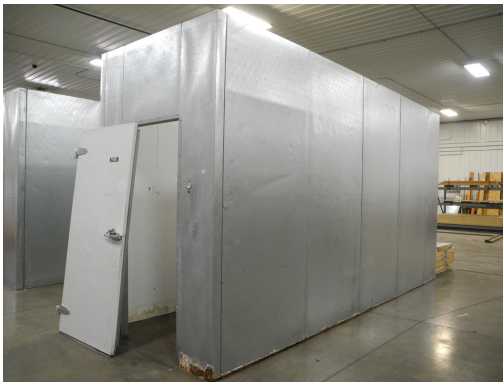

**6' x 18'3" x 10' H
Walk-In Cooler or Freezer
Wall & Ceiling Panels Diagram**

**177-13
Blue
Not drawn to scale.**

6' x 18'3" x 10' H
Walk-In Cooler or Freezer

177-13
Blue