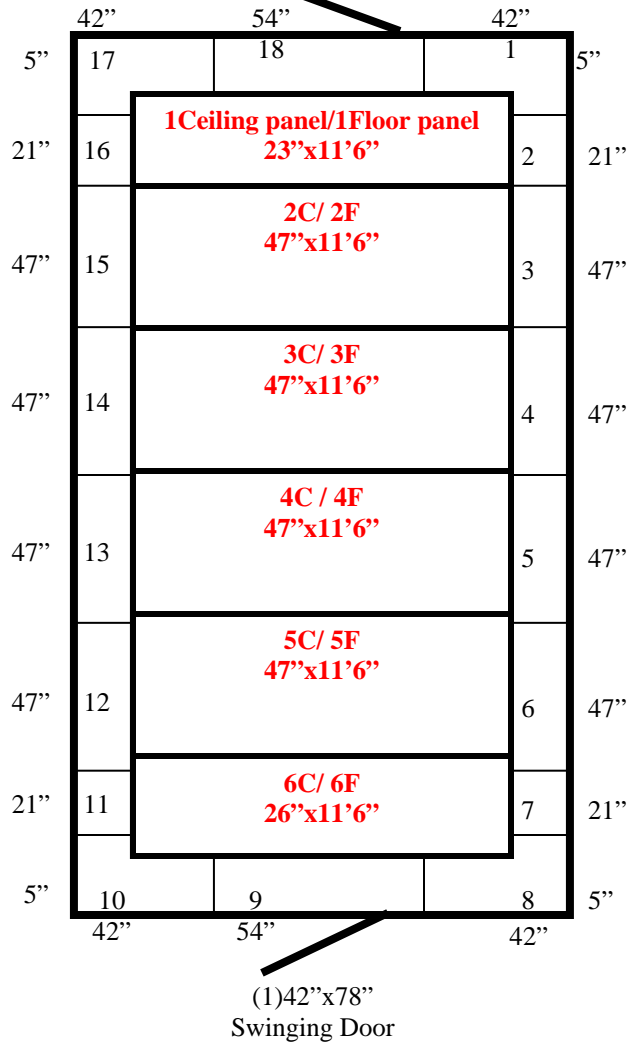

11'6"

(1)42"x78"  
Swinging Door

20'

Notes:

Ceiling & floor panels layout the same.  
Ceiling lag bolts down to walls.

11'6" x 20' x 9'4" H  
Walk-In Freezer With Floor  
Wall, Ceiling & Floor Panels Diagram

174-13  
Orange  
Not drawn to scale.

11'6" x 20' x 9'4" H  
Walk-In Freezer With Floor

174-13  
Orange