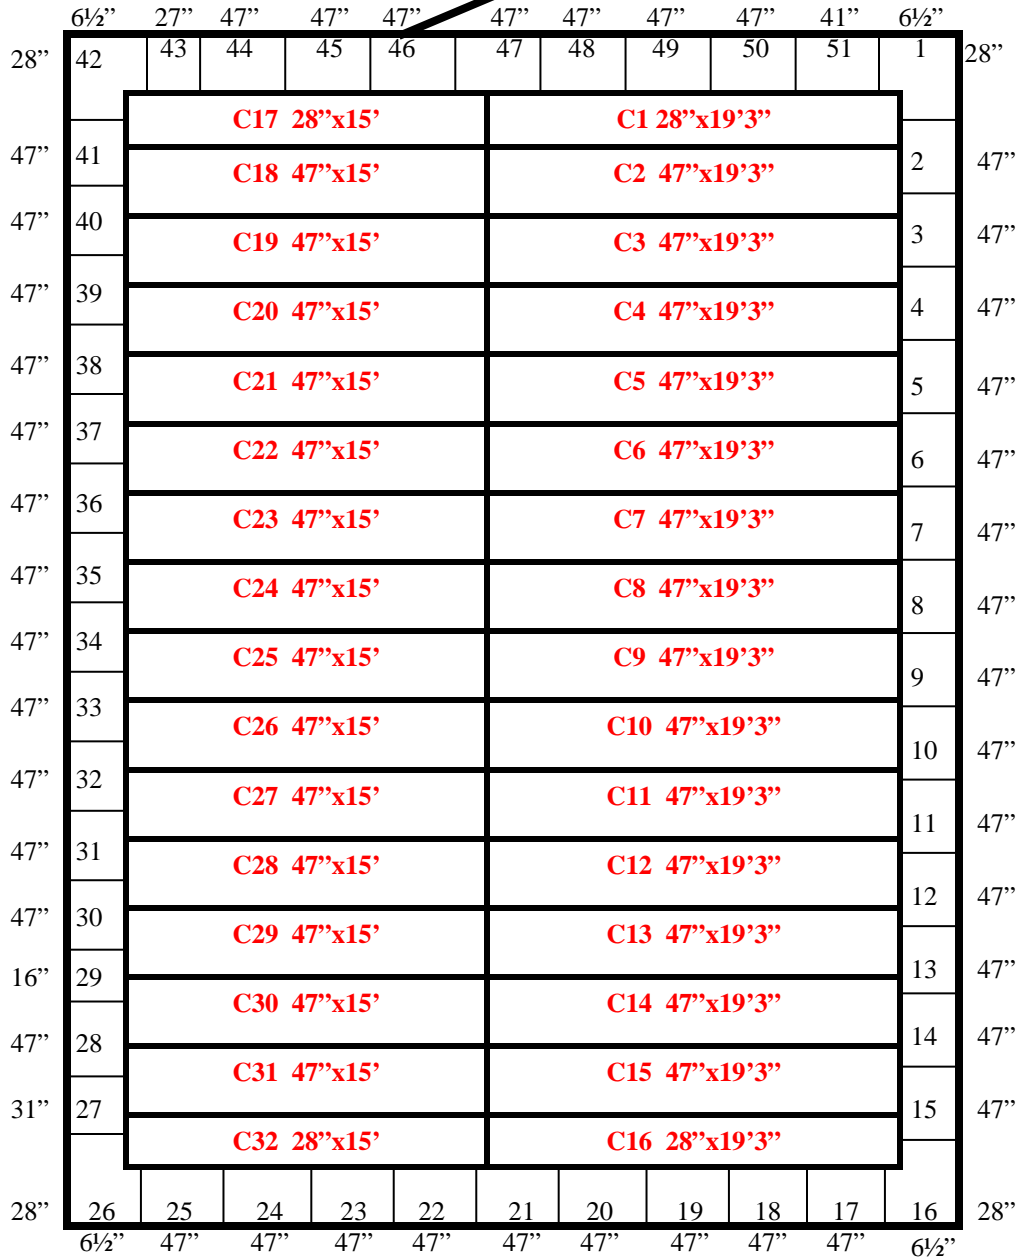

34'3"

(1)60"x90"
Swinging Door

59'6"

34'3" x 59'6" x 11' H
Walk-In Cooler or Freezer
Wall & Ceiling Panels Diagram

165-13
No color
Not drawn to scale.

34'3" x 59'6" x 11' H
Walk-In Cooler or Freezer

165-13
No color

34'3" x 59'6" x 11' H
Walk-In Cooler or Freezer

165-13
No color