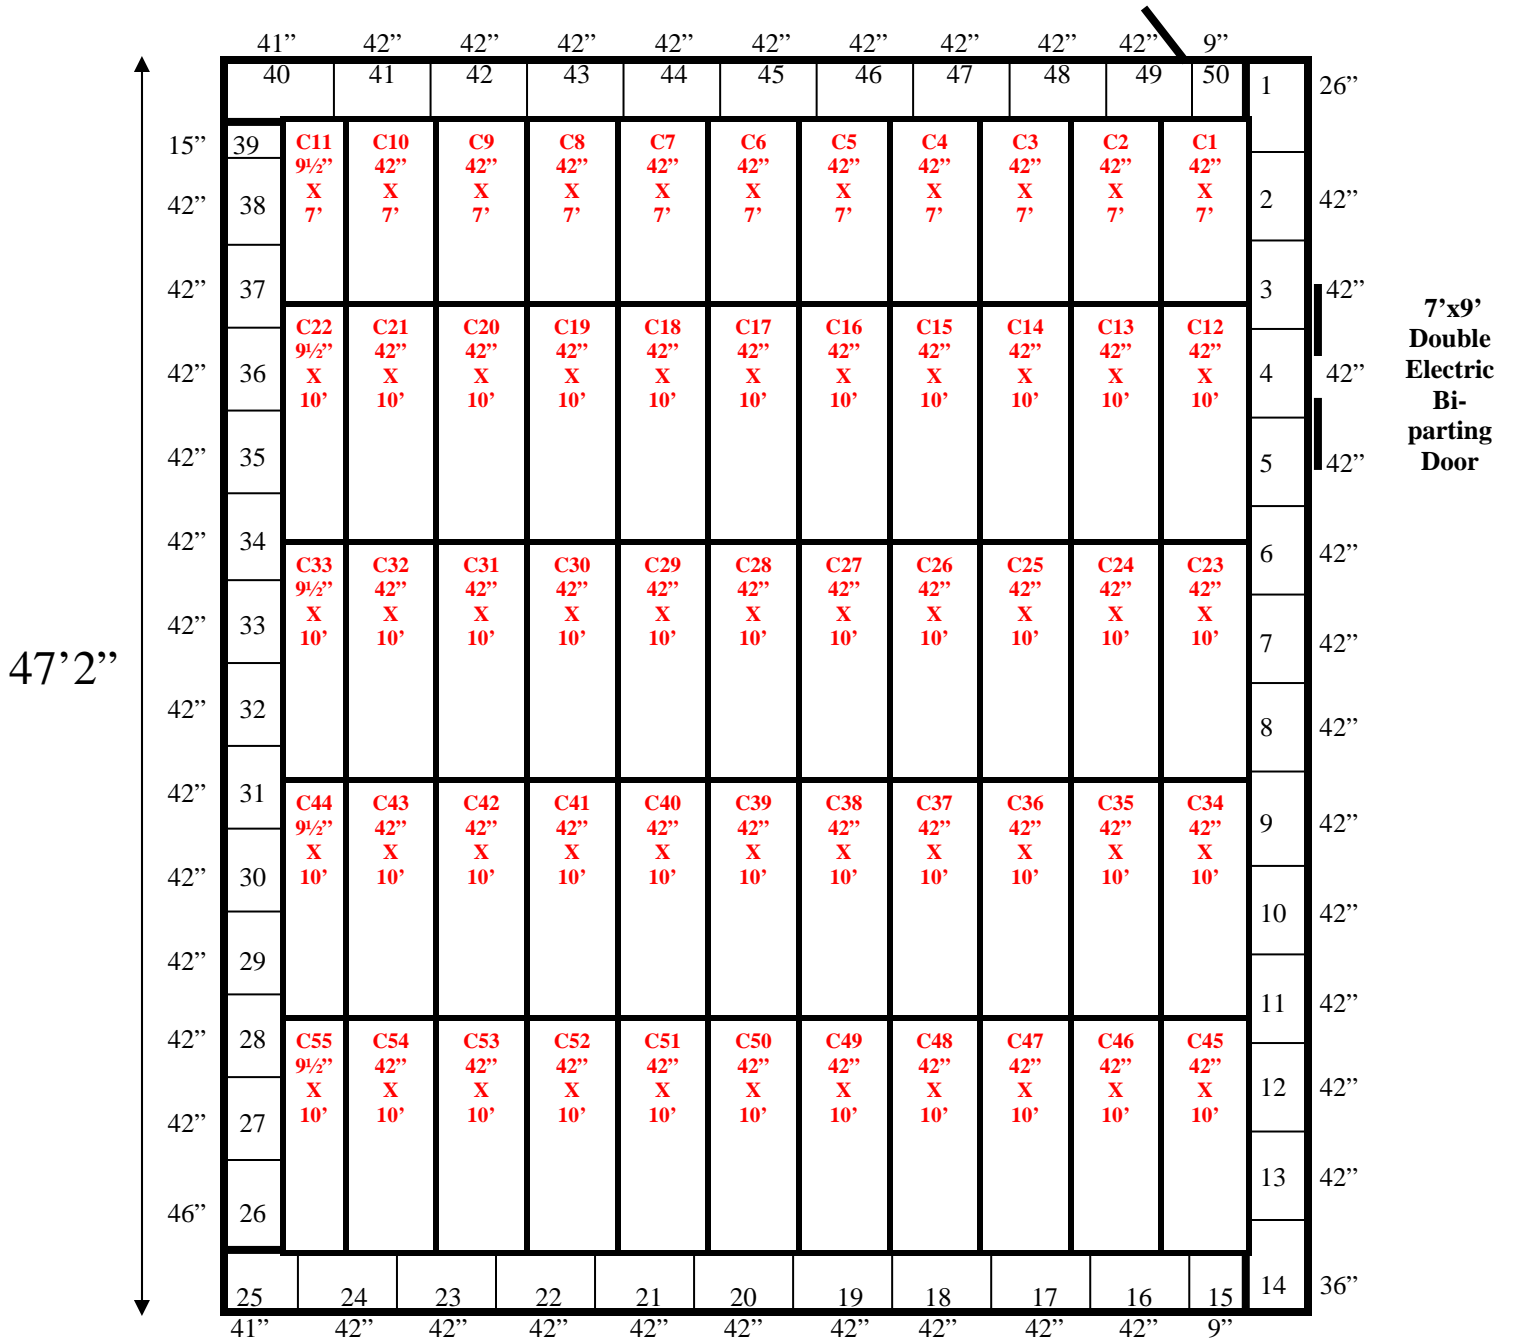

35'8"

(1) 36"x84"  
Personnel Door

35'8" x 47'2" x 17'5" H  
Drive-In Cooler or Freezer  
Wall & Ceiling Panels Diagram

135-13  
No color  
Not drawn to scale.

35'8" x 47'2" x 17'5" H  
Drive-In Cooler or Freezer

155-13  
Yellow

**35'8" x 47'2" x 17'5" H  
Drive-In Cooler or Freezer**

**155-13  
Yellow**