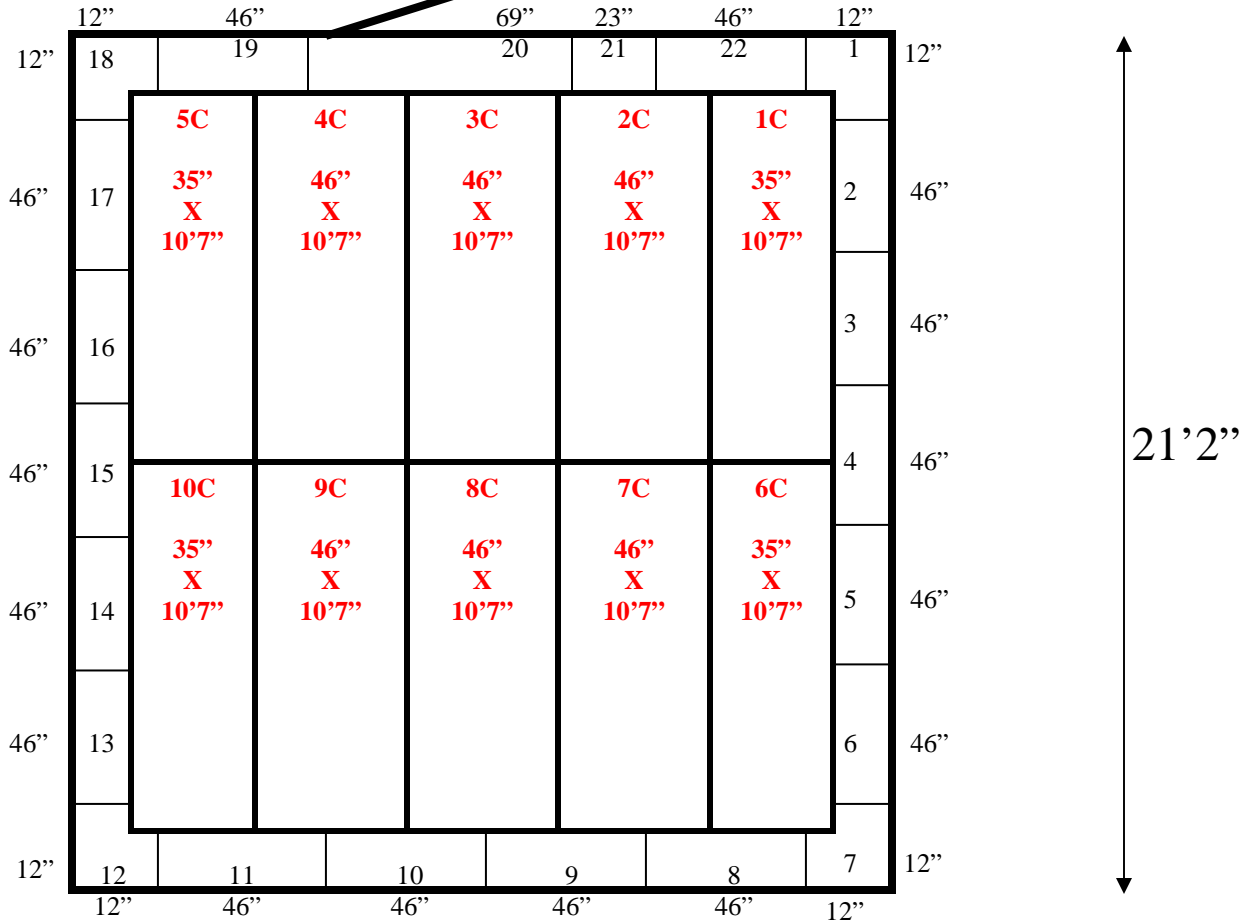

17'4"

(1)54"x79"
Swinging Door

Ceiling support:
C-channel & hangers

17'4" x 21'2" x 8'5" H
Walk-In Cooler or Freezer
Wall & Ceiling Panels Diagram

160-13
Orange
Not drawn to scale.

17'4" x 21'2" x 8'5" H
Walk-In Cooler or Freezer

160-13
Orange