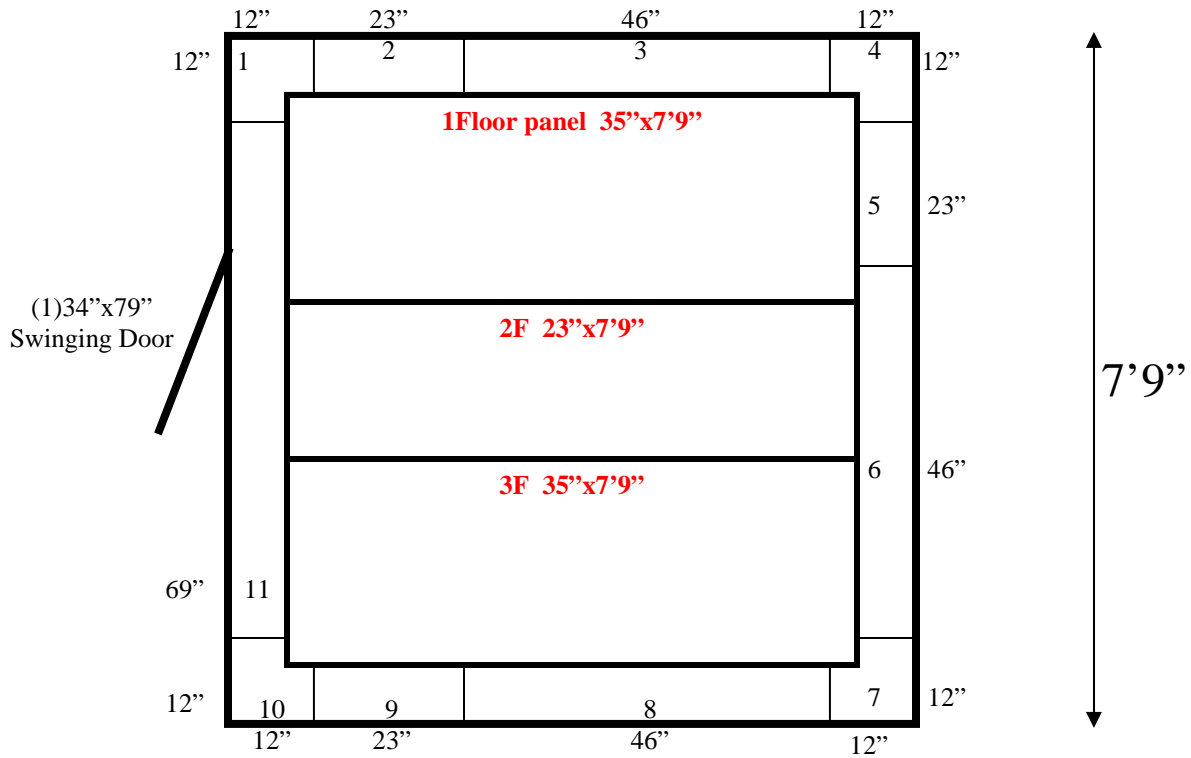

7'9"

7'9" x 7'9" x 8'8" H
Walk-In Freezer With Floor
Wall, Ceiling & Floor Panels Diagram

160-13
Black
Not drawn to scale.

**7'9" x 7'9" x 8'8" H
Walk-In Freezer With Floor**

**160-13
Black**