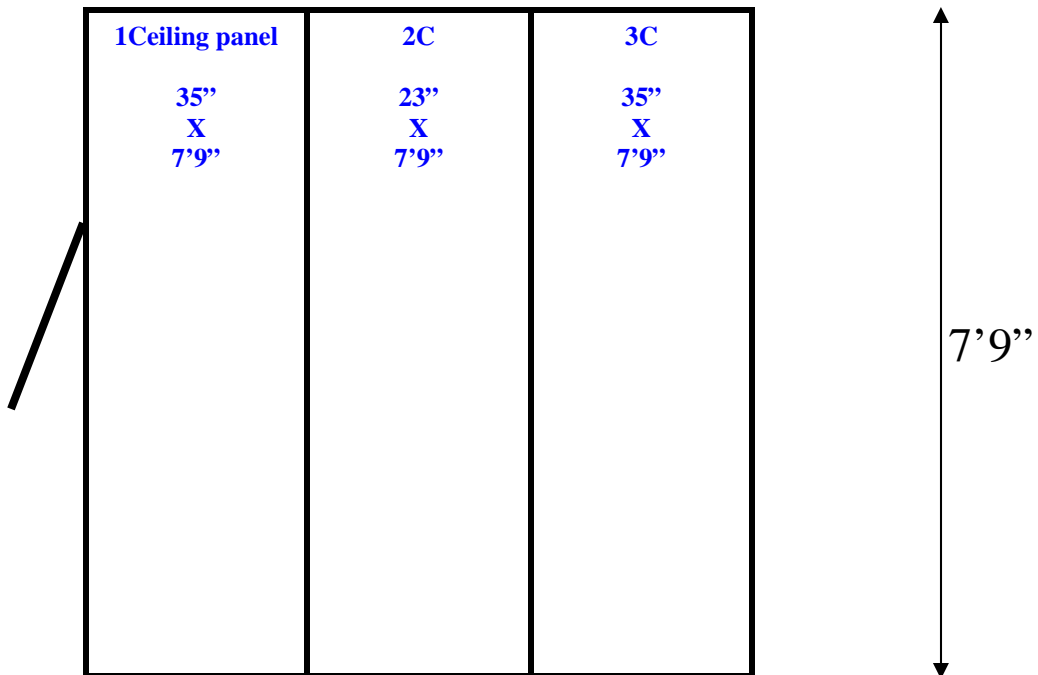

7'9"

7'9" x 7'9" x 8'8" H
Walk-In Freezer With Floor
Wall, Ceiling & Floor Panels Diagram

160-13
Black
Not drawn to scale.

**7'9" x 7'9" x 8'8" H
Walk-In Freezer With Floor**

**160-13
Black**