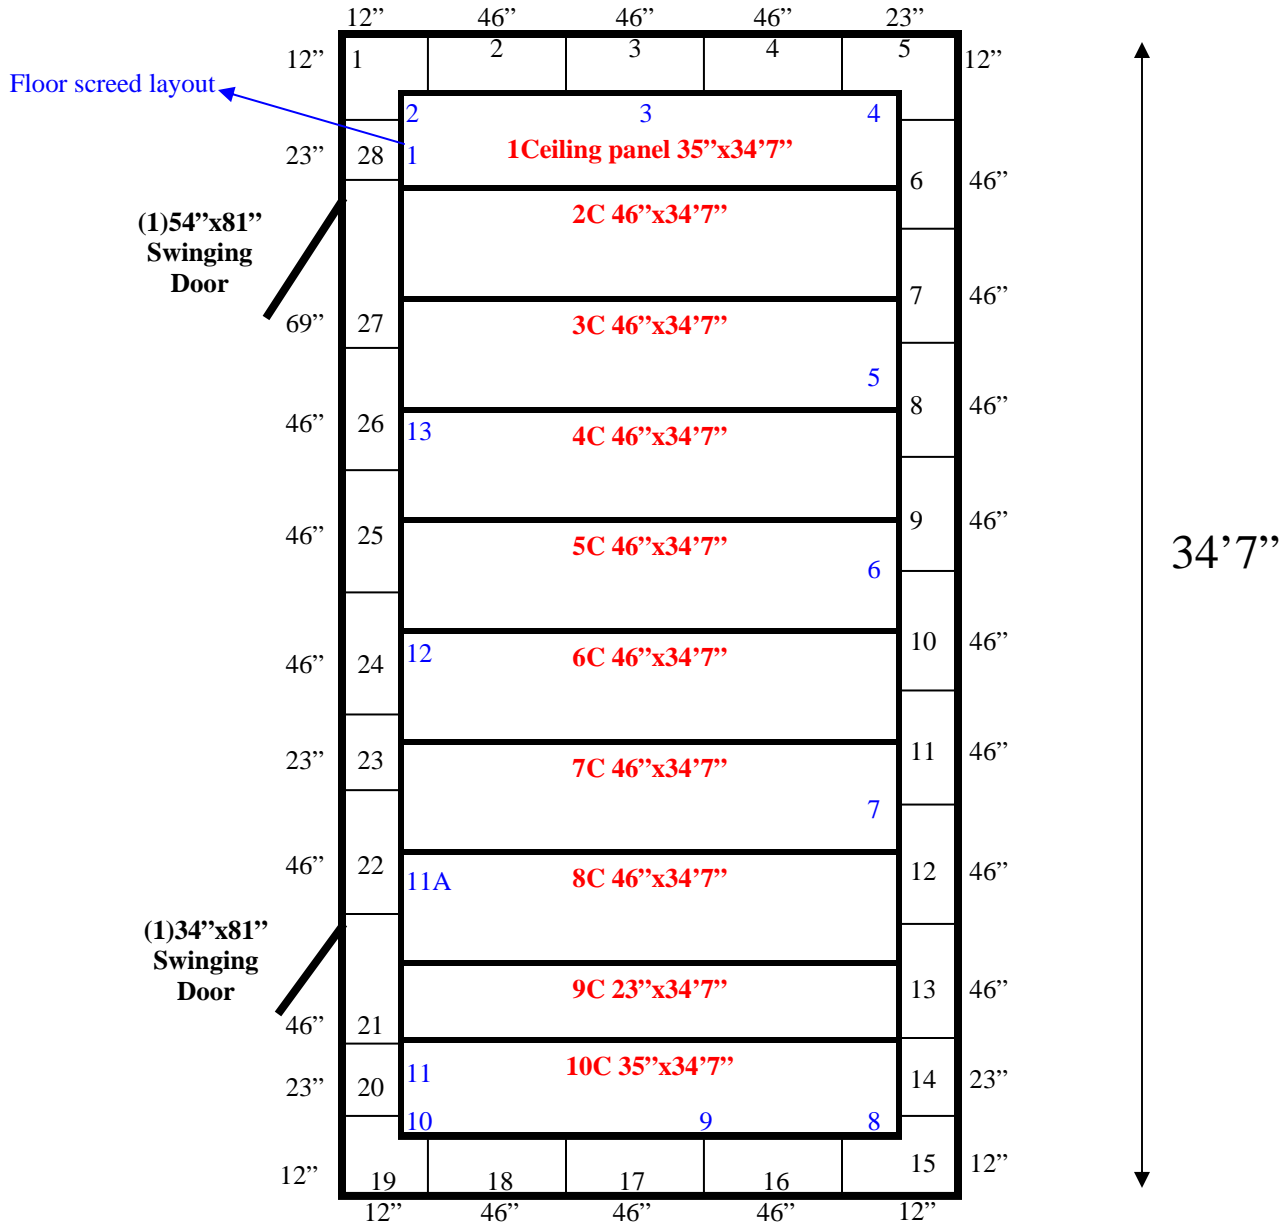

14'5"

14'5" x 34'7" x 8'5" H
Walk-In Cooler or Freezer
Wall & Ceiling Panels Diagram

160-13
Blue
Not drawn to scale.

14'5" x 34'7" x 8'5" H
Walk-In Cooler or Freezer

160-13
Blue