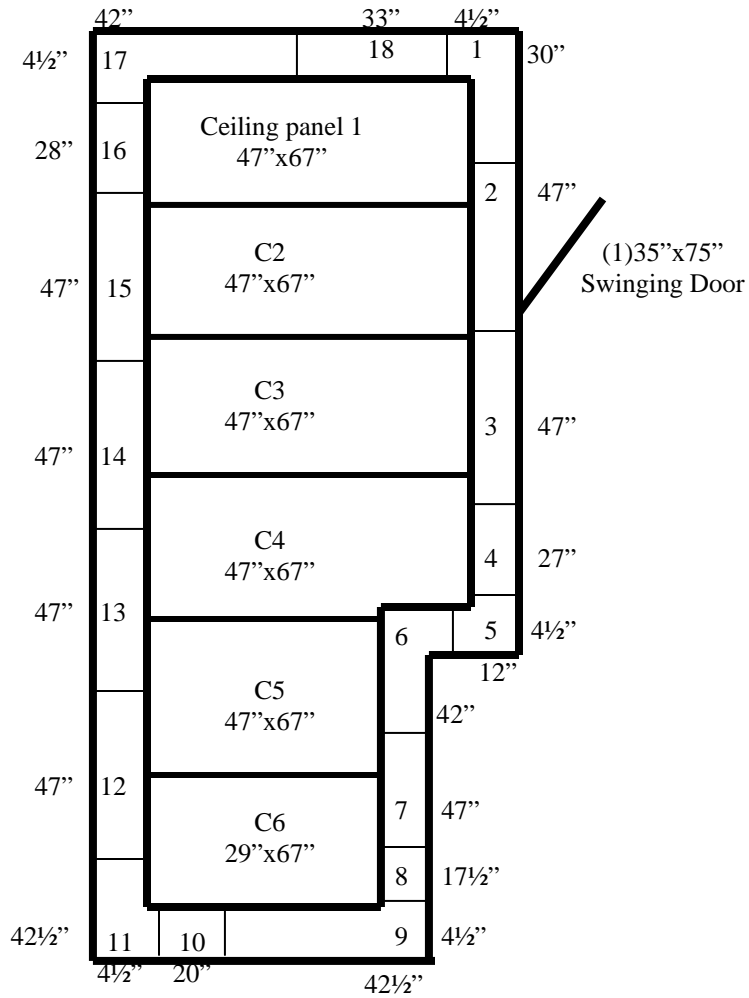

6'8"

22'

6'8" x 22' x 7'6" H  
Walk-In Cooler or Freezer  
Wall & Ceiling Panels Diagram

168-13  
Silver  
Not drawn to scale.

**6'8" x 22' x 7'6" H**  
**Walk-In Cooler or Freezer**

**168-13**  
**Silver**