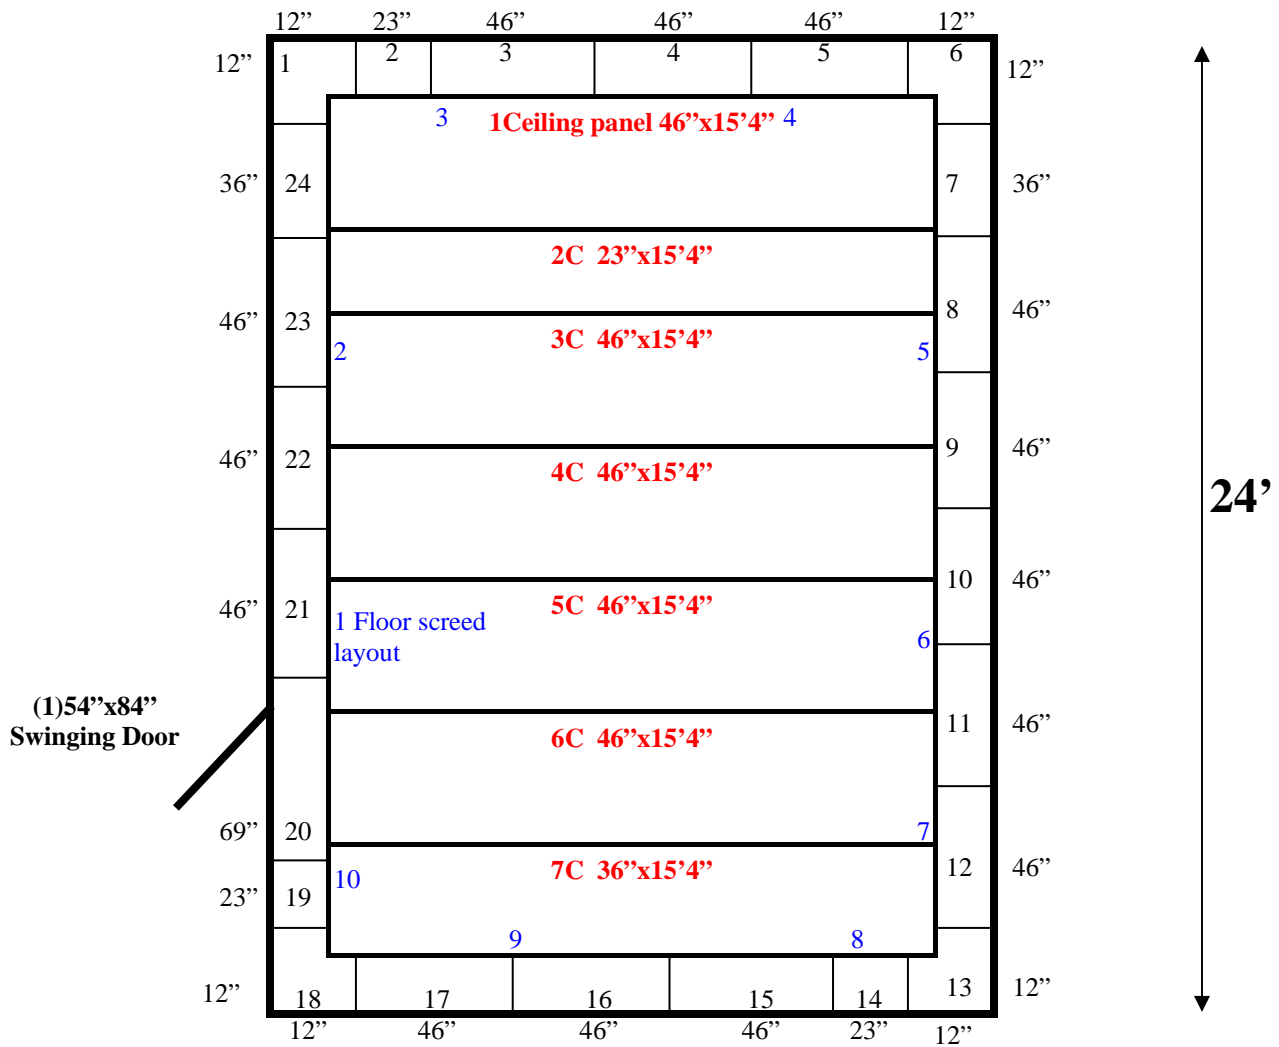

15'4"

15'4" x 24' x 8'4" H
Walk-In Cooler or Freezer
Wall & Ceiling Panels Diagram

161-13
Orange

15'4" x 24' x 8'4" H
Walk-In Cooler or Freezer

161-13
Orange