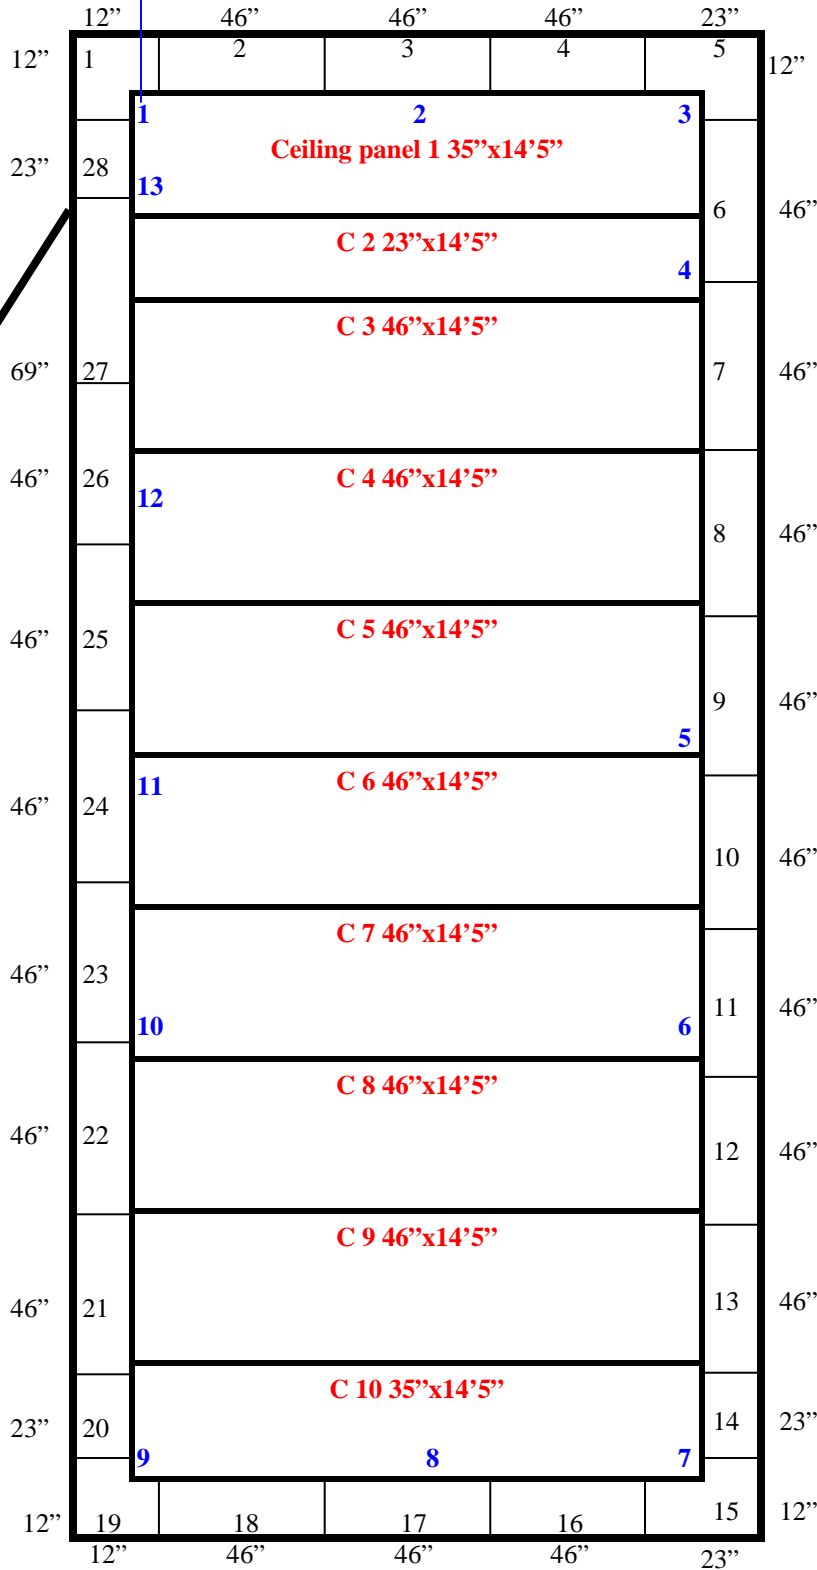

14'5"

Floor screed layout

(1)54"x81"
Swinging Door

34'7"

Notes:
 *some dents/stains.
 *ceiling cams down to walls.
 *glue stains on bottoms (had tile) will send flashing to cover.

**14'5" x 34'7" x 8'5" H
 Walk-In Cooler or Freezer
 Wall & Ceiling Panels Diagram**

121-13
 Dark green

**14'5" x 34'7" x 8'5" H
Walk-In Cooler or Freezer**

**121-13
Dark green**