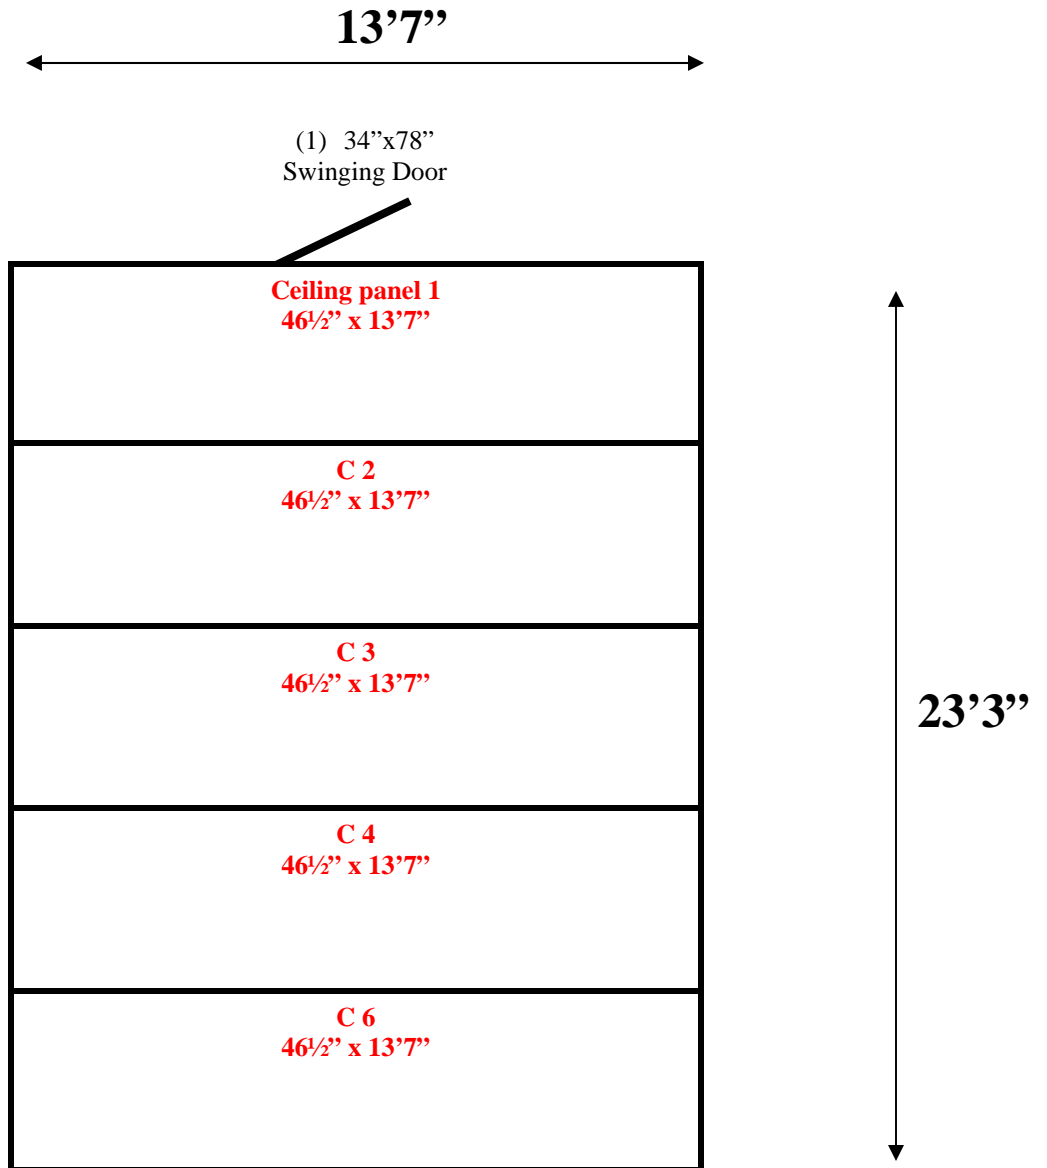

* No # F6

**13'7" x 23'3" x 7'7" H
Walk-In Freezer With Floor
Wall & Floor Panels Diagram**

137-13
Orange

* No # C5

**13'7" x 23'3" x 7'7" H
Walk-In Freezer With Floor
Ceiling Panels Diagram**

137-13
Orange

**13'7" x 23'3" x 7'7" H
Walk-In Freezer With Floor**

**137-13
Orange**