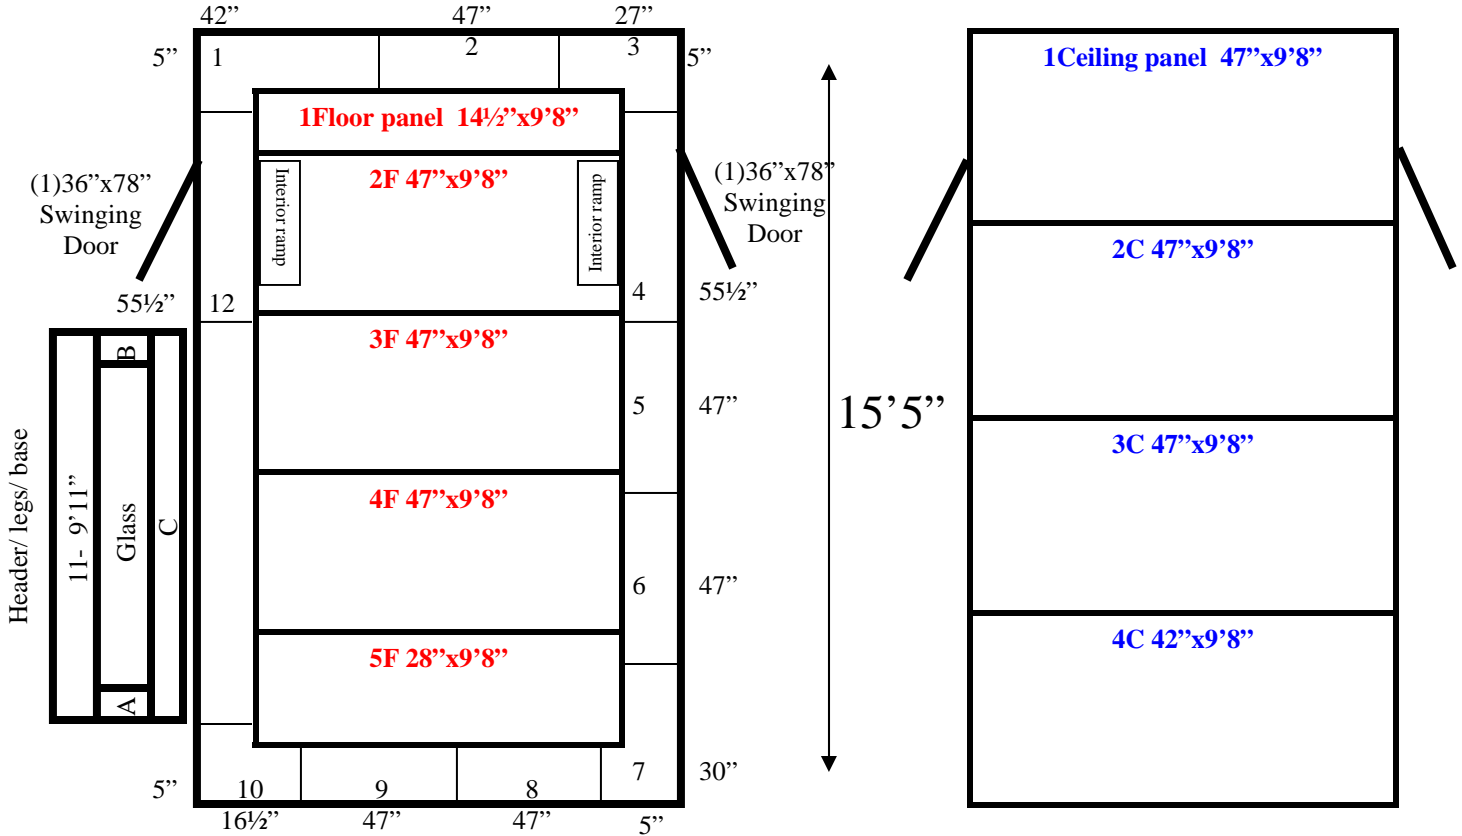

9'8"

9'8"

**Notes:**

- (1) set of (4) 23"x63" Glass Doors.
- Ceiling lag bolts down.

**9'8" x 15'5" x 7'6" H  
Walk-In Cooler with Floor with Glass Doors  
Wall, Floor & Ceiling Panel Diagrams**

**9'8" x 15'5" x 7'6" H  
Walk-In Cooler with Floor with Glass Doors**