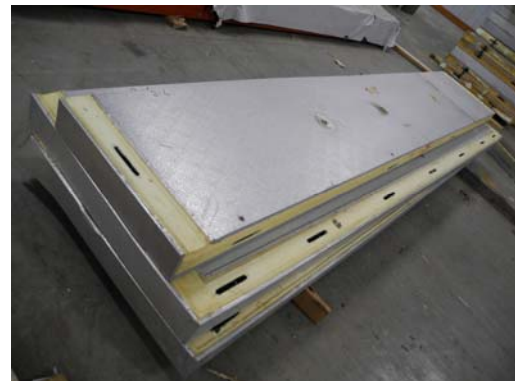

**7'9" x 11'7" x 8'5" H
Walk-In Cooler or Freezer
Wall & Ceiling Panels Diagram**

**7'9" x 11'7" x 8'5" H
Walk-In Cooler or Freezer**