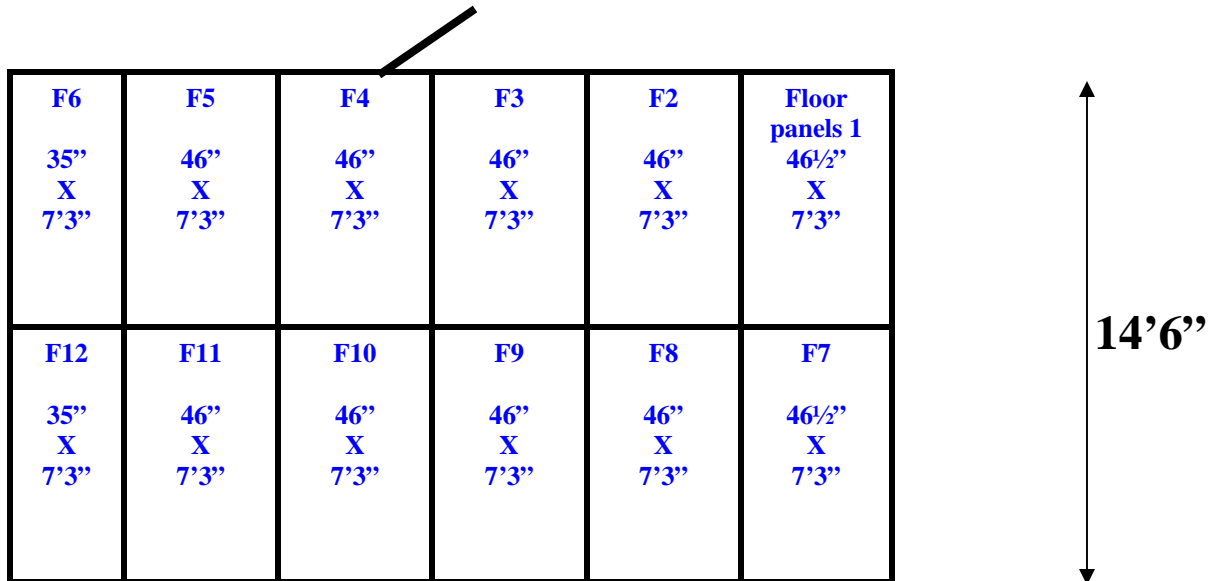

22'2"

(1)34"x79"  
Swinging Door

14'6" x 22'2" x 8'8" H  
Walk-In Freezer With Floor  
Wall, Ceiling & Floor Panels Diagram

**14'6" x 22'2" x 8'8" H**  
**Walk-In Freezer With Floor**