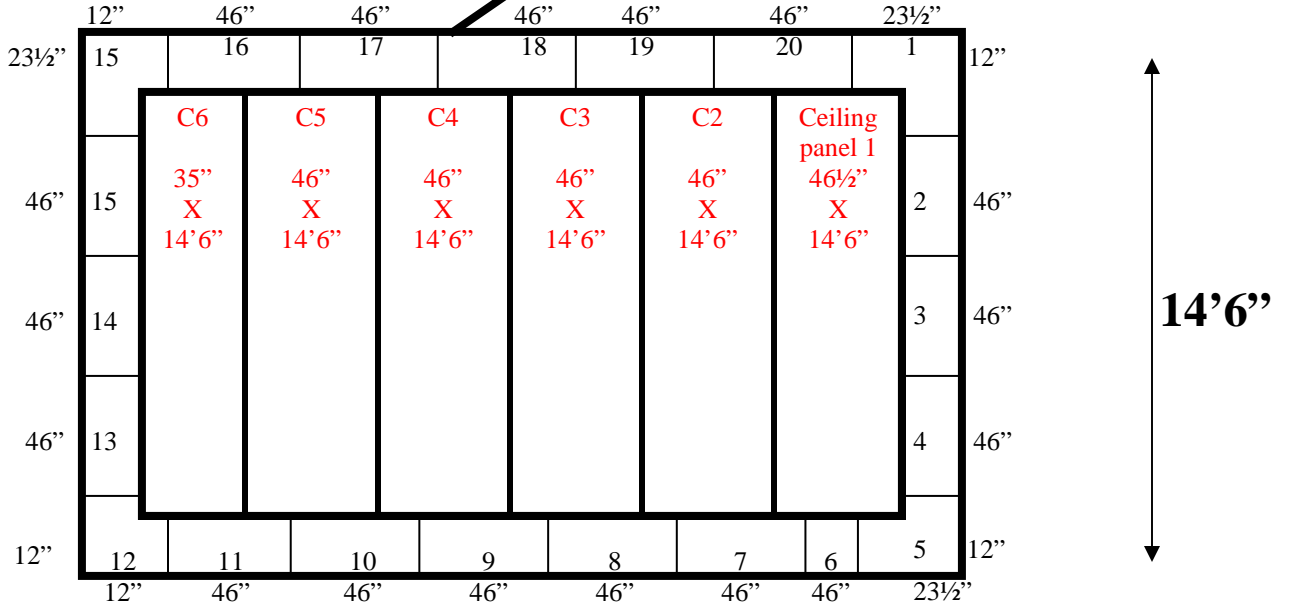

22'2"

(1)34"x79"  
Swinging Door

14'6" x 22'2" x 8'8" H  
Walk-In Freezer With Floor  
Wall, Ceiling & Floor Panels Diagram

**14'6" x 22'2" x 8'8" H**  
**Walk-In Freezer With Floor**