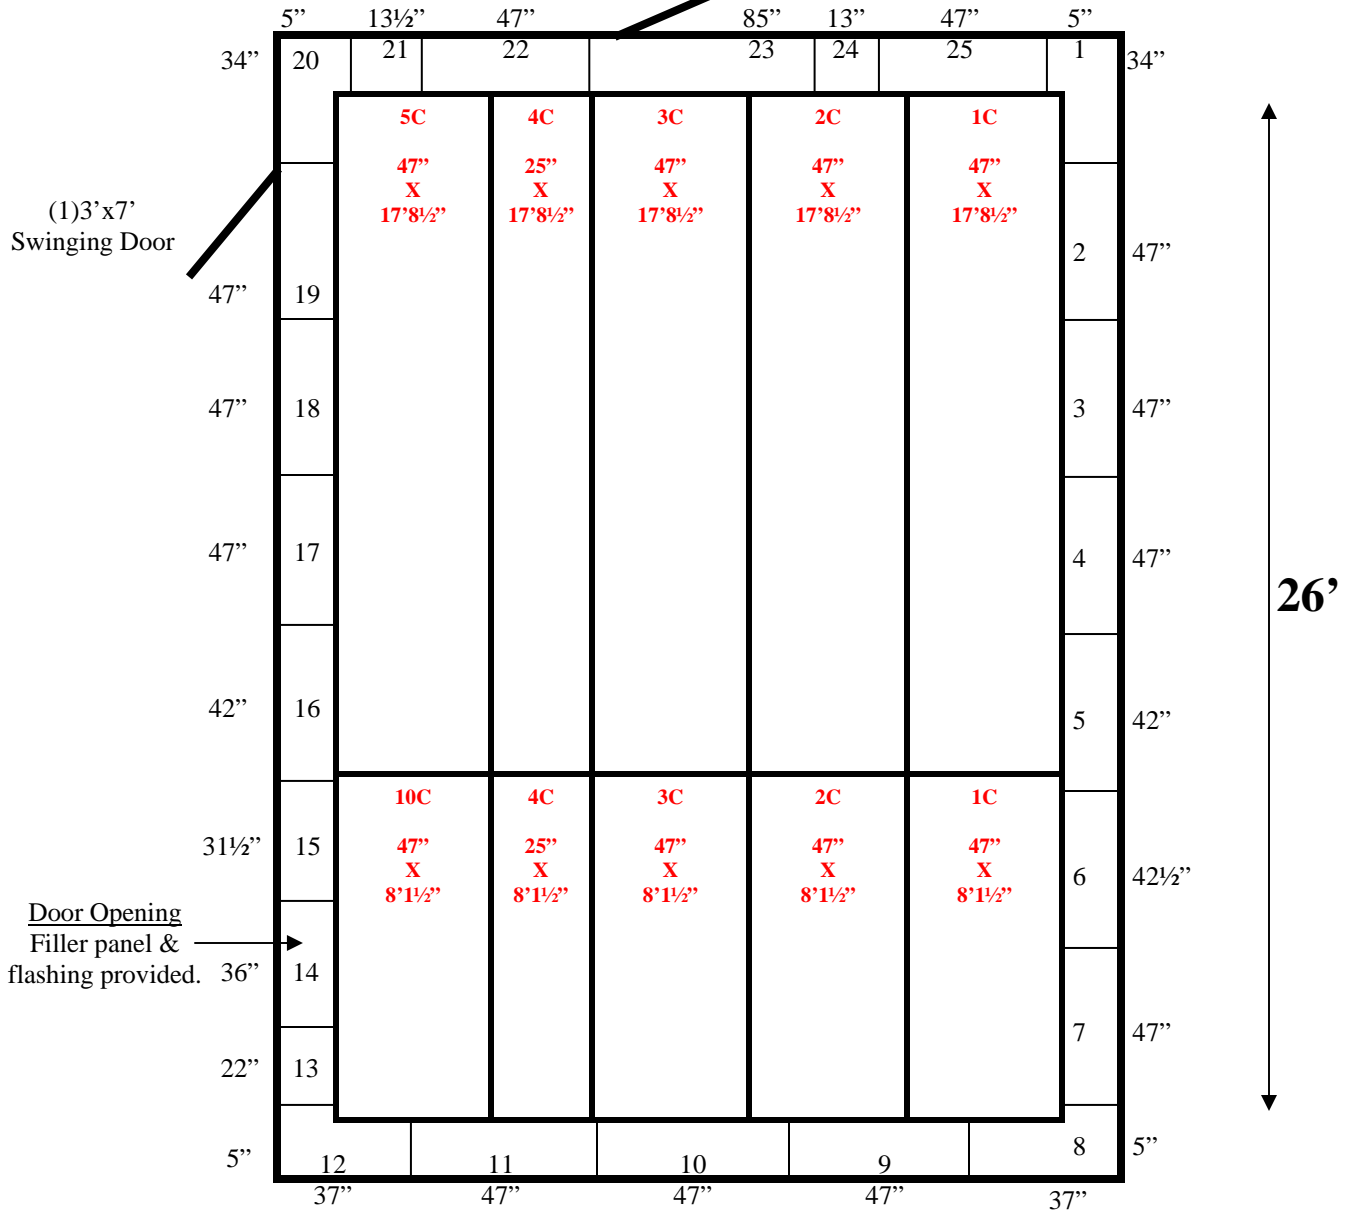

18'

(1)6'x7'
Swinging Door

**18' x 26' x 9'11" H
Walk-In Cooler or Freezer
Wall & Ceiling Panels Diagram**

113-13
Blue

18' x 26' x 9'11" H
Walk-In Cooler or Freezer

113-13
Blue