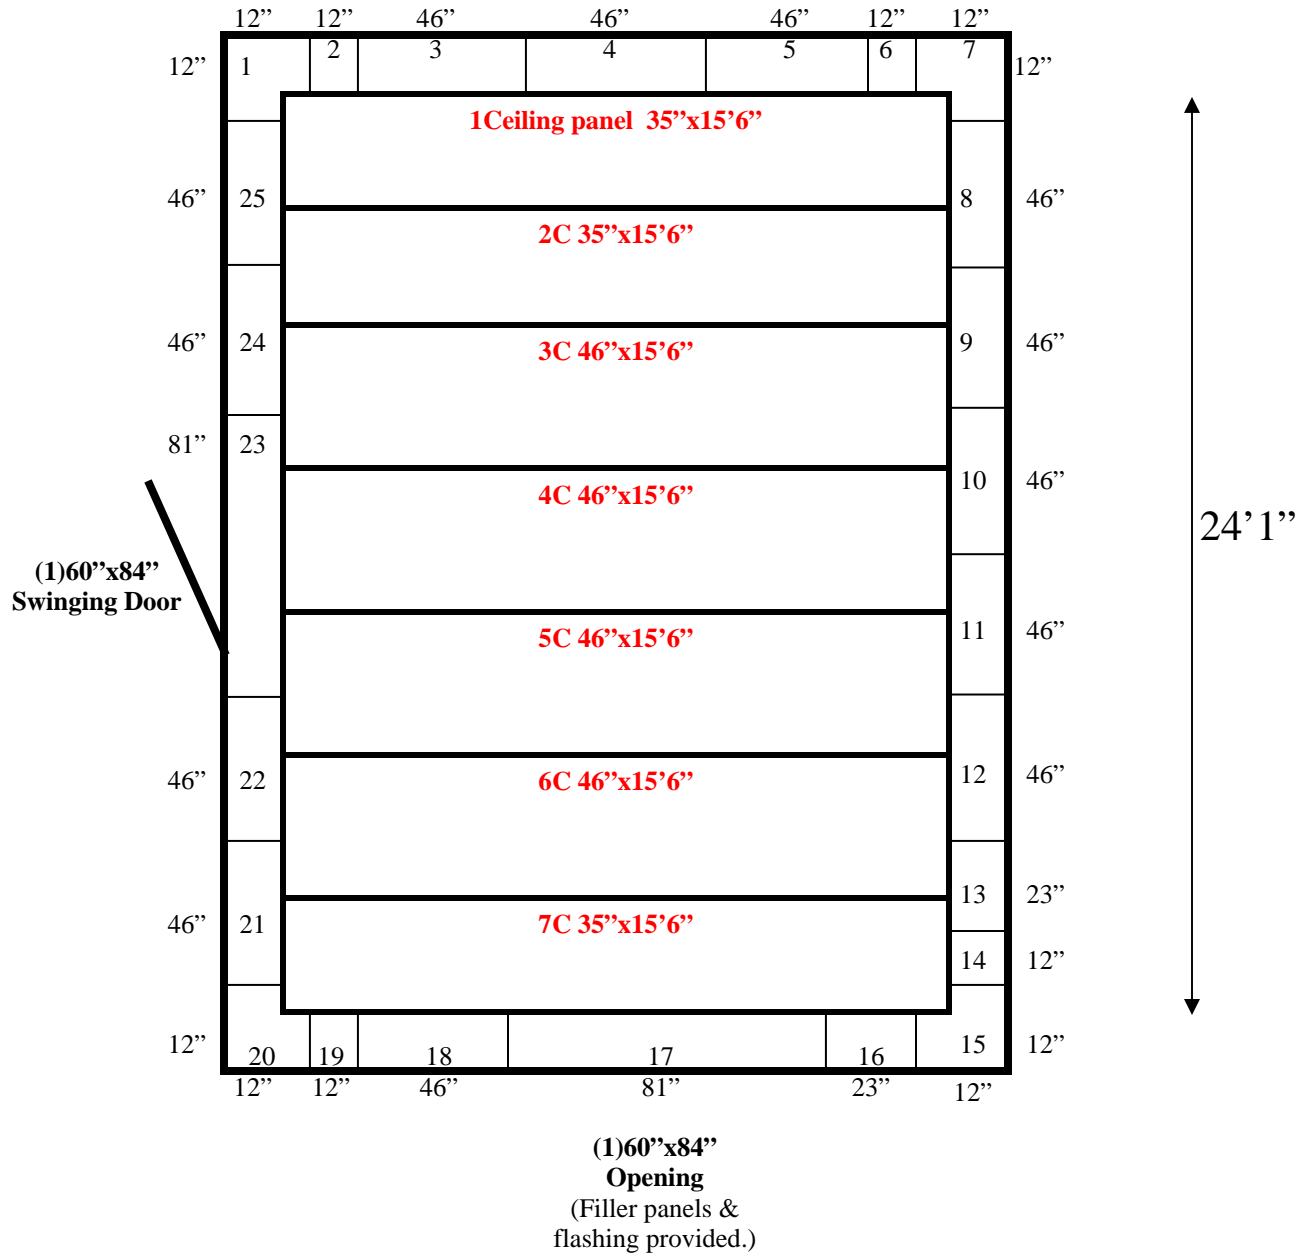

15'6"

**15'6" x 24'1" x 8'2" H
Walk-In Cooler or Freezer
Wall & Ceiling Panels Diagram**

132-13
Black

**15'6" x 24'1" x 8'2" H
Walk-In Cooler or Freezer**

**132-13
Black**