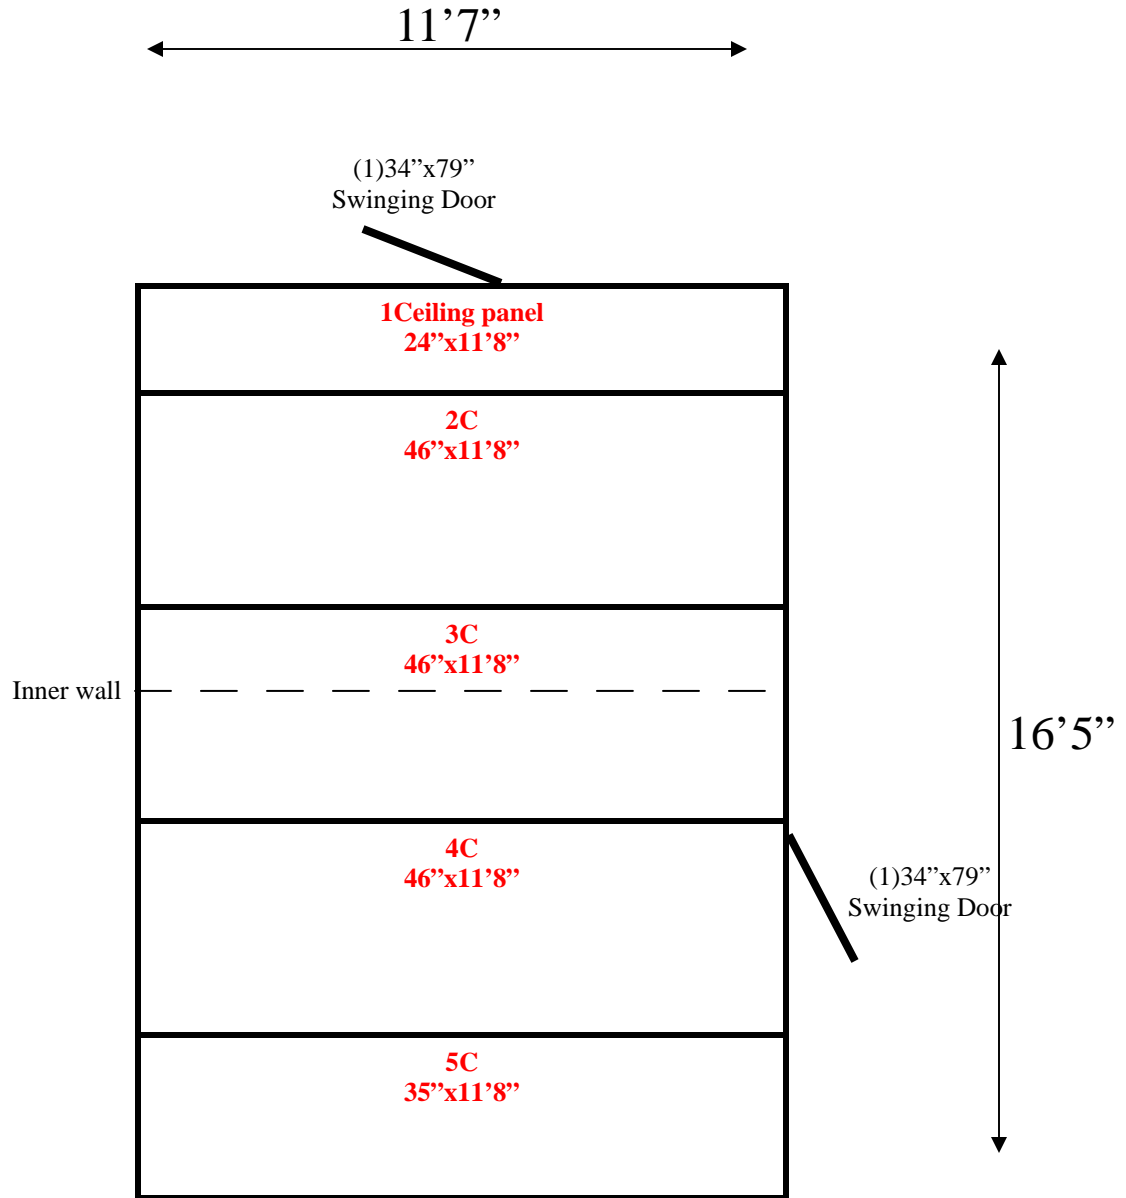

**11'7" x 16'5" x 8'2" H
Combination Walk-In Cooler / Freezer
Wall Panels Diagram**

132-13
Silver

**11'7" x 16'5" x 8'2" H
Combination Walk-In Cooler / Freezer
Ceiling Panels Diagram**

132-13
Silver

11'7" x 16'5" x 8'2" H
Combination Walk-In Cooler / Freezer

132-13
Silver

11'7" x 16'5" x 8'2" H
Combination Walk-In Cooler / Freezer

132-13
Silver