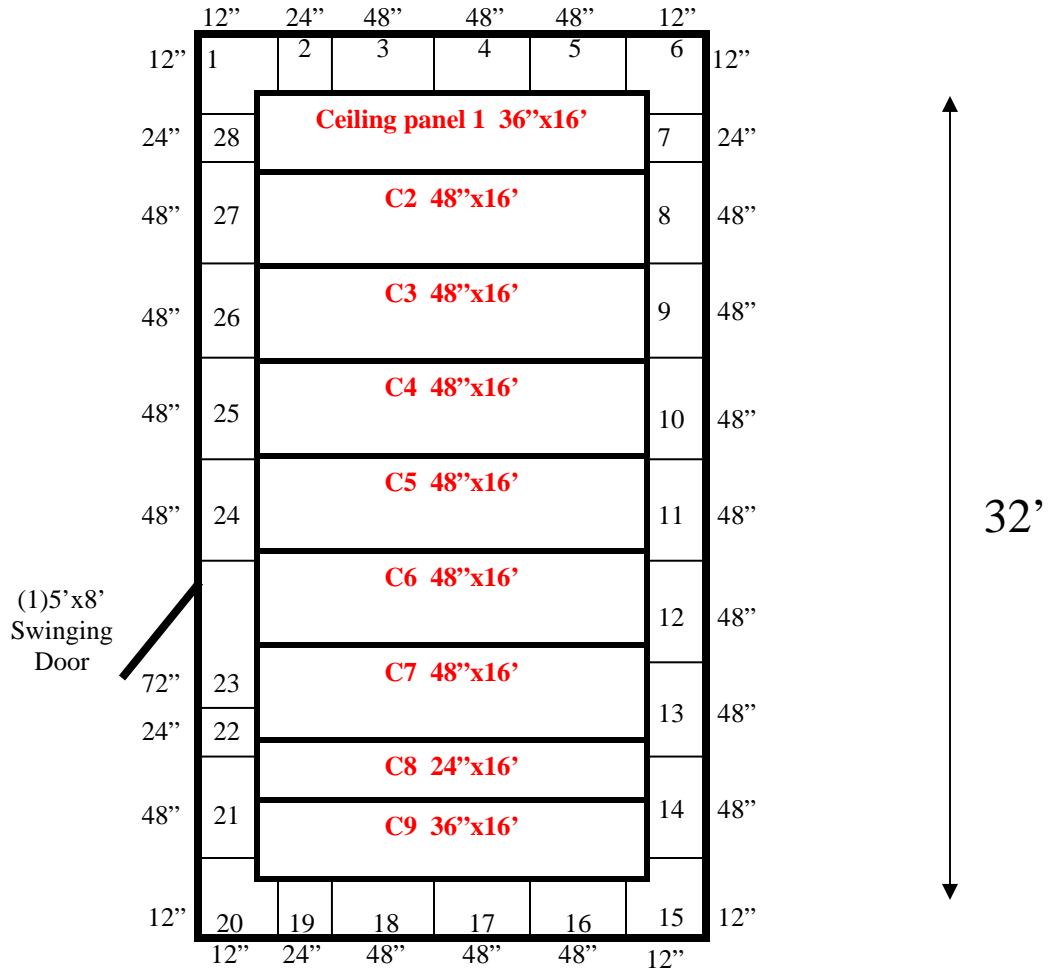

16'

**16' x 32' x 10'4" H
Walk-In Cooler or Freezer
Wall & Ceiling Panels Diagram**

**16' x 32' x 10'4" H
Walk-In Cooler or Freezer**

**104-13
Hot Pink**