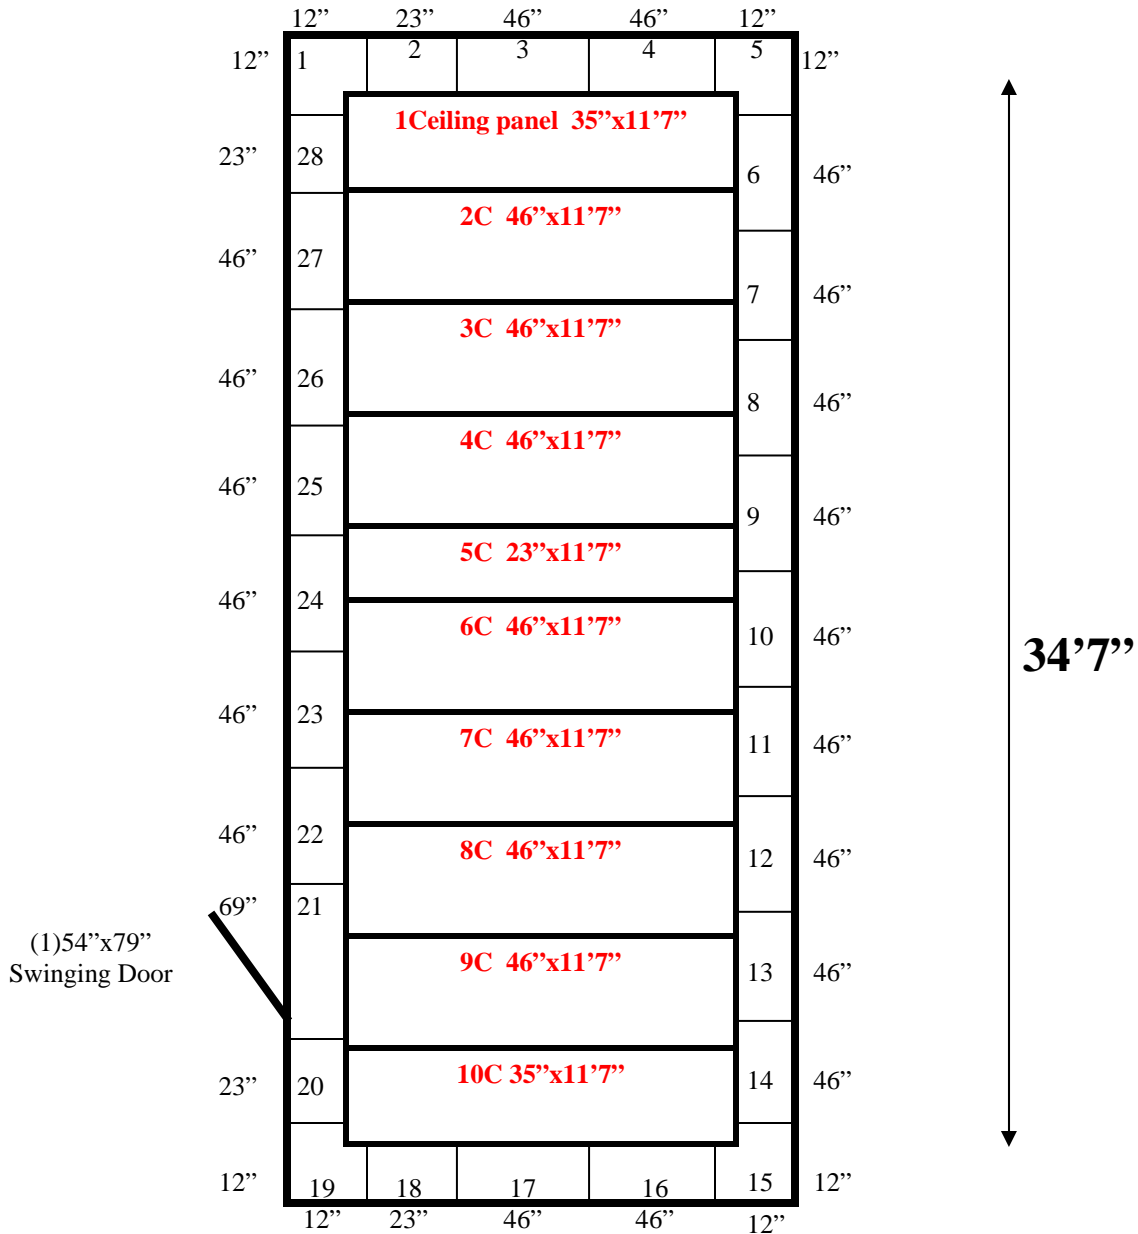

11'7"

11'7" x 34'7" x 8'8" H  
Walk-In Freezer With Floor  
Wall & Ceiling Panels Diagram

11'7"

11'7" x 34'7" x 8'8" H  
Walk-In Freezer With Floor  
Floor Panels Diagram

**11'7" x 34'7" x 8'8" H**  
**Walk-In Freezer With Floor**

**109-13**  
**Blue**