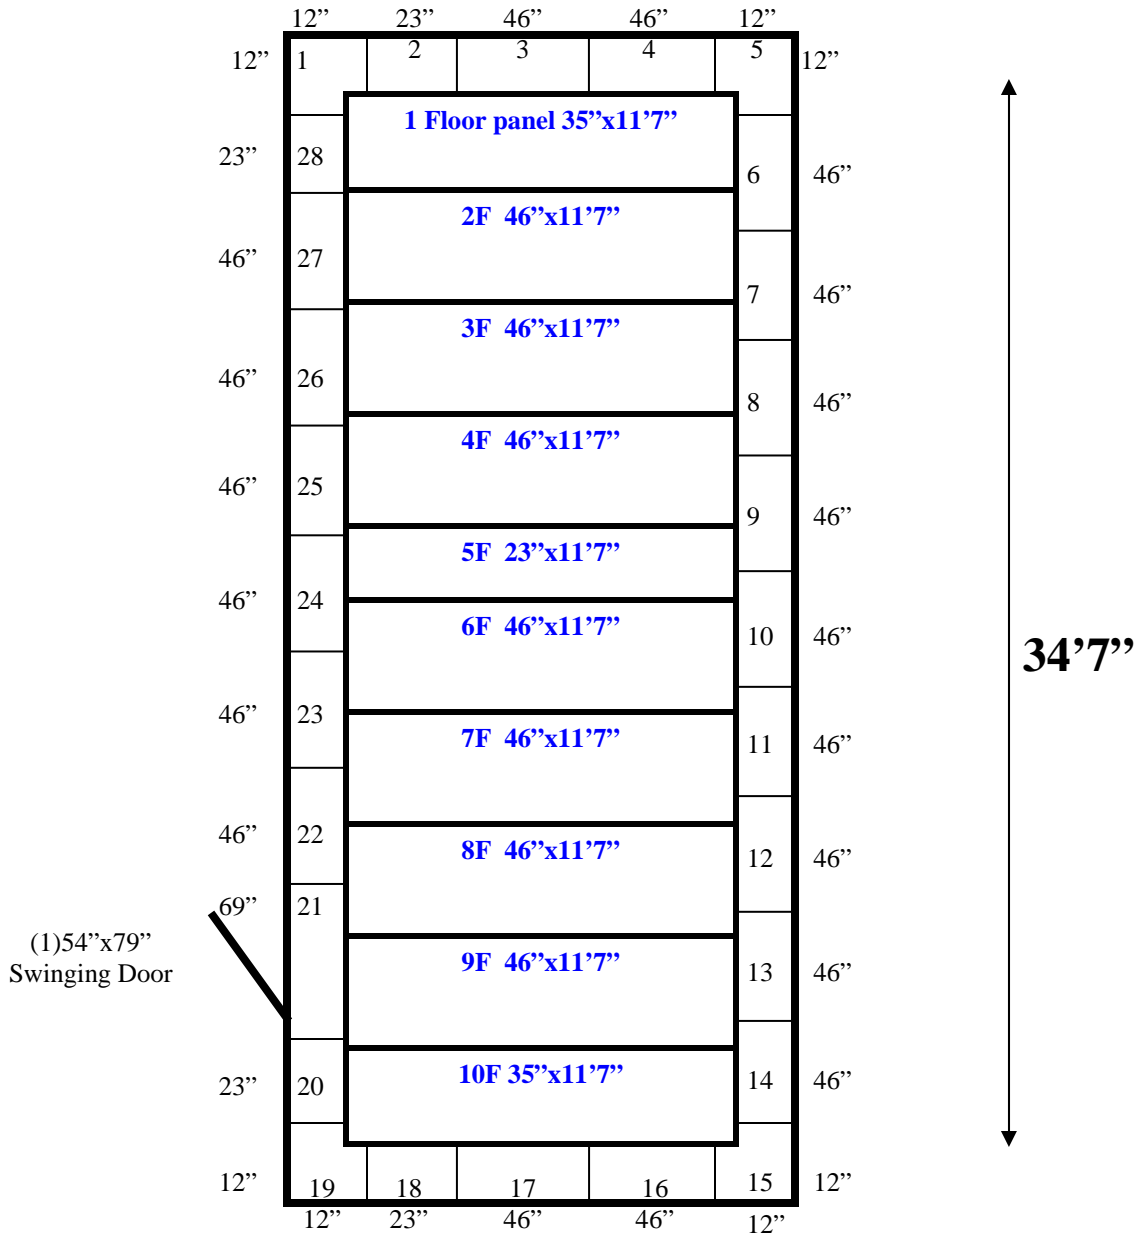

11'7"

11'7" x 34'7" x 8'8" H  
Walk-In Freezer With Floor  
Wall & Ceiling Panels Diagram

11'7"

11'7" x 34'7" x 8'8" H  
Walk-In Freezer With Floor  
Floor Panels Diagram

**11'7" x 34'7" x 8'8" H**  
**Walk-In Freezer With Floor**

**109-13**  
**Blue**