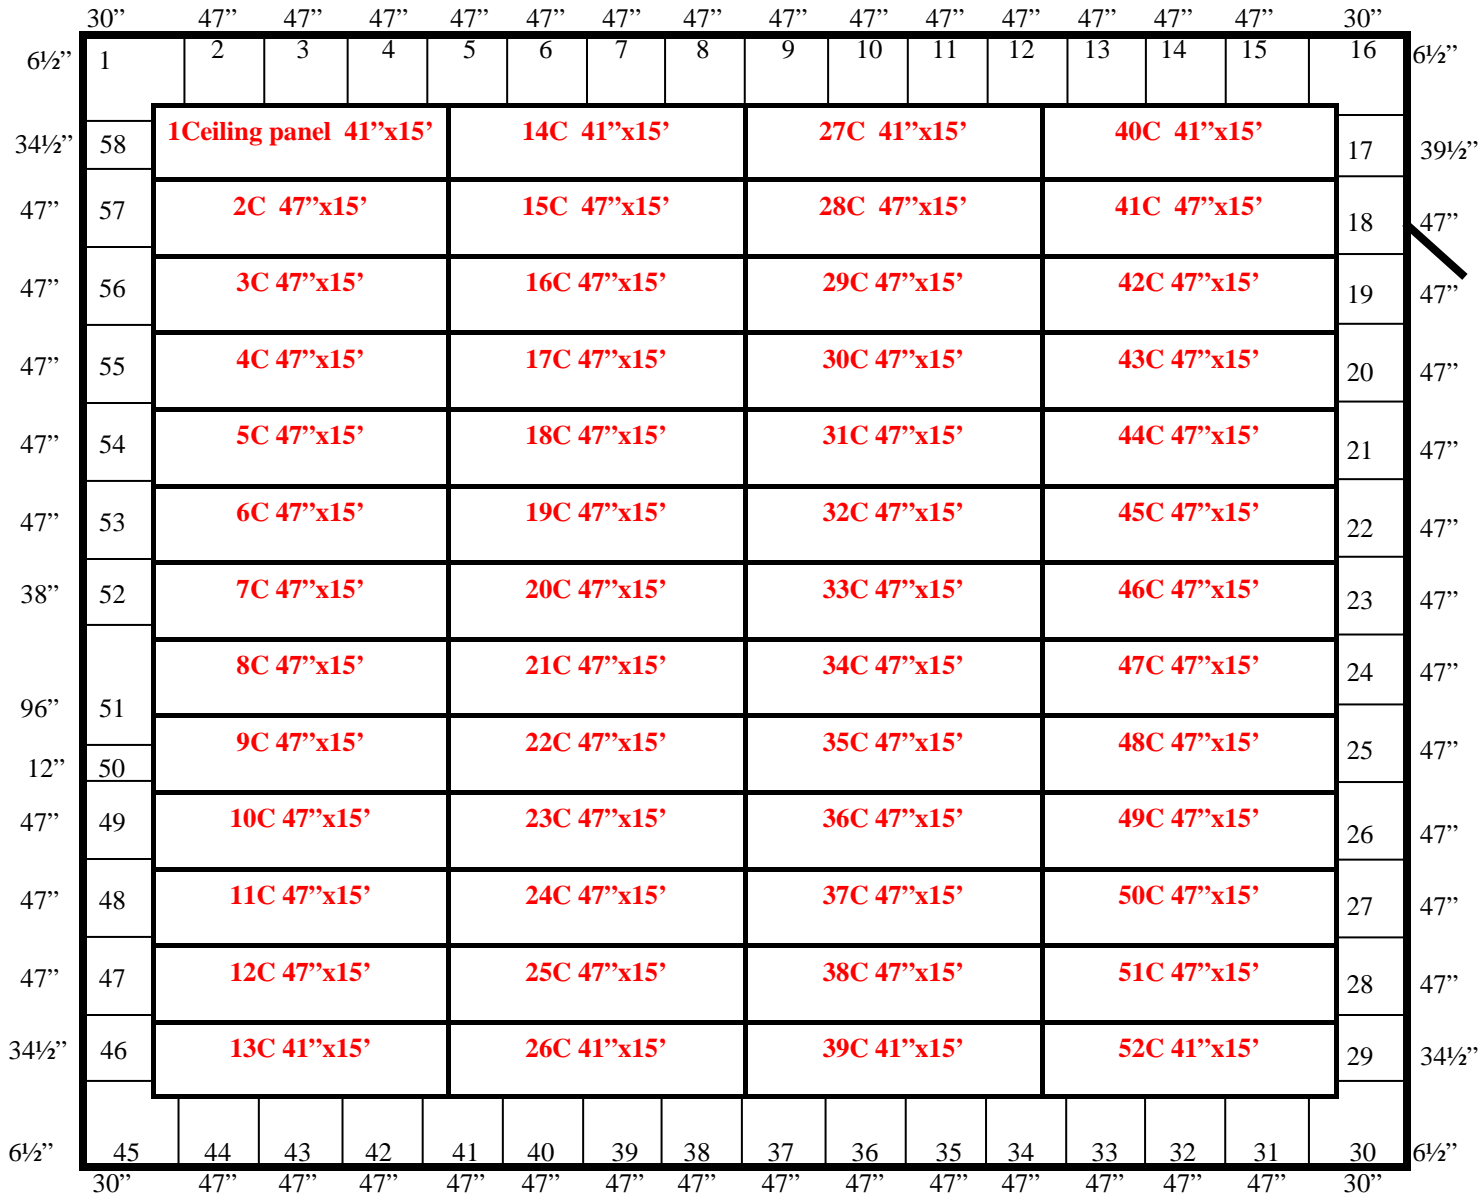

60'

(1) 36"x78" Swinging Door

50'

(1) 8' x 8' 11"H Electric Sliding Door

Notes:
#49 & #50 caulked. No cam holes connecting.

50' x 60' x 11' H
Drive-In Cooler or Freezer
Wall & Ceiling Panels Diagram

100-13
No color

**50' x 60' x 11' H
Drive-In Cooler or Freezer**

**100-13
No color**

50' x 60' x 11' H
Drive-In Cooler or Freezer

100-13
No color