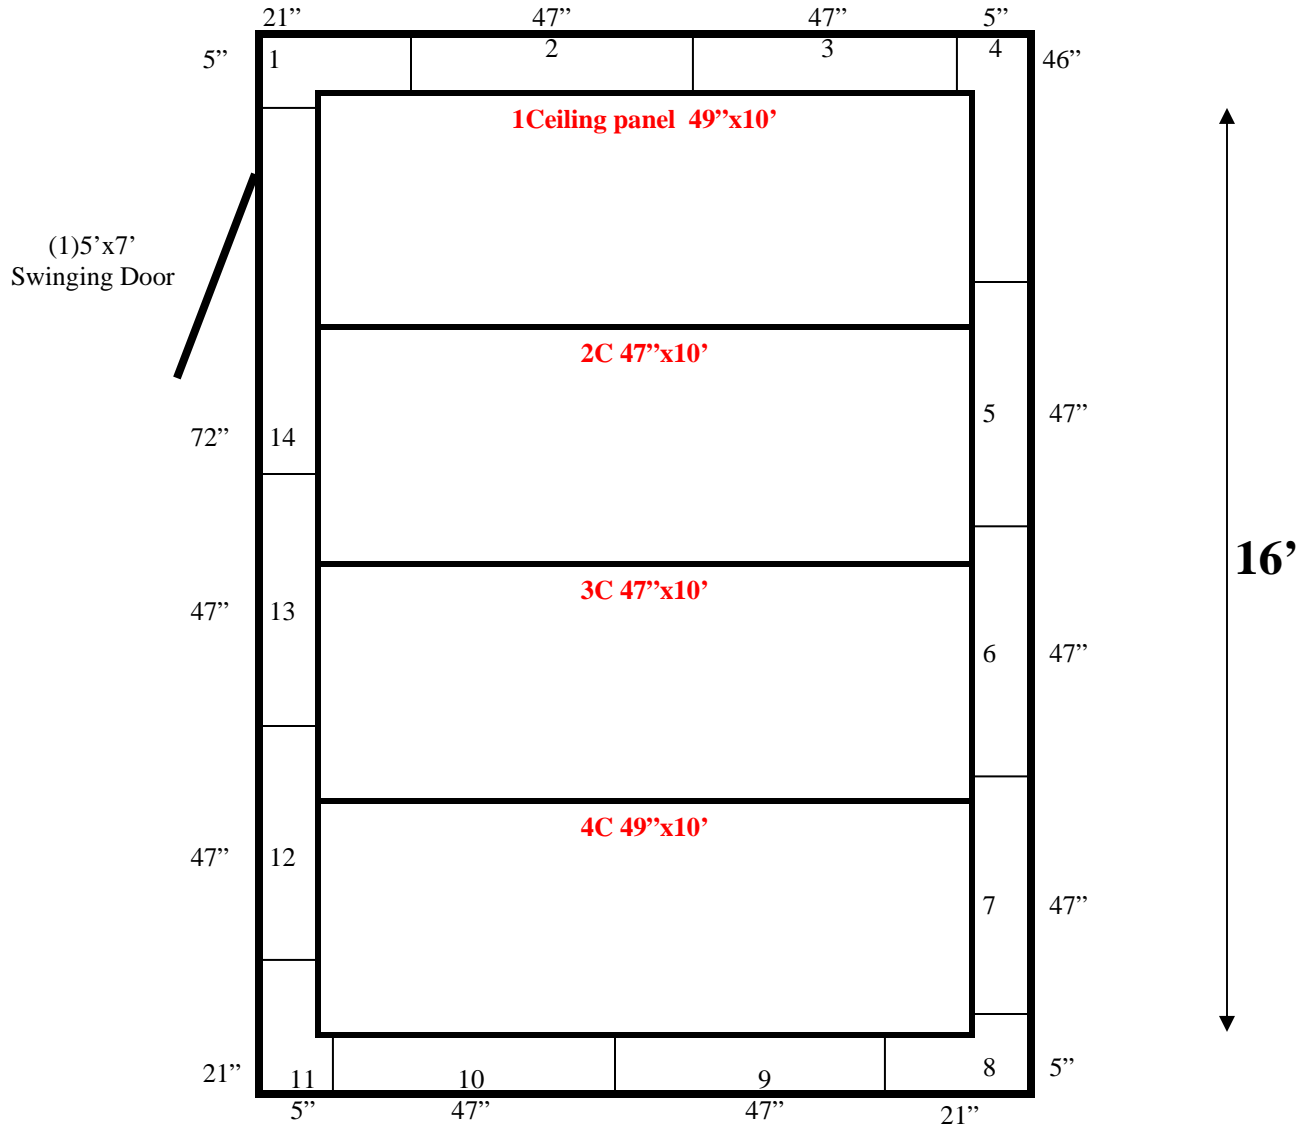

10'

Notes:
Ceiling lag bolts down to walls.

**10' x 16' x 8' H
Walk-In Cooler or Freezer
Wall & Ceiling Panels Diagram**

102-13
Blue

**10' x 16' x 8' H
Walk-In Cooler or Freezer**

**102-13
Blue**