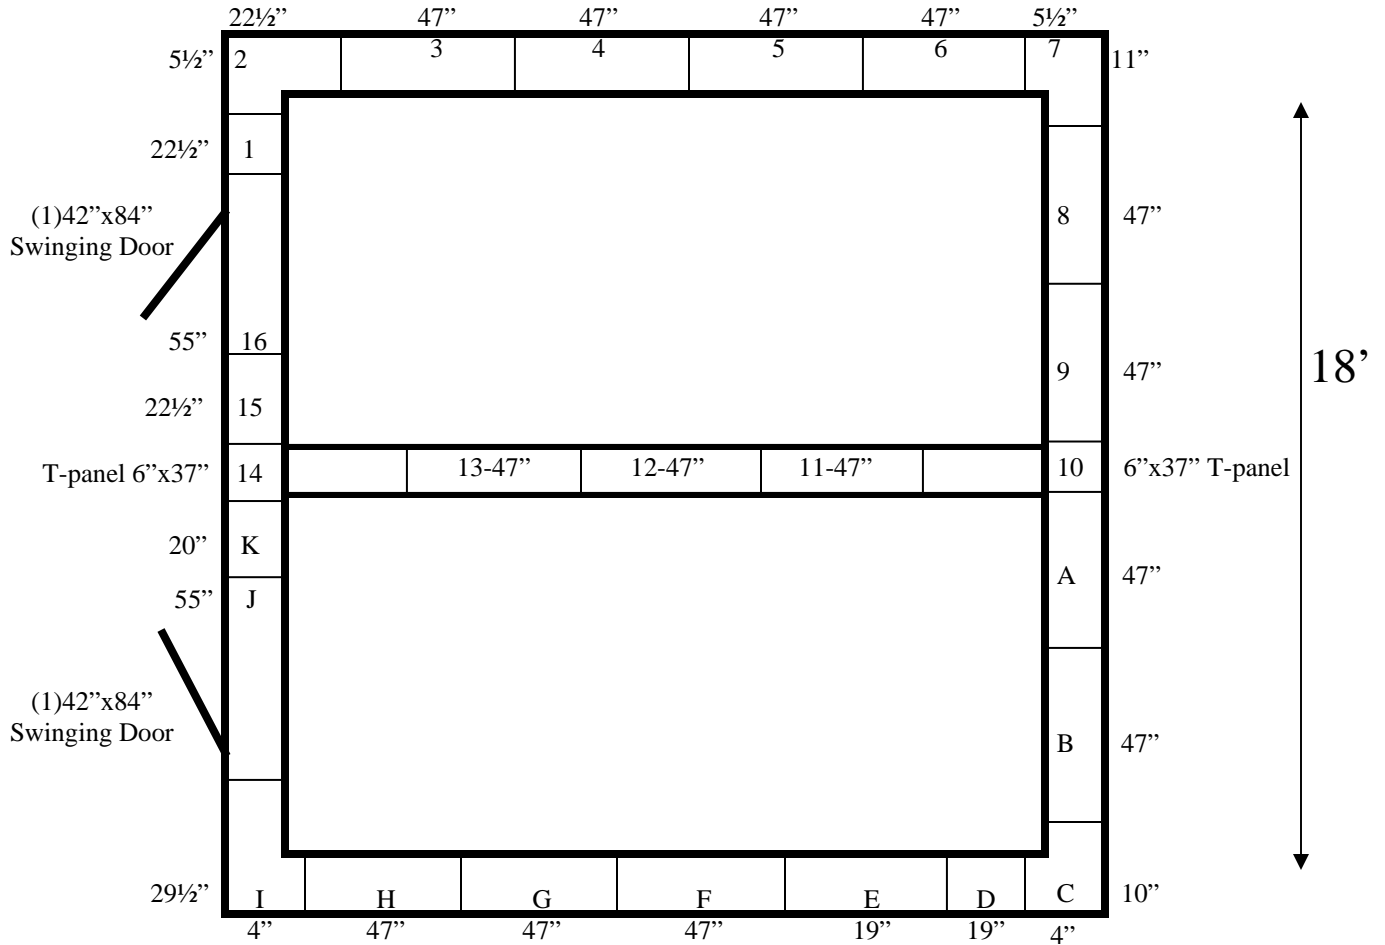

←————— 18' —————→

**18' x 18' x 10' H
Combination Walk-In Cooler or Freezer
Wall Panels Diagram**

18'

Notes:

*floor panels only for half of box.

*ceiling lag bolts to walls.

*some rust/glue stains on front bottom (will send metal flashing to cover.)

**18' x 18' x 10' H
Combination Walk-In Cooler or Freezer
Ceiling/ Floor Panels Diagram**

99-13
No color

**18' x 18' x 10' H
Combination Walk-In Cooler or Freezer**

99-13
No color

18' x 18' x 10' H
Combination Walk-In Cooler or Freezer