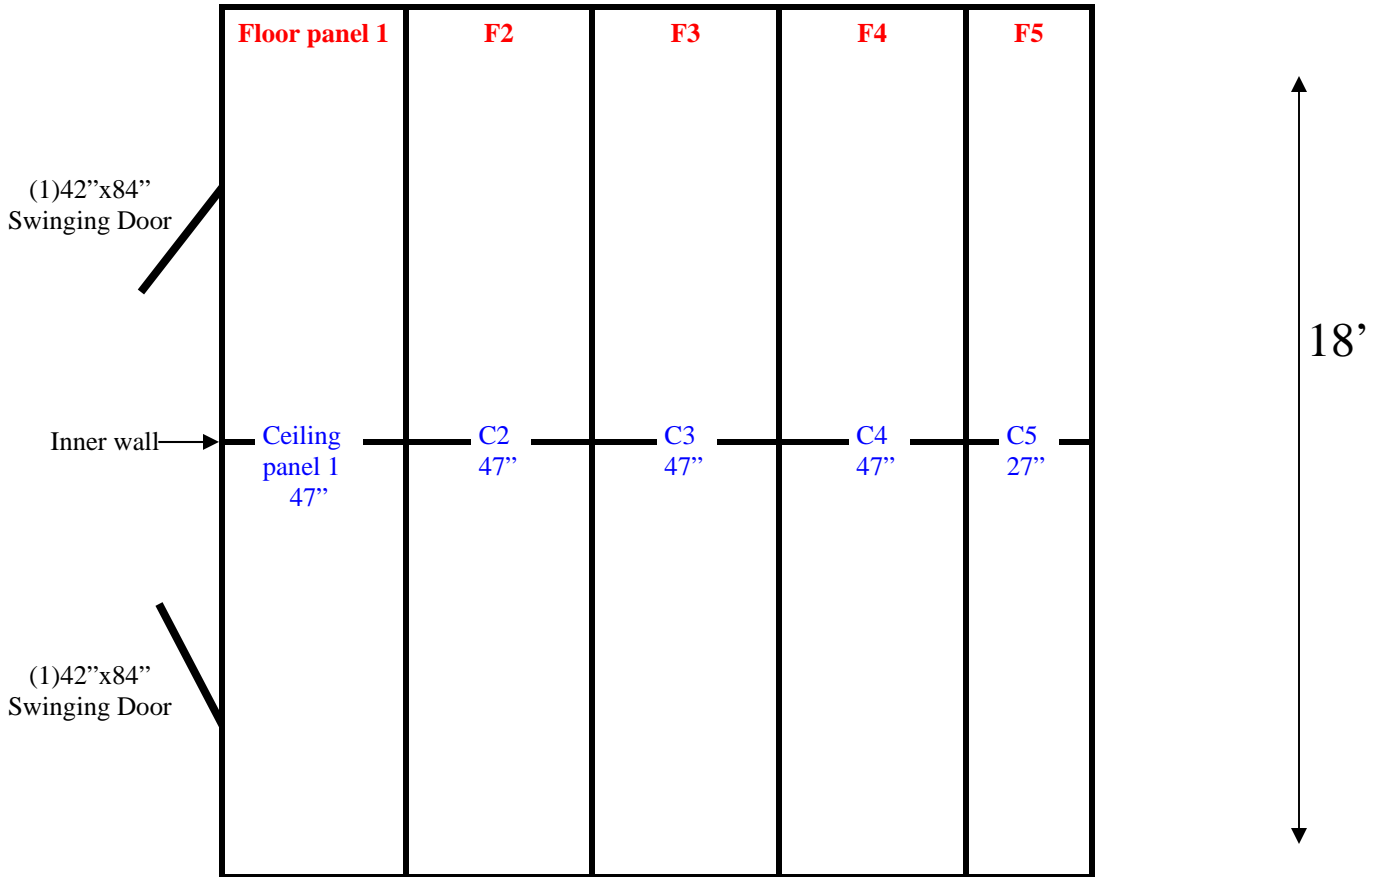

←————— 18' —————→

**18' x 18' x 10' H
Combination Walk-In Cooler or Freezer
Wall Panels Diagram**

18'

Notes:

*floor panels only for half of box.

*ceiling lag bolts to walls.

*some rust/glue stains on front bottom (will send metal flashing to cover.)

**18' x 18' x 10' H
Combination Walk-In Cooler or Freezer
Ceiling/ Floor Panels Diagram**

99-13
No color

**18' x 18' x 10' H
Combination Walk-In Cooler or Freezer**

99-13
No color

18' x 18' x 10' H
Combination Walk-In Cooler or Freezer

99-13
No color