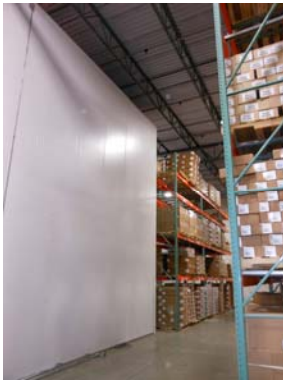

Notes:

#31, #1, #32, #7 cut

Ceiling support: hung threaded rod

**20' x 37' x 25' H**  
**Drive-In Cooler or Freezer**  
**Wall & Ceiling Panels Diagram**

94-13  
No color

**20' x 37' x 25' H**  
**Drive-In Cooler or Freezer**

94-13  
No color

**20' x 37' x 25' H**  
**Drive-In Cooler or Freezer**

94-13  
No color