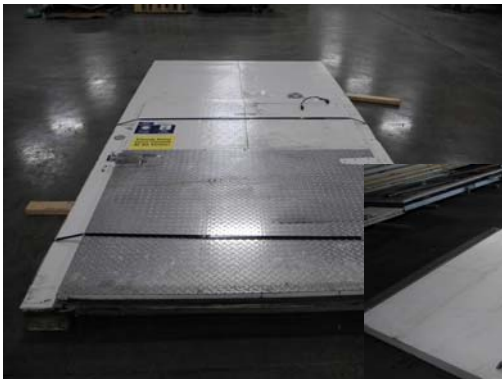

**19' x 31'4" x 16' H
Drive-In Cooler or Freezer
Wall & Ceiling Panels Diagram**

85-13
No color

19' x 31'4" x 16' H
Drive-In Cooler or Freezer