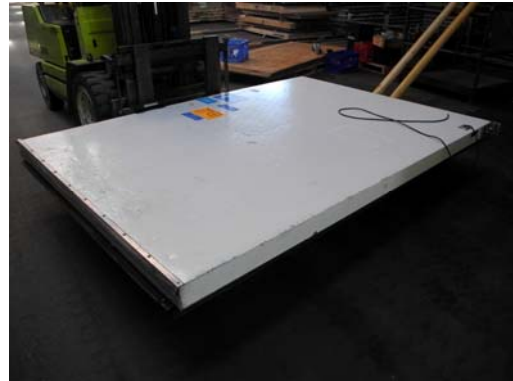

Notes:  
 \*some dents/stains on inside walls.  
 \*ceiling lag bolts to walls  
 \*inner wall can be removed

**18' x 49'7" x 14' H  
 Drive-In Cooler or Freezer  
 Wall Panels Diagram**

18'

(1) 6'x9' Swinging Door

49'7"

18' x 49'7" x 14' H  
Drive-In Cooler or Freezer  
Ceiling Panels Diagram

**18' x 49'7" x 14' H**  
**Drive-In Cooler or Freezer**

99-13  
No Color

**18' x 49'7" x 14' H**  
**Drive-In Cooler or Freezer**