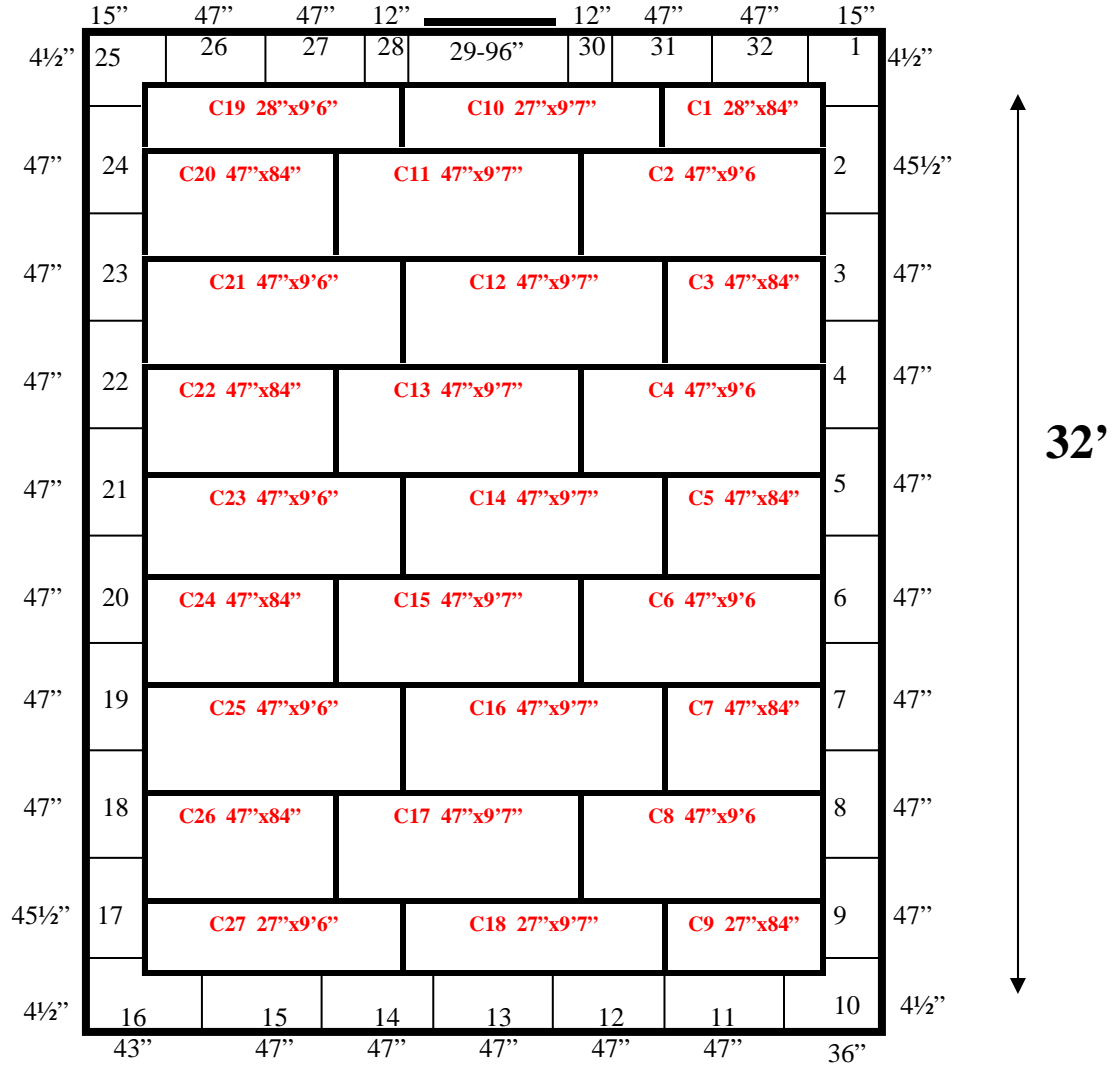

26'1"

(1) 72"x96" Electric Sliding Door with
(1) 36"x77" swinger mounted on it.

26'1" x 32' x 12' H
Drive-In Cooler
Wall & Ceiling Panels Diagram

**26'1" x 32' x 12' H
Drive-In Cooler**

**81-13
No color**

26'1" x 32' x 12' H
Drive-In Cooler

81-13
No color