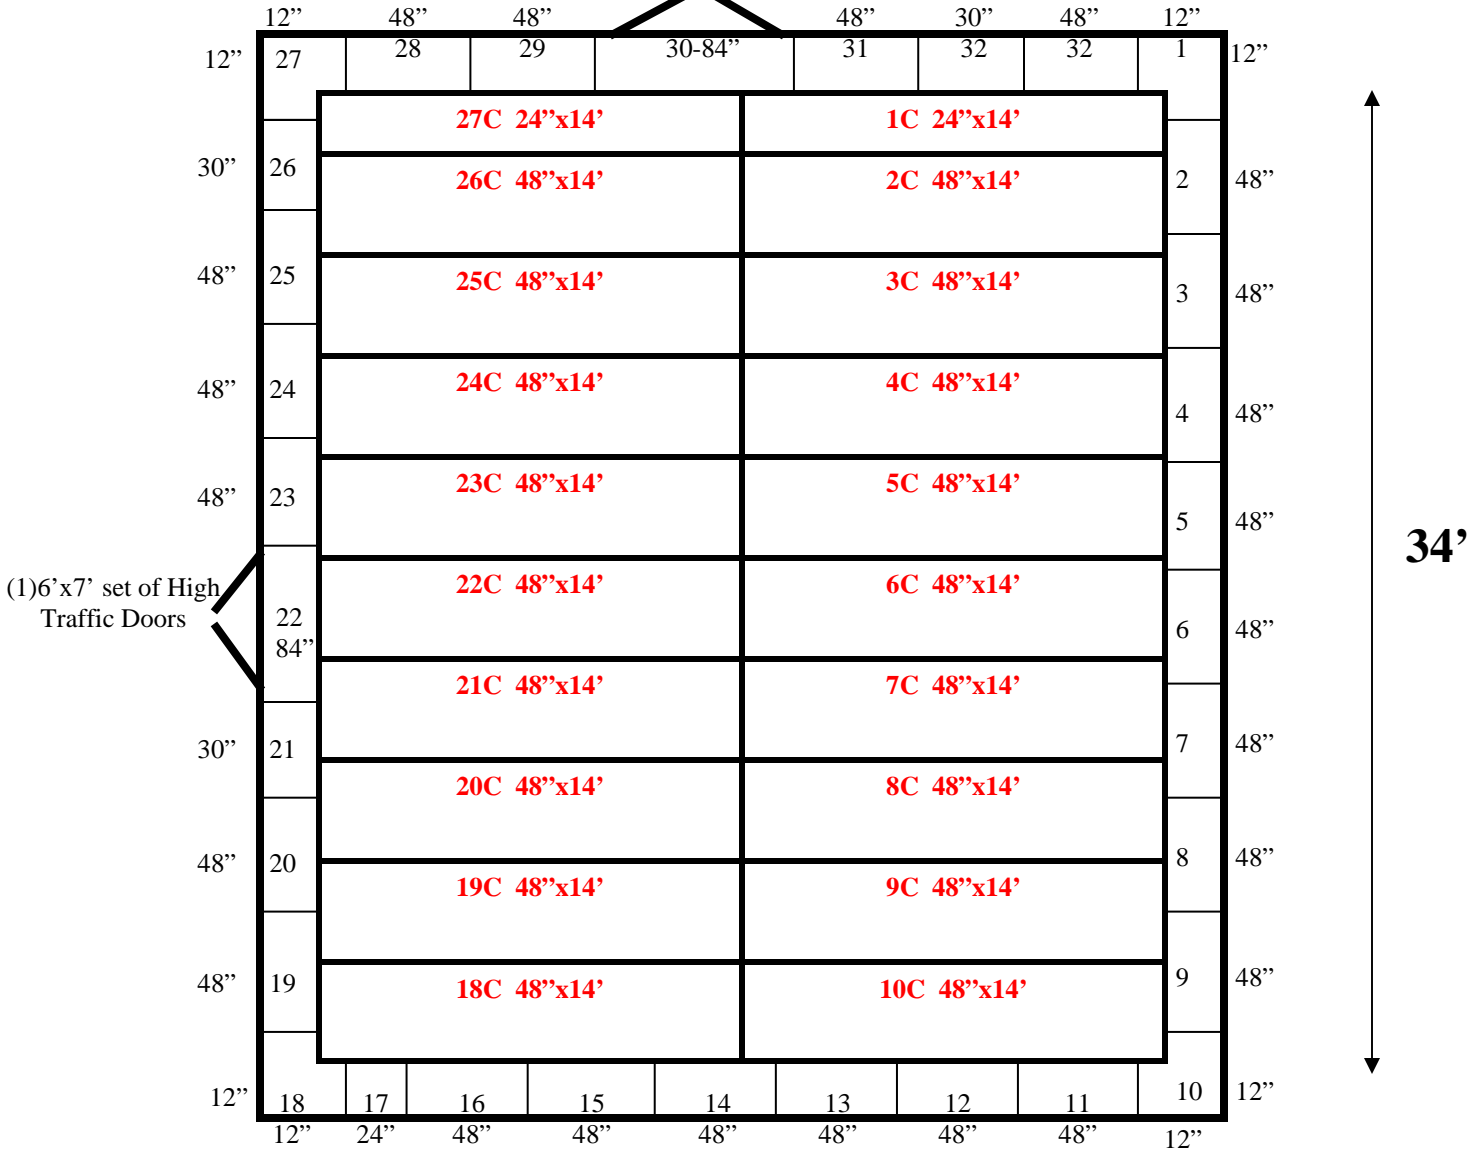

← 28' →

(1)6'x7' set of High
Traffic Doors

Ceiling support: Channel & hangers

**28' x 34' x 10'4" H
Walk-In Cooler or Freezer
Wall & Ceiling Panels Diagram**

77-13
Orange

**28' x 34' x 10'4" H
Walk-In Cooler or Freezer**

28' x 34' x 10'4" H
Walk-In Cooler or Freezer

77-13
Orange