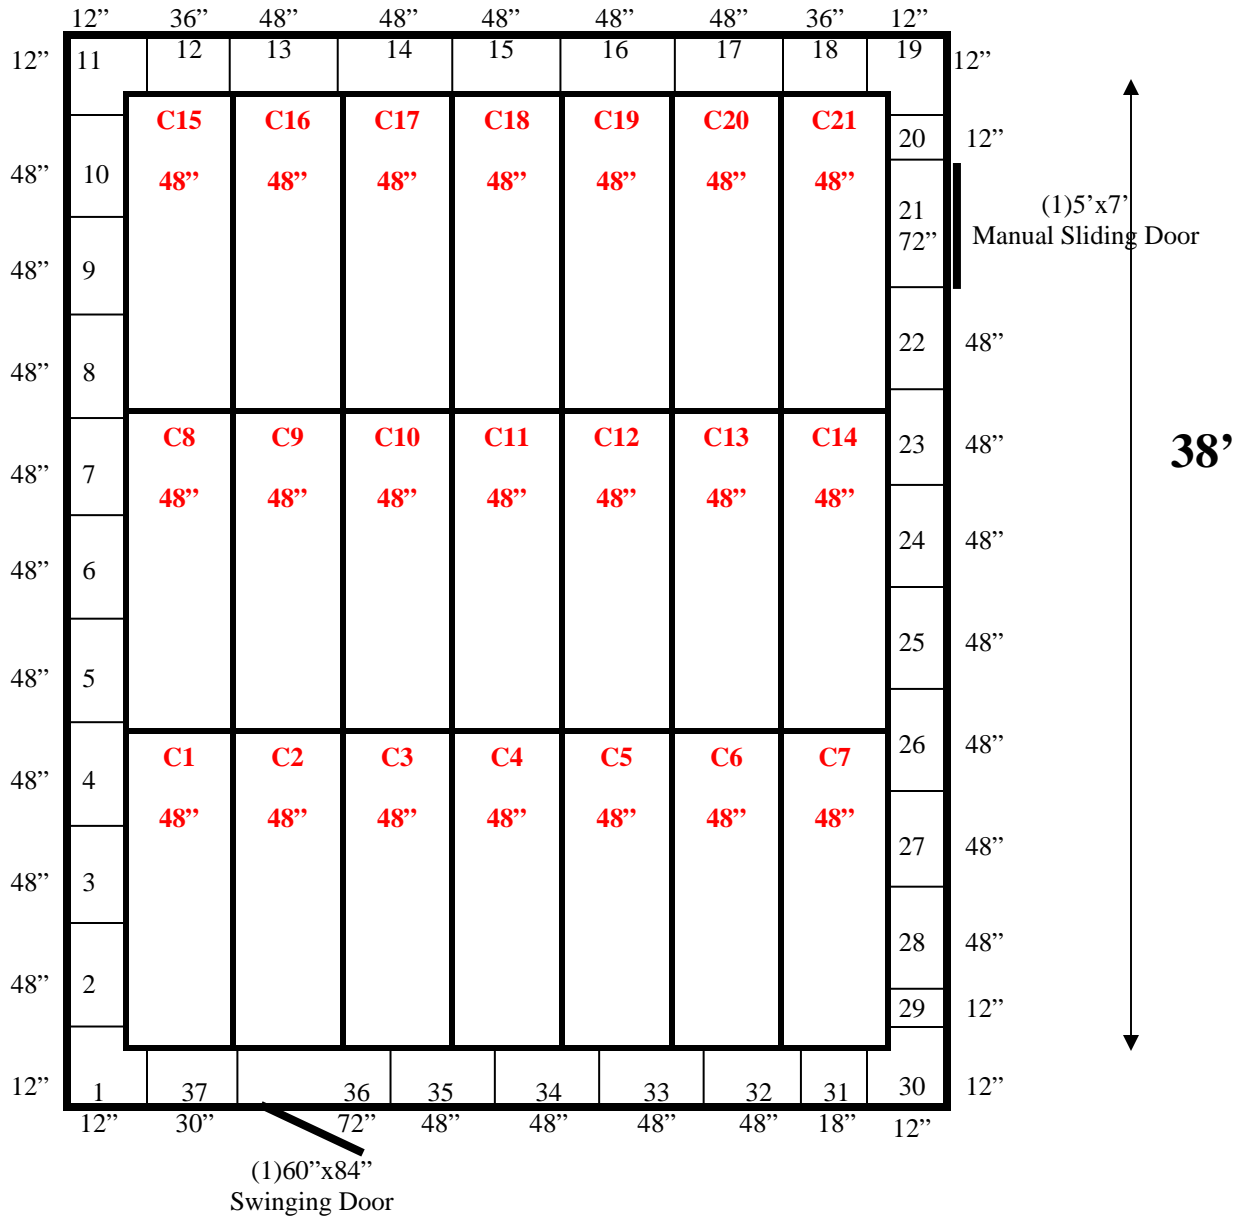

28'

Ceiling support: Hangers, Threaded rod, L-channel

**28' x 38' x 10'4" H
Drive-In Cooler
Wall & Ceiling Panels Diagram**

77-13
Black

**28' x 38' x 10'4" H
Drive-In Cooler**

**77-13
Black**

28' x 38' x 10'4" H
Drive-In Cooler

77-13
Black