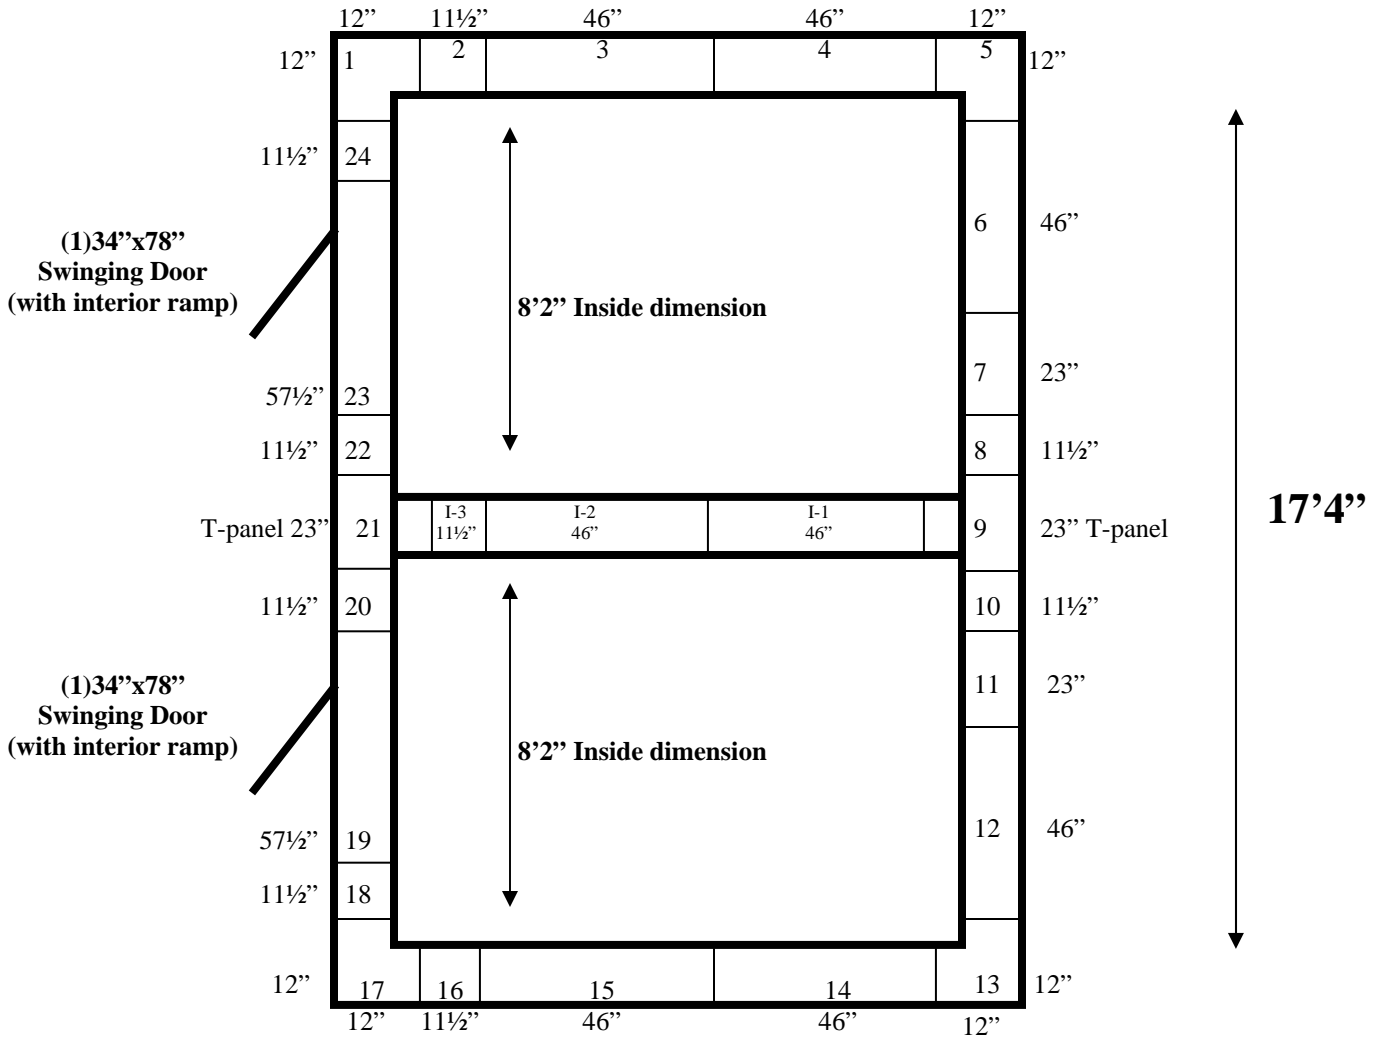

10'8"

**10'8" x 17'4" x 8'6" H
Walk-In Combination Cooler/Freezer with Floor
Wall Panels Diagram**

Ceiling & Floor panels layout the same.

10'8" x 17'4" x 8'6" H
Walk-In Combination Cooler/Freezer with Floor
Ceiling & Floor Panels Diagram

10'8" x 17'4" x 8'6" H
Walk-In Combination Cooler/Freezer with Floor

62-13
No color

10'8" x 17'4" x 8'6" H
Walk-In Combination Cooler/Freezer with Floor

62-13
No color