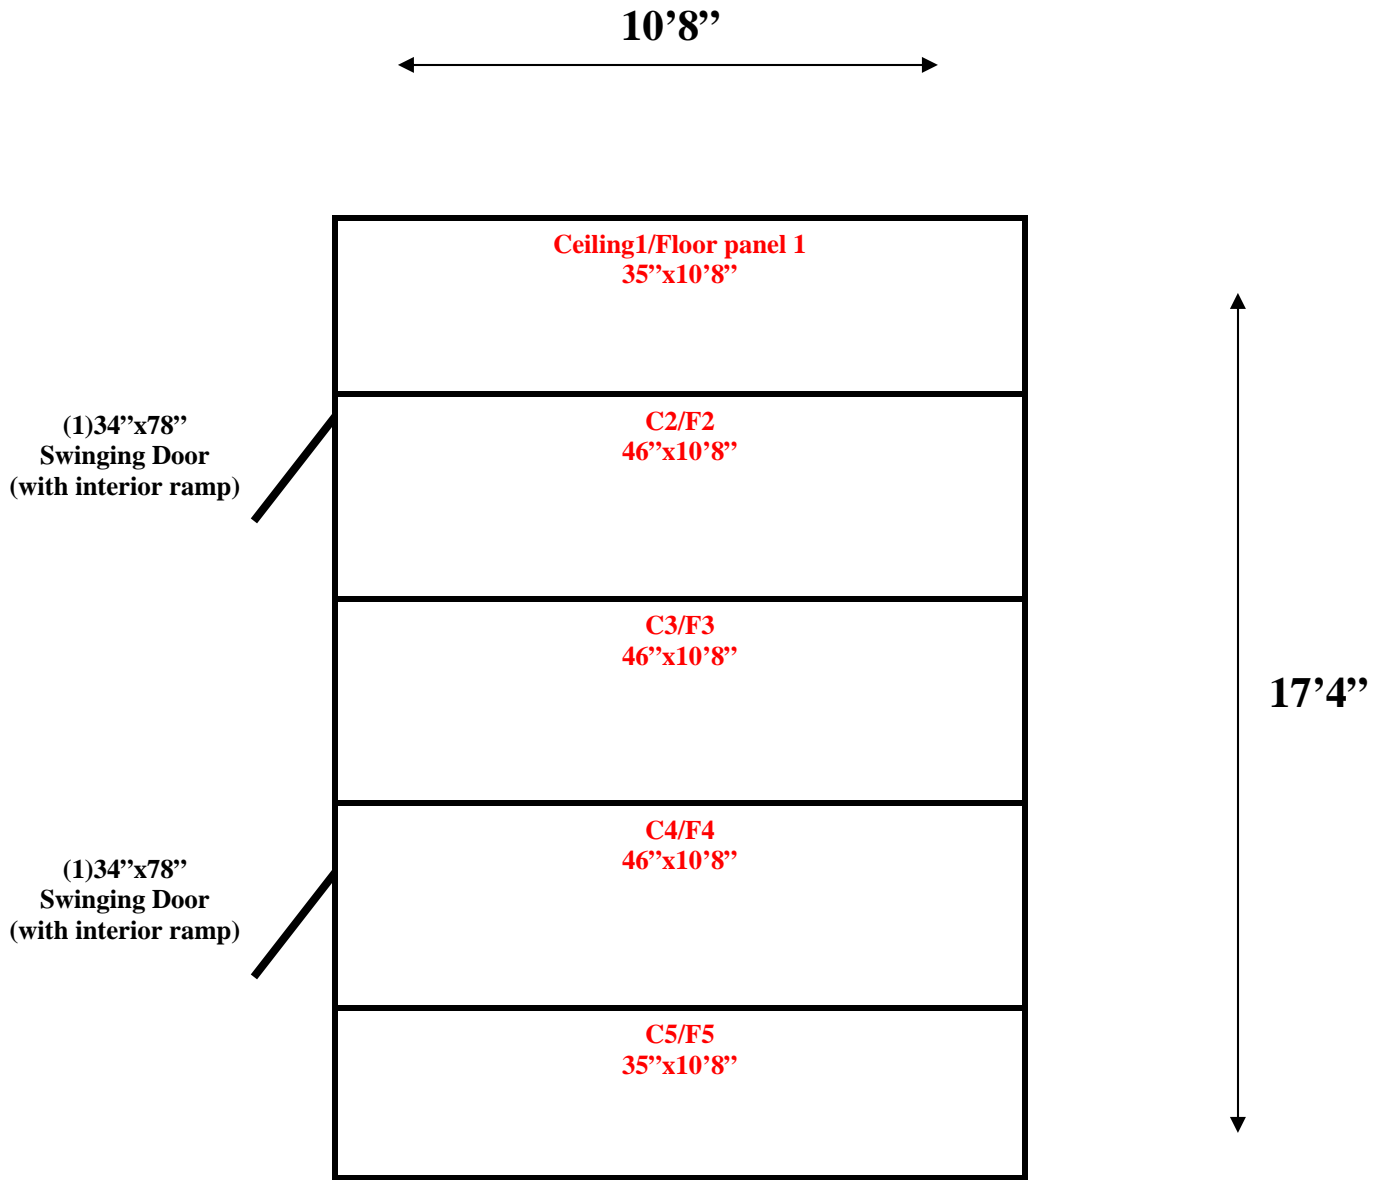

10'8"

**10'8" x 17'4" x 8'6" H
Walk-In Combination Cooler/Freezer with Floor
Wall Panels Diagram**

Ceiling & Floor panels layout the same.

10'8" x 17'4" x 8'6" H
Walk-In Combination Cooler/Freezer with Floor
Ceiling & Floor Panels Diagram

10'8" x 17'4" x 8'6" H
Walk-In Combination Cooler/Freezer with Floor

62-13
No color

10'8" x 17'4" x 8'6" H
Walk-In Combination Cooler/Freezer with Floor

62-13
No color