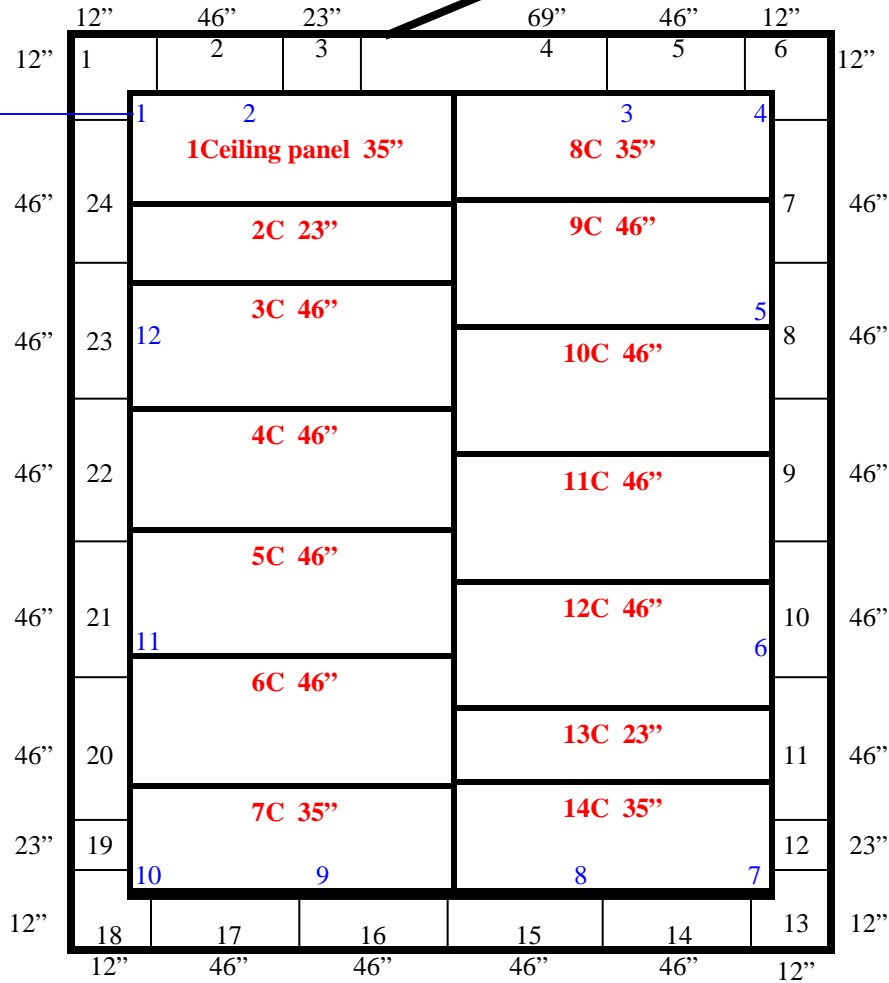

17'4"

(1)54"x81"  
Swinging Door

Floor screed layout ←

23'1"

Ceiling support: C-channel & I-beam

**17'4" x 23'1" x 8'5" H  
Walk-In Cooler or Freezer  
Wall & Ceiling Panels Diagram**

72-13  
Black red

**17'4" x 23'1" x 8'5" H  
Walk-In Cooler or Freezer**

**72-13  
Black Red**