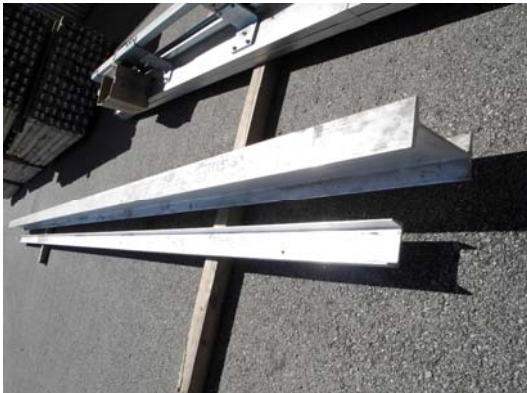

17'4"

(1)54"x81"  
Swinging Door

Floor screed layout ←

23'1"

Ceiling support: C-channel & I-beam

**17'4" x 23'1" x 8'5" H  
Walk-In Cooler or Freezer  
Wall & Ceiling Panels Diagram**

72-13  
Black red

**17'4" x 23'1" x 8'5" H  
Walk-In Cooler or Freezer**