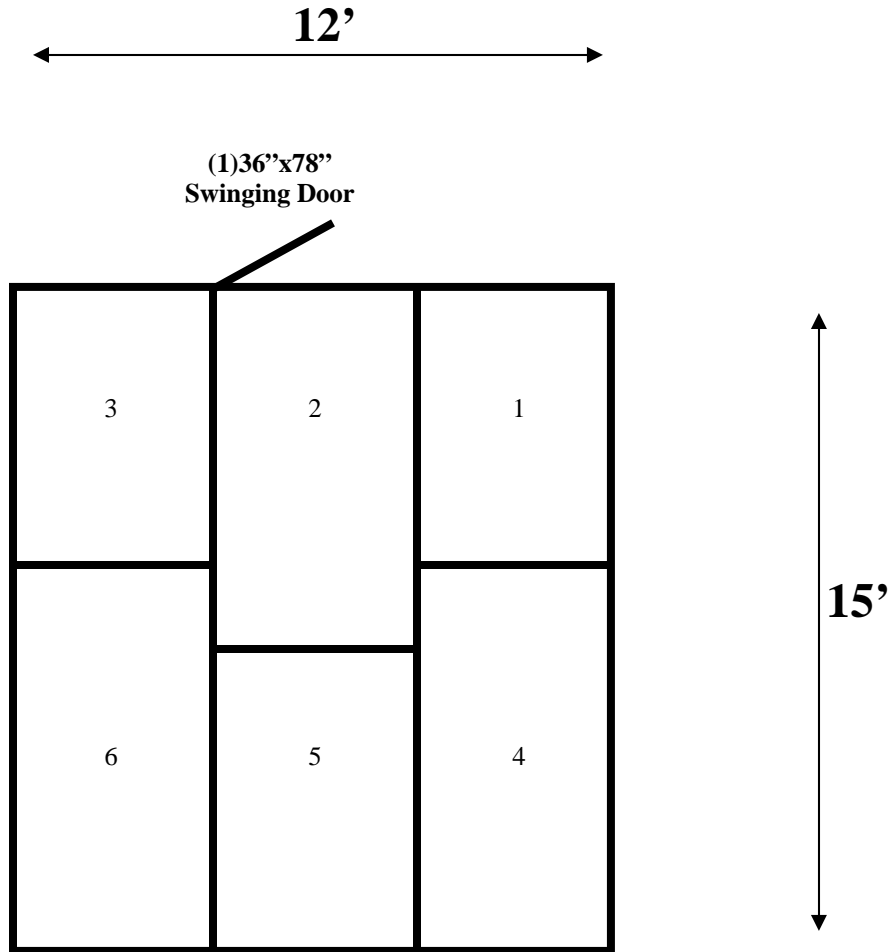

Ceiling lag bolts down to walls.

**12' x 15' x 10' H
Walk-In Freezer With Floor
Wall, Ceiling & Floor Panels Diagram**

53-13
No color

**12' x 15' x 10' H
Walk-In Freezer With Floor
Floor Screed Layout Diagram**

**14'5" x 34'7" x 8'5" H
Walk-In Cooler or Freezer**

**53-13
No color**